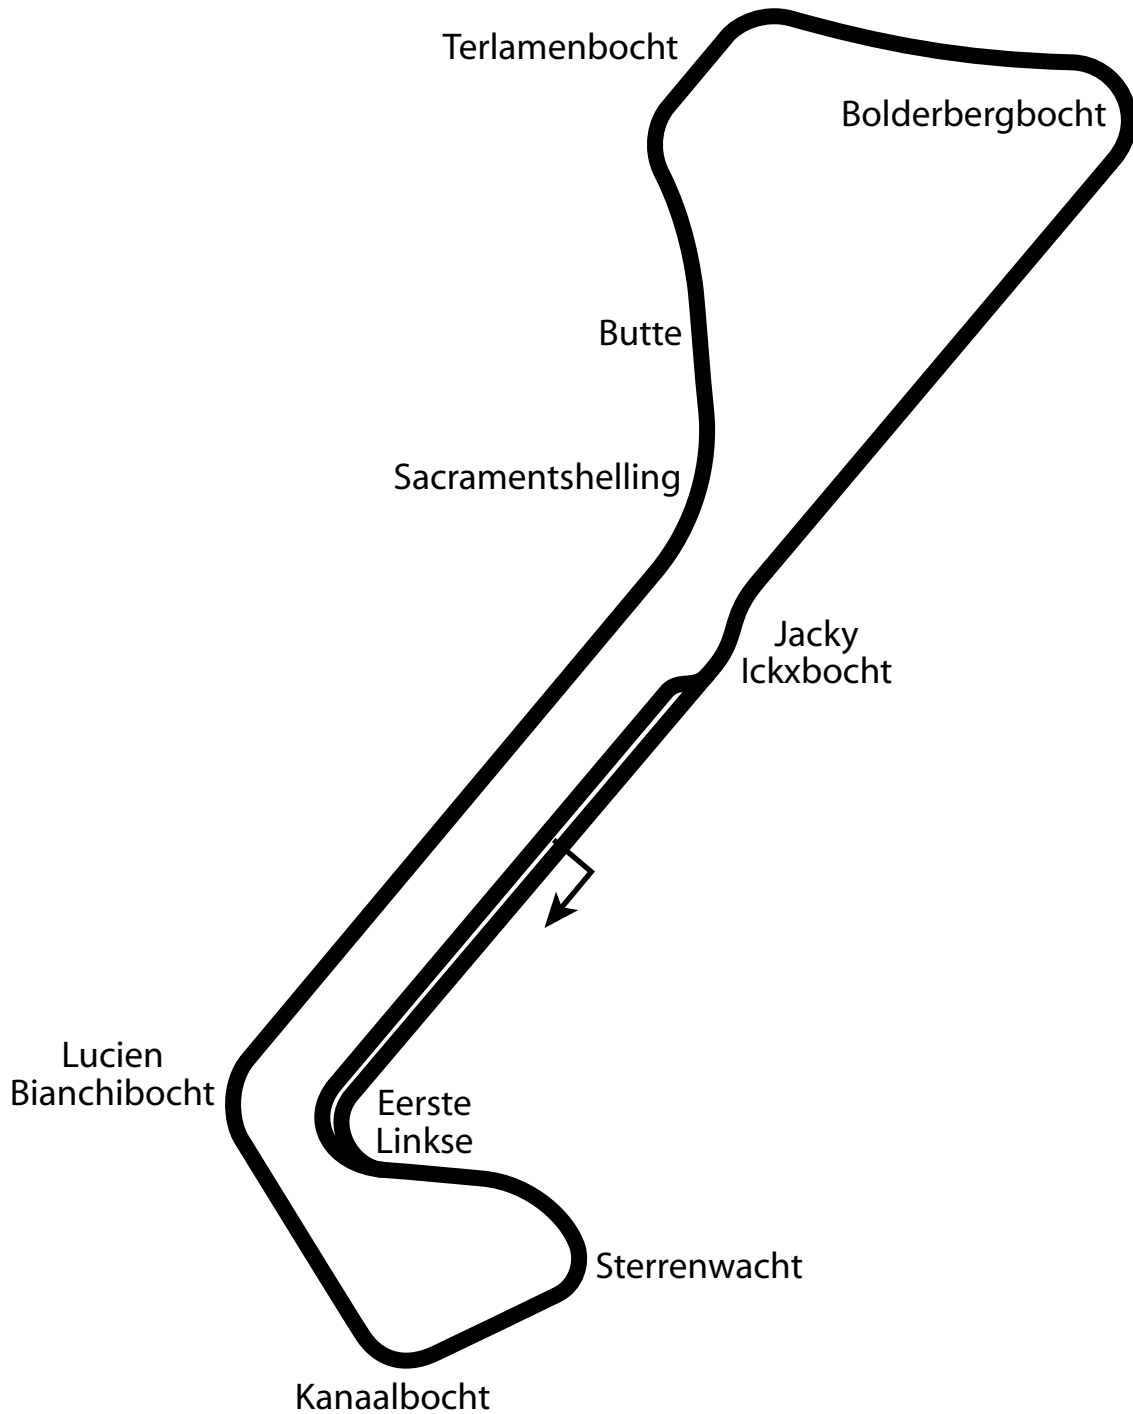

Circuit Zolder

2.71 miles
4.35 km
9 turns

zolder