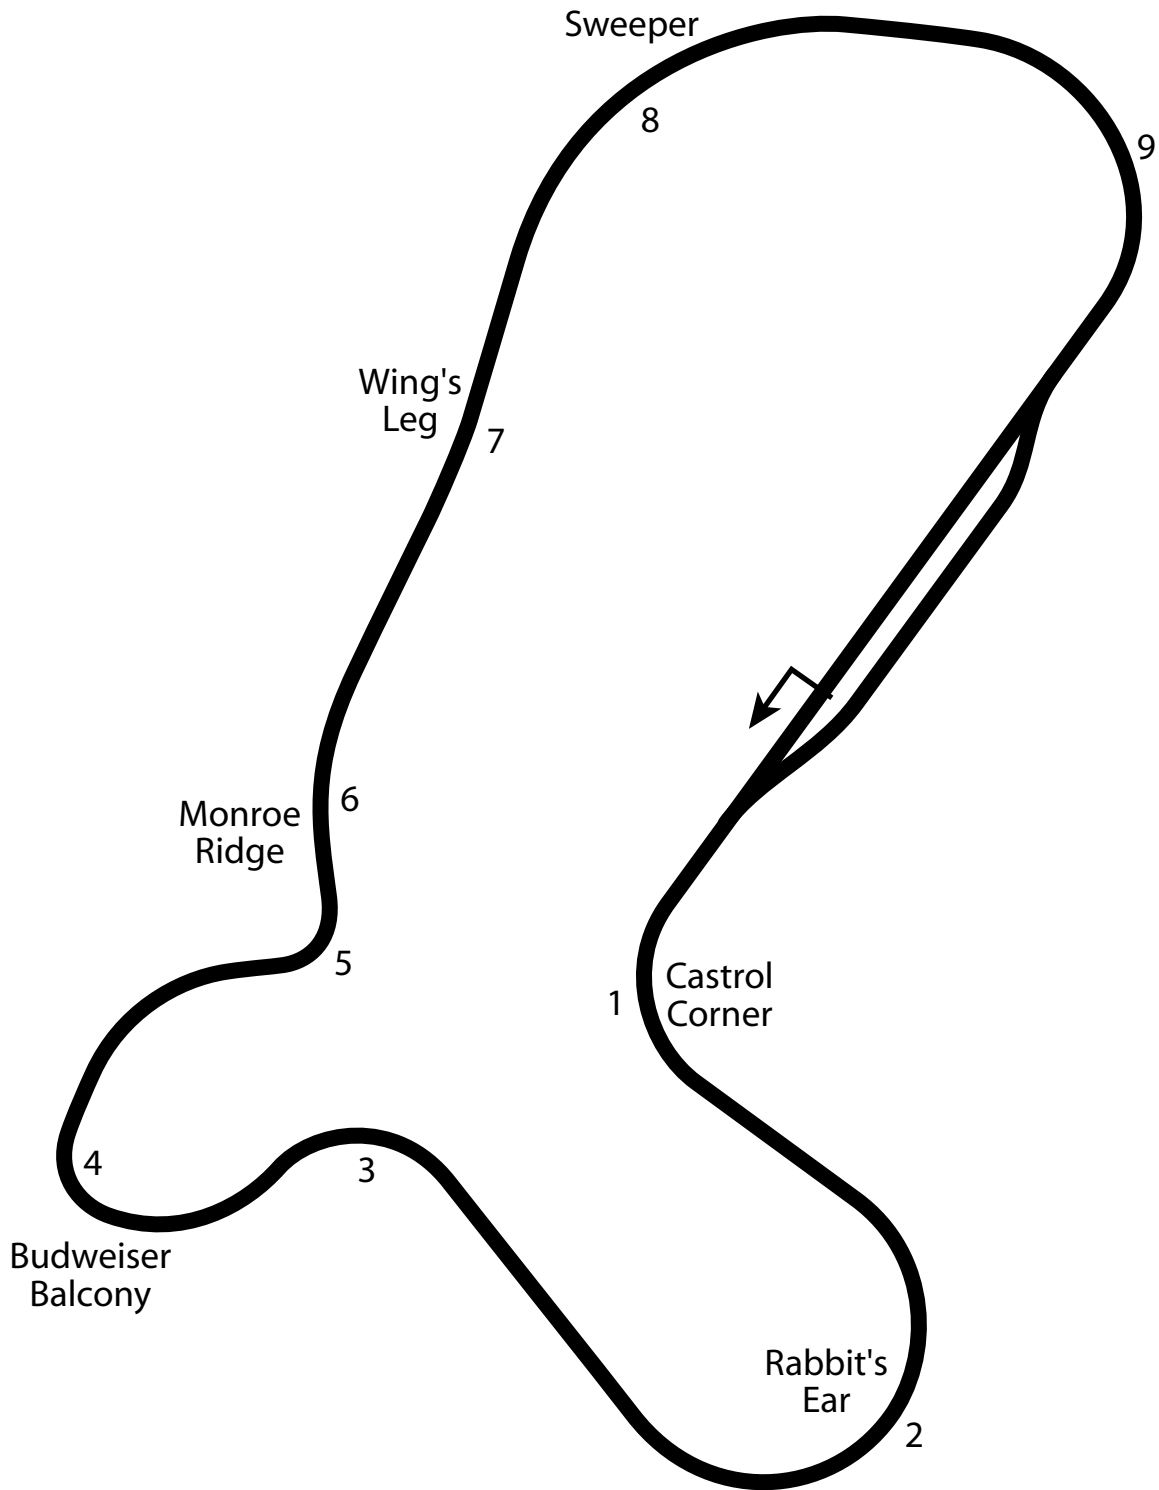

# Willow Springs International Raceway

2.50 miles  
4.02 km  
9 turns

***willow***