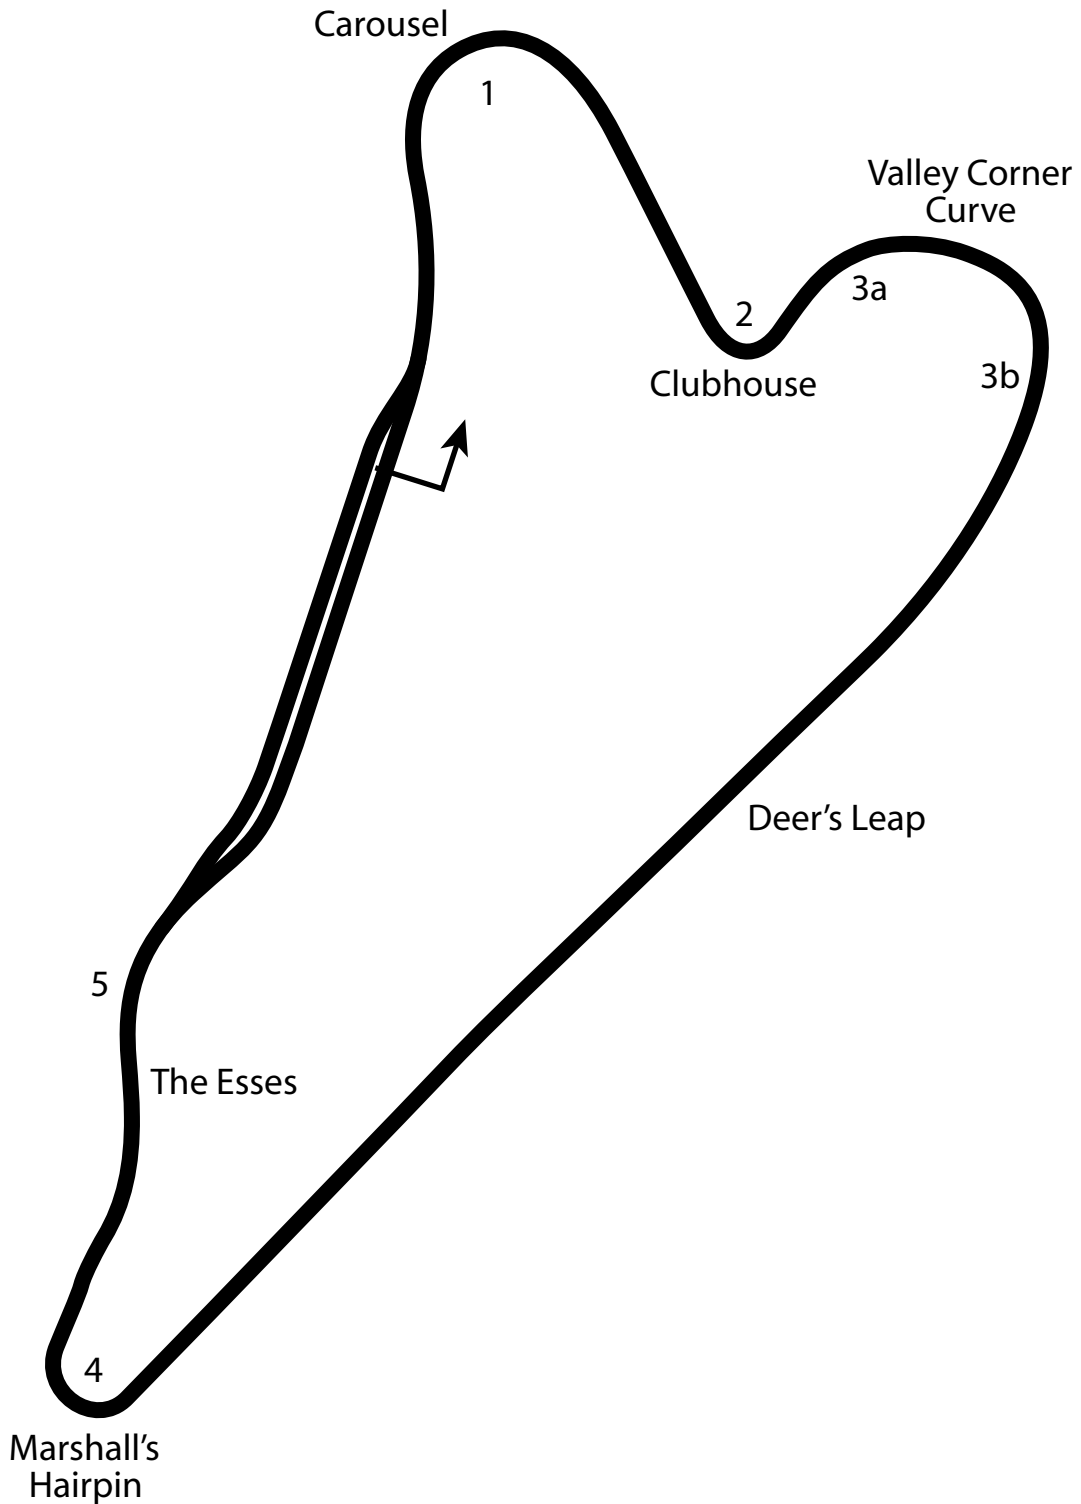

Westwood Motorsports Park

1.80 miles
2.90 km
5 turns

west1990