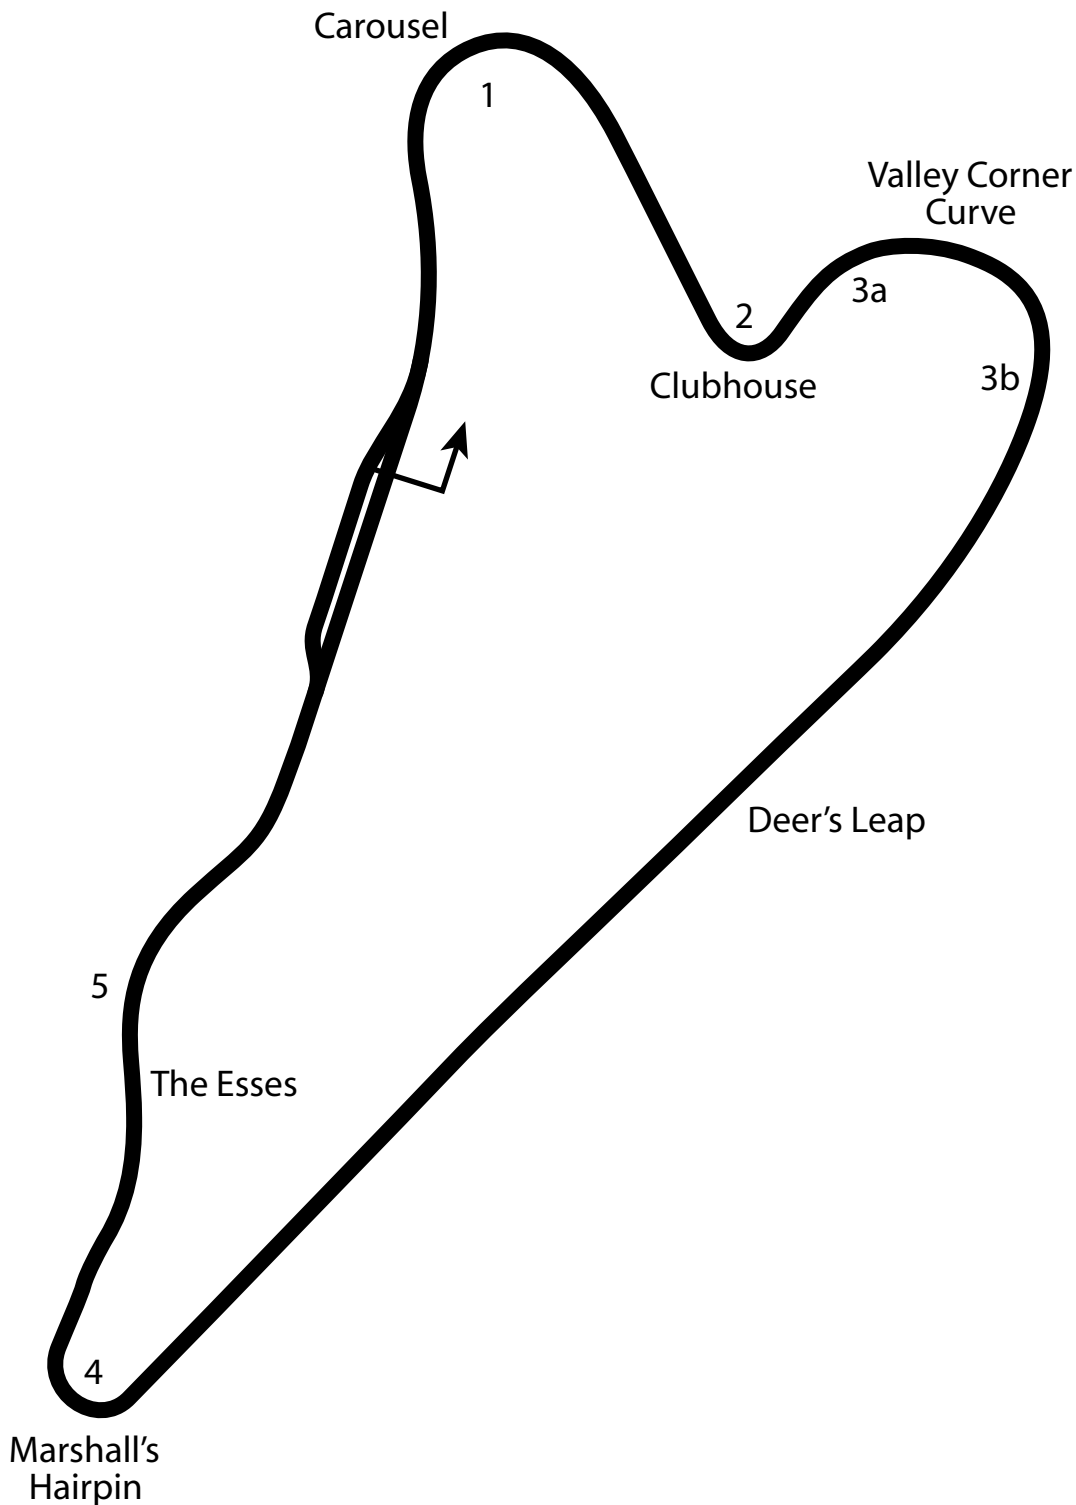

Westwood Racing Circuit

1.80 miles
2.90 km
5 turns

west1967