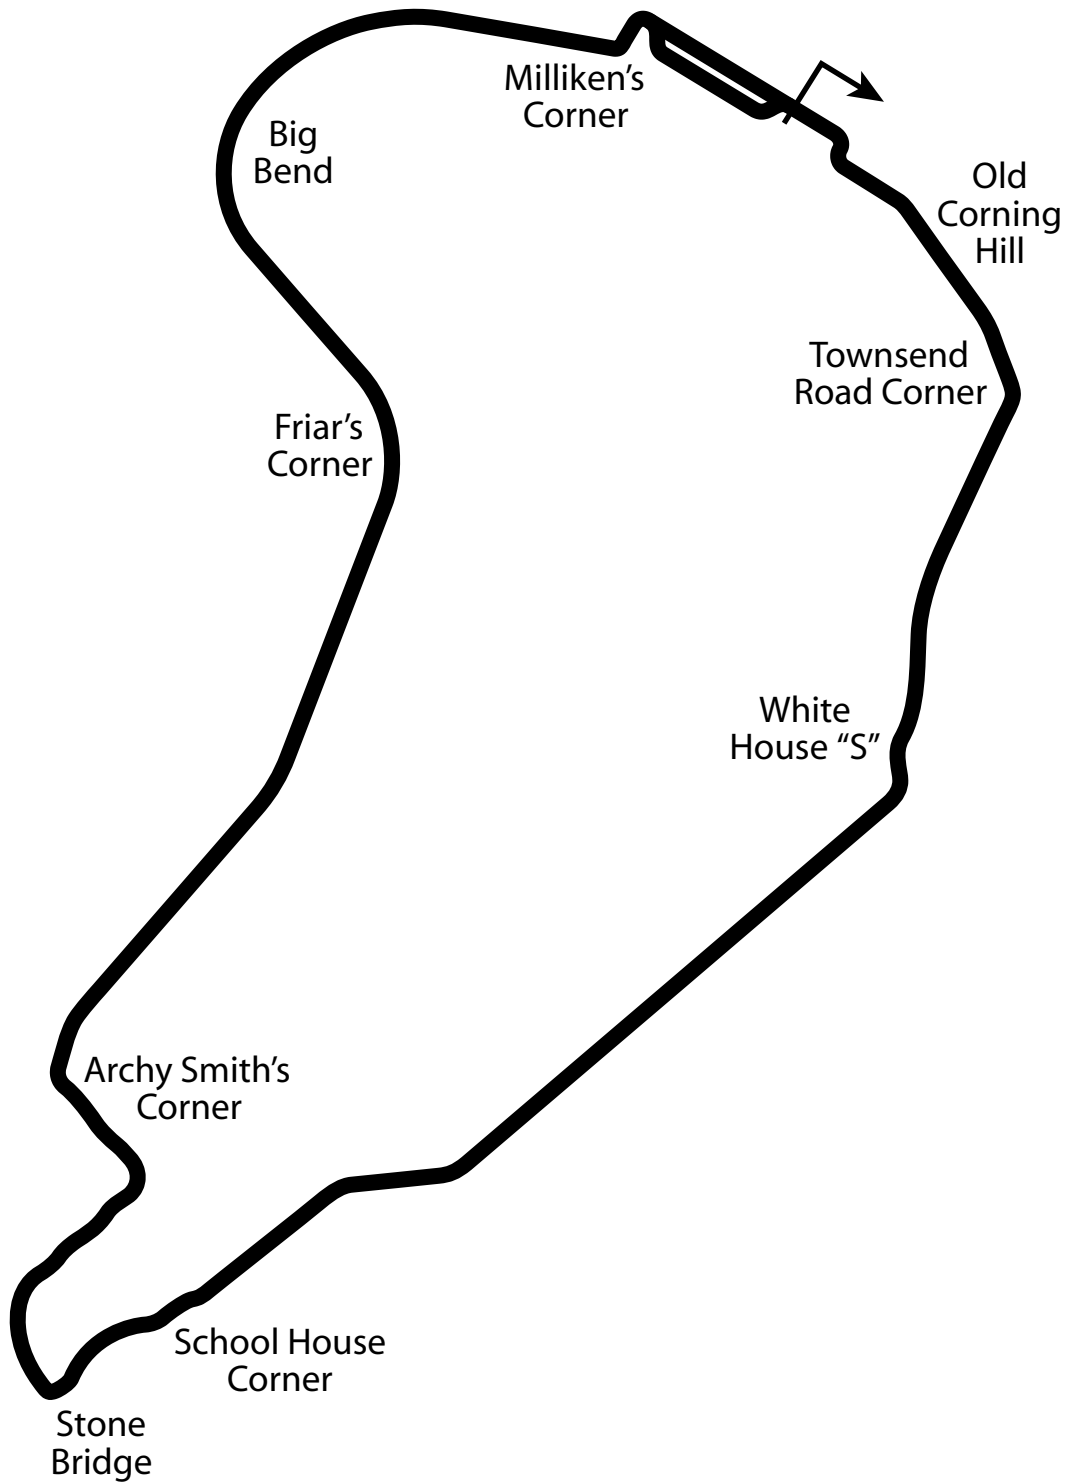

Watkins Glen Grand Prix Course

6.60 miles
10.62 km
33 turns

watkin48