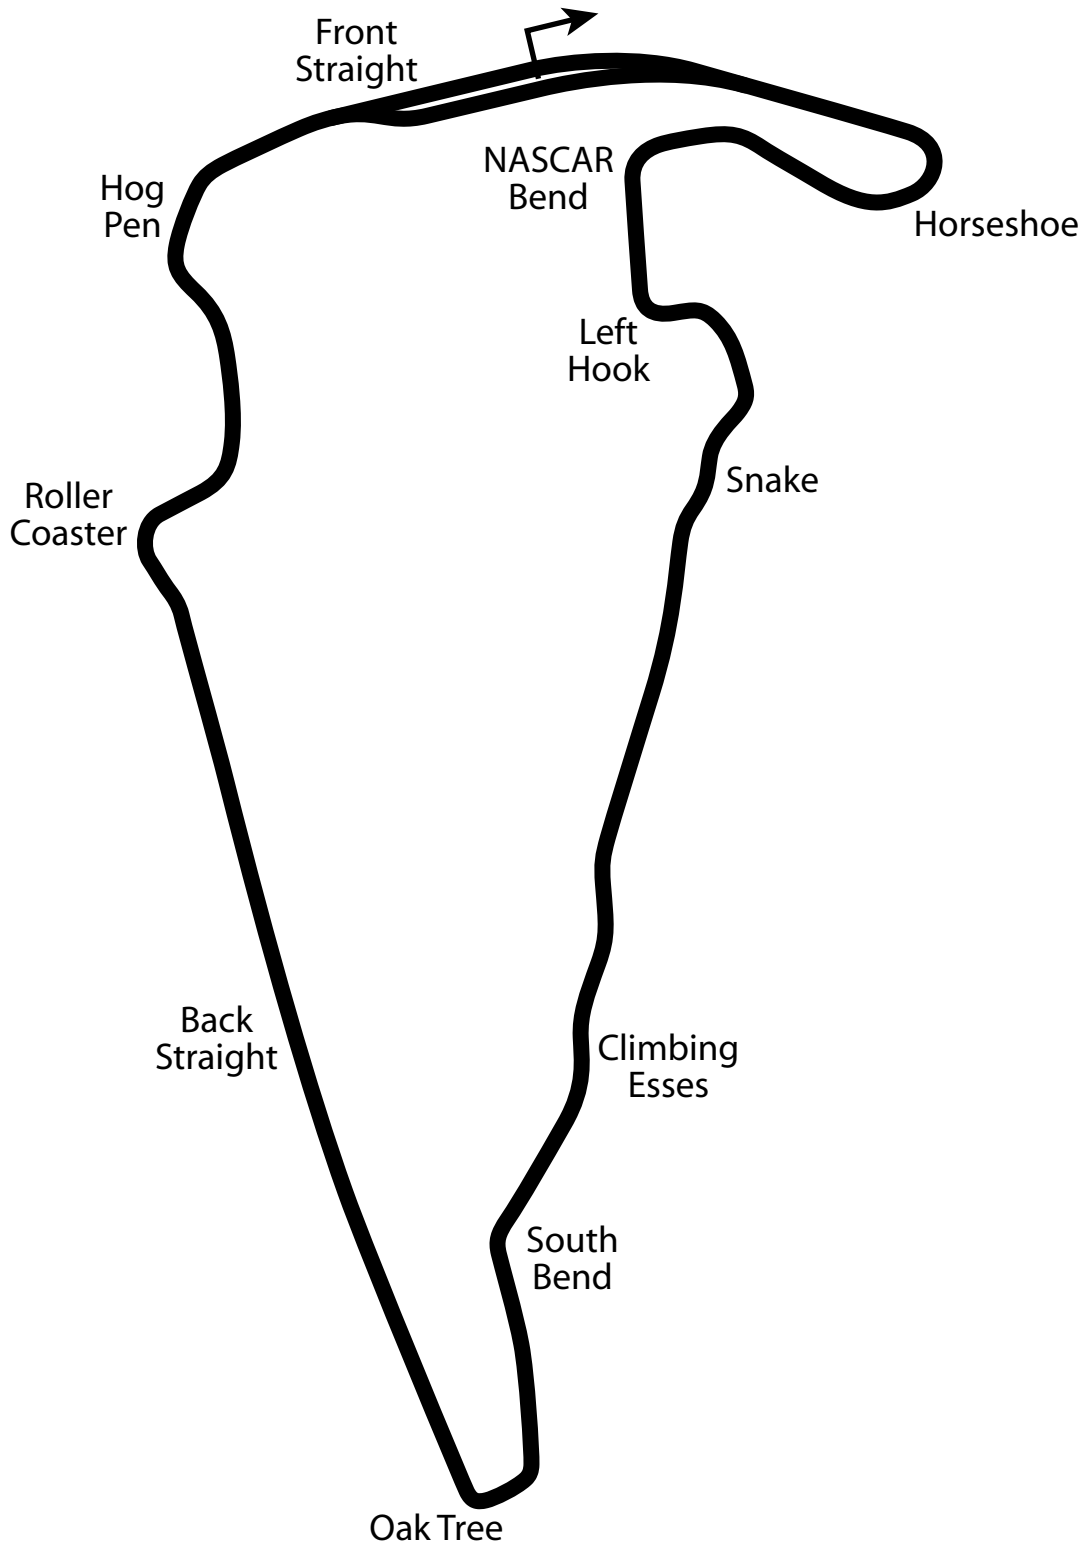

Virginia International Raceway

3.27 miles
5.26 km
17 turns

virginia