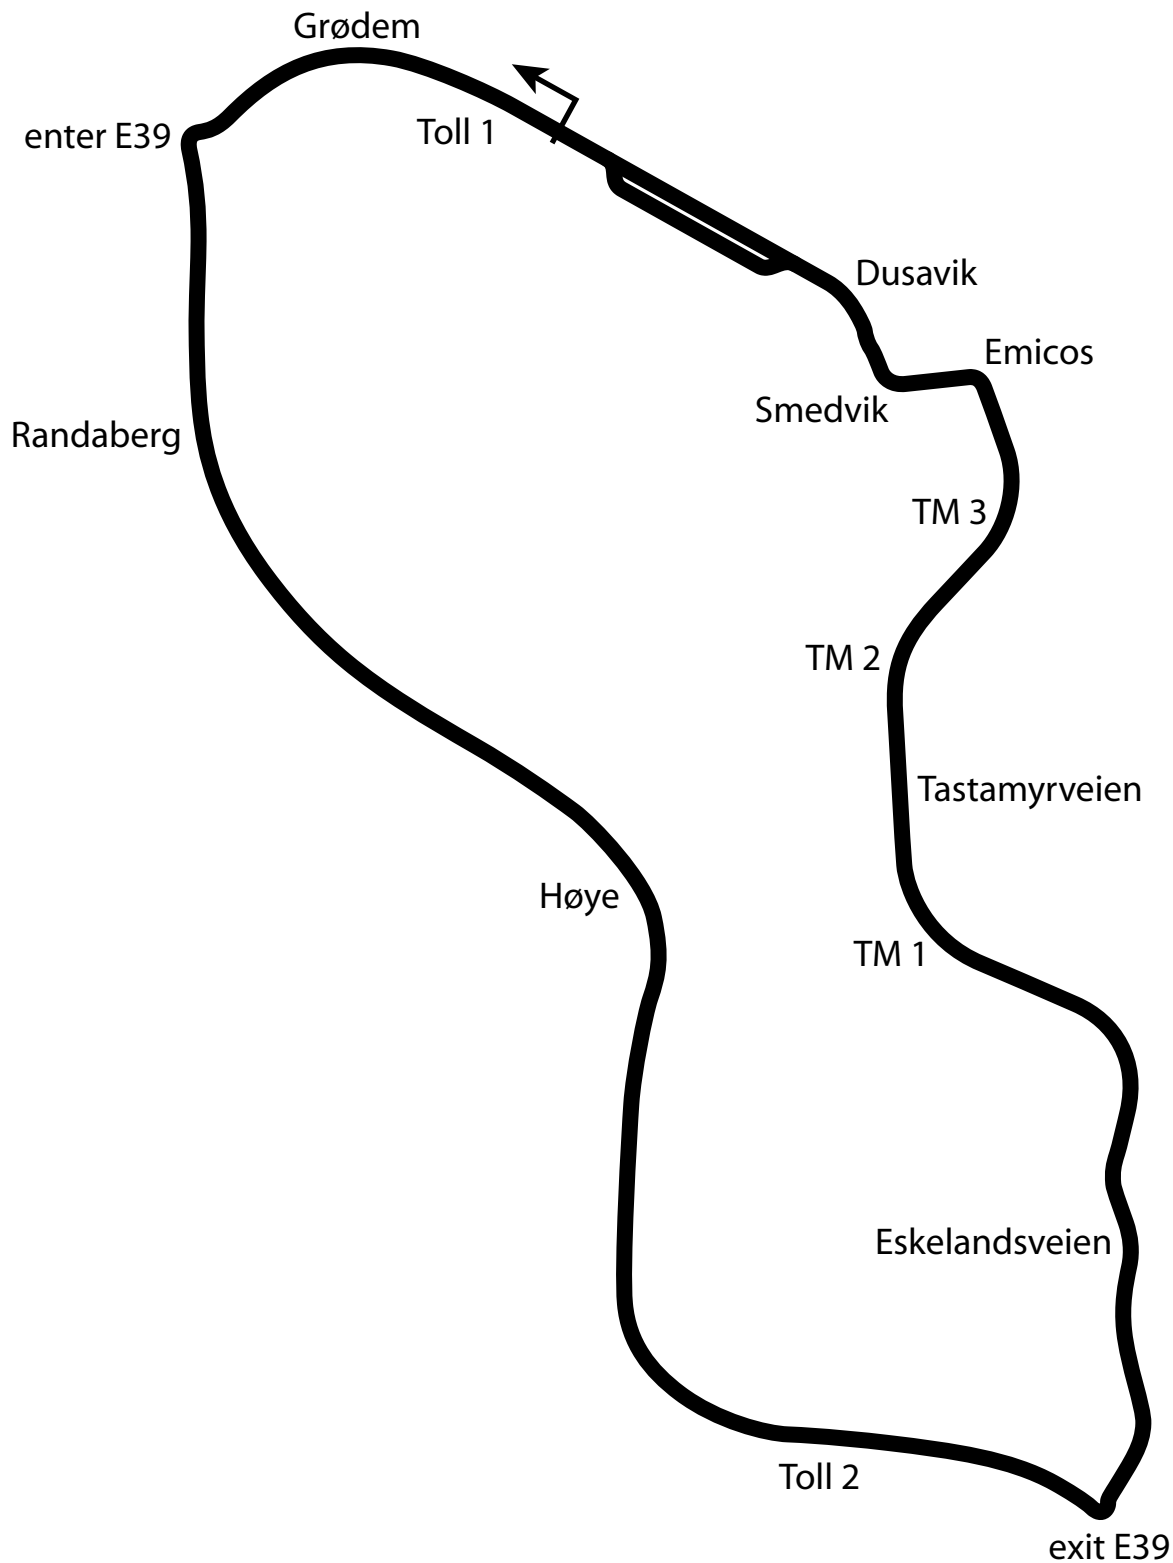

# Tasta Circuit

3.04 miles  
4.89 km  
19 turns

**tasta04**