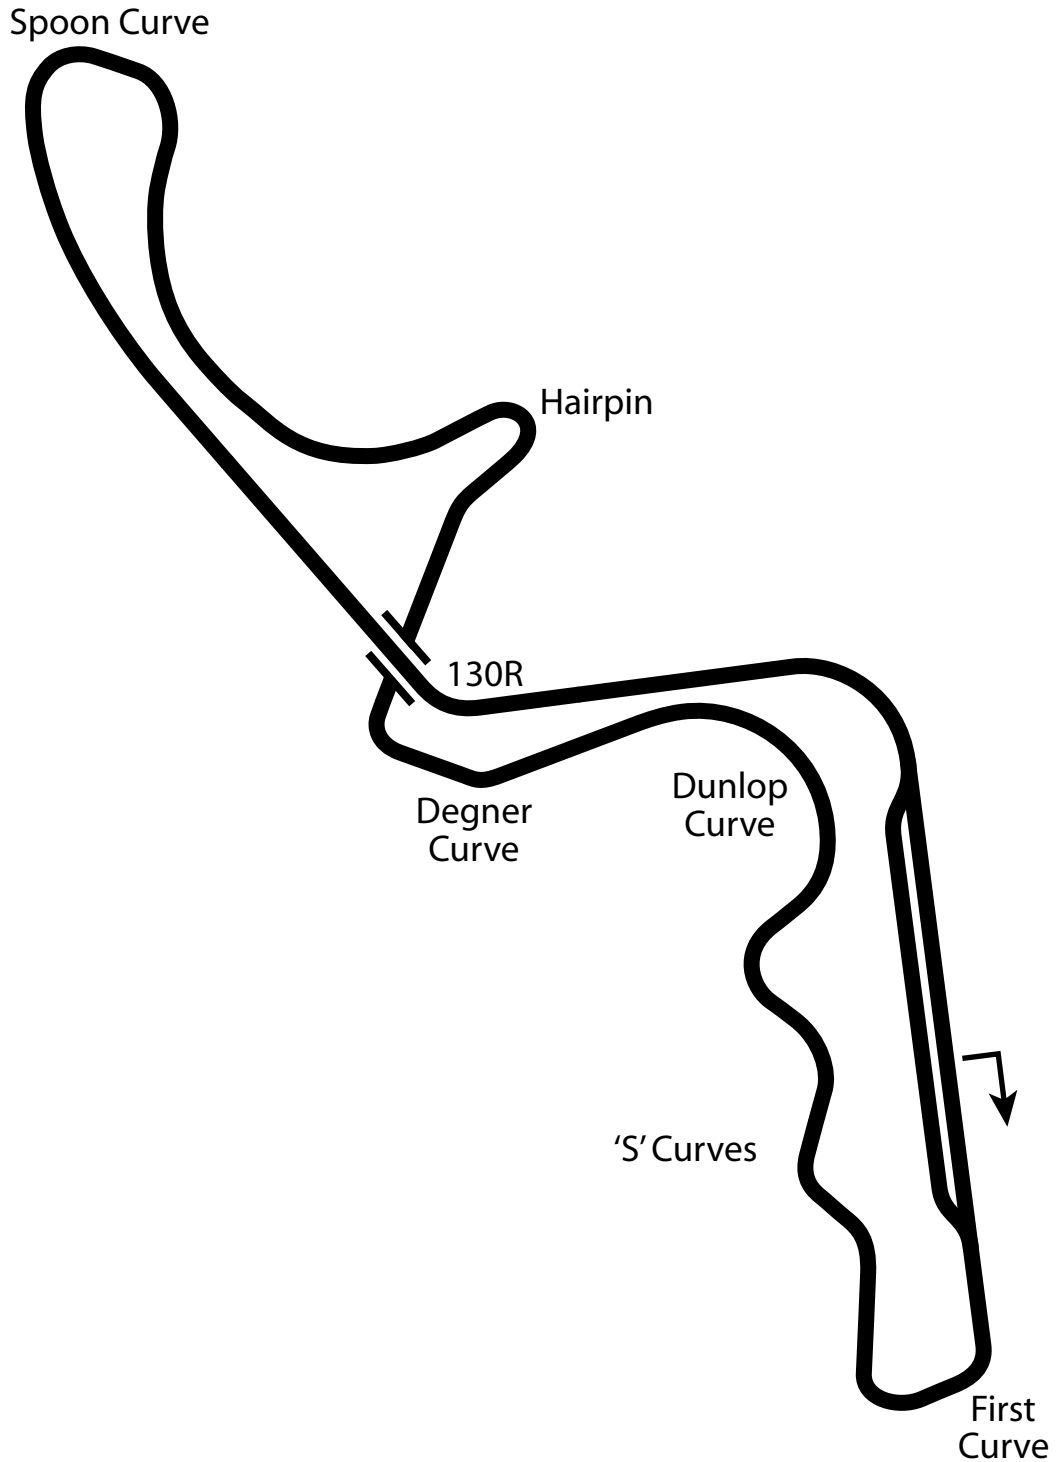

Suzuka Circuit

3.62 miles
5.86 km
18 turns

SUZ