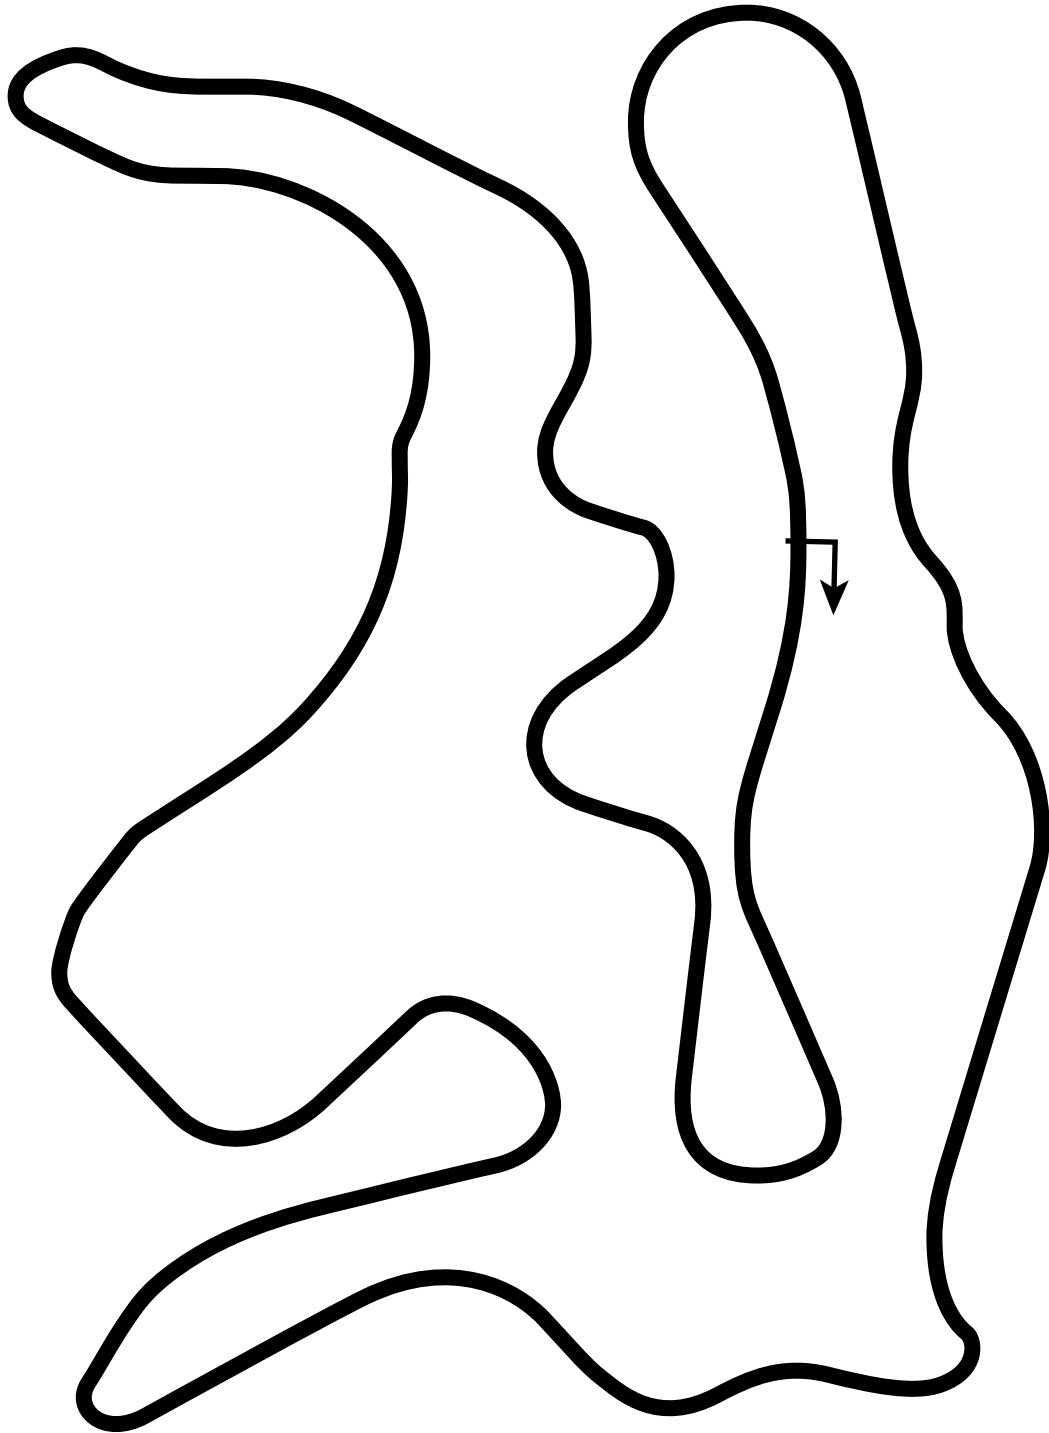

# GPL Rally - Stage 6

*Isla la Tortuga*

6.02 miles

9.68 km

22 turns

**stage6**