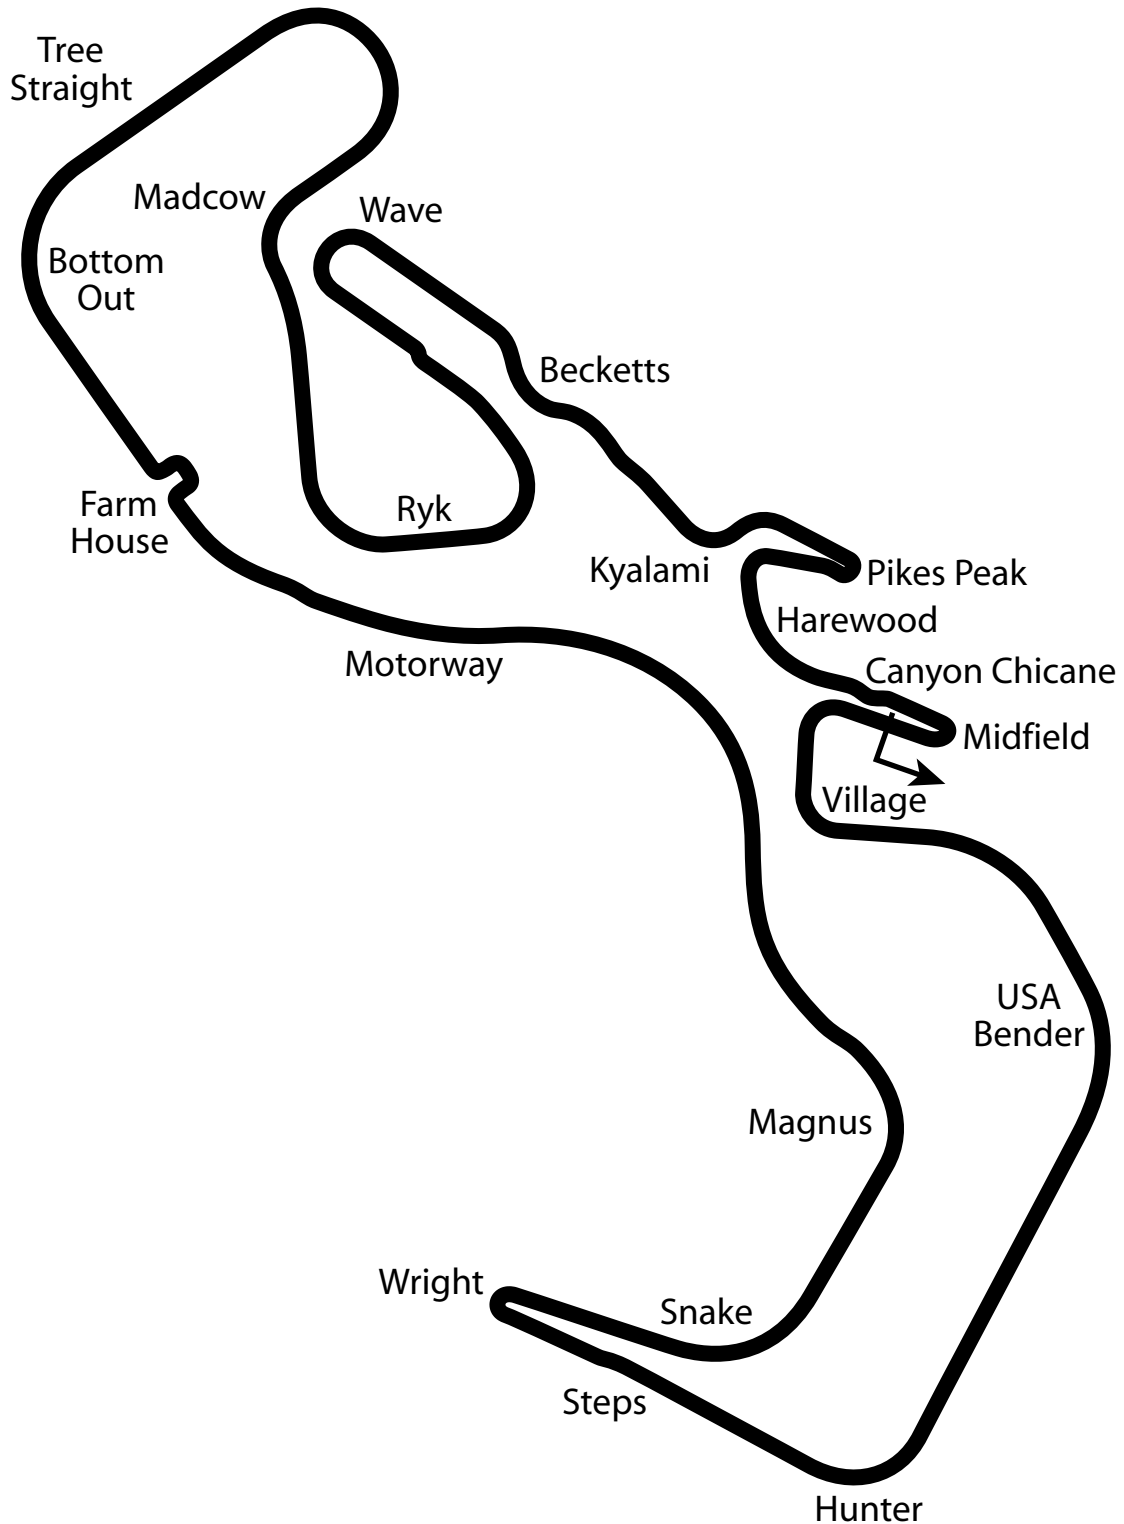

GPL Rally - Stage 10

Final Encounter

10.13 miles

16.31 km

36 turns

stage10