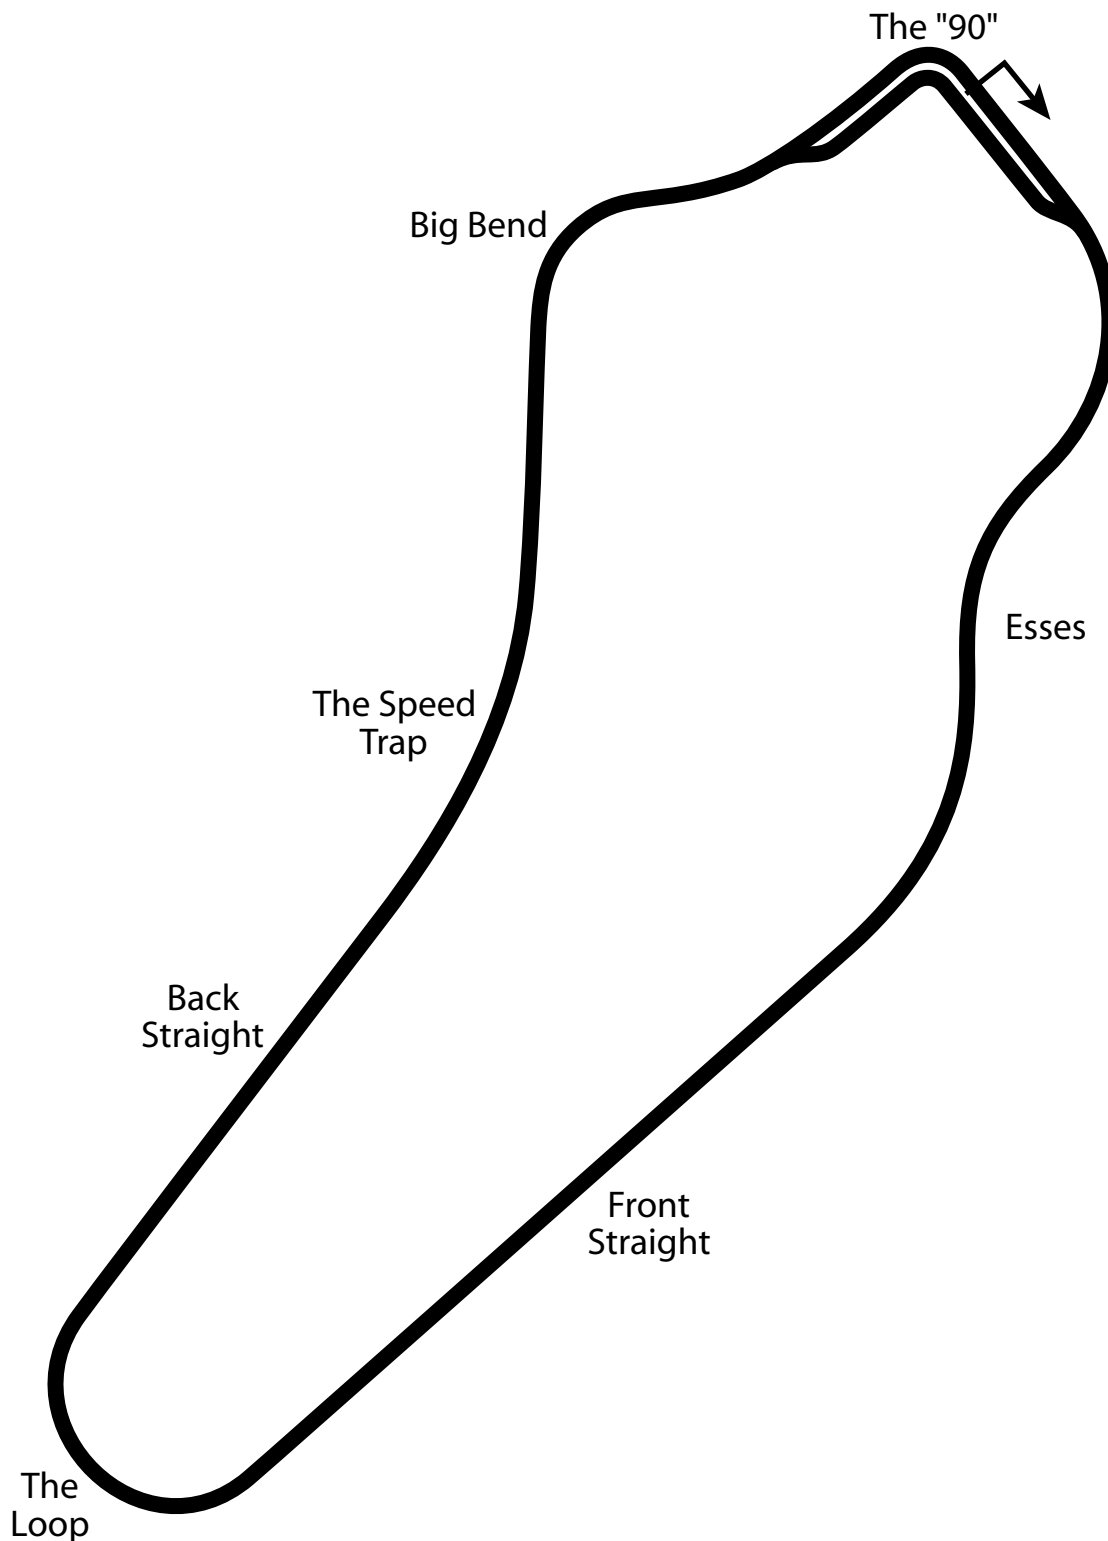

# Watkins Glen International

2.30 miles  
3.70 km  
8 turns

**snowglen**