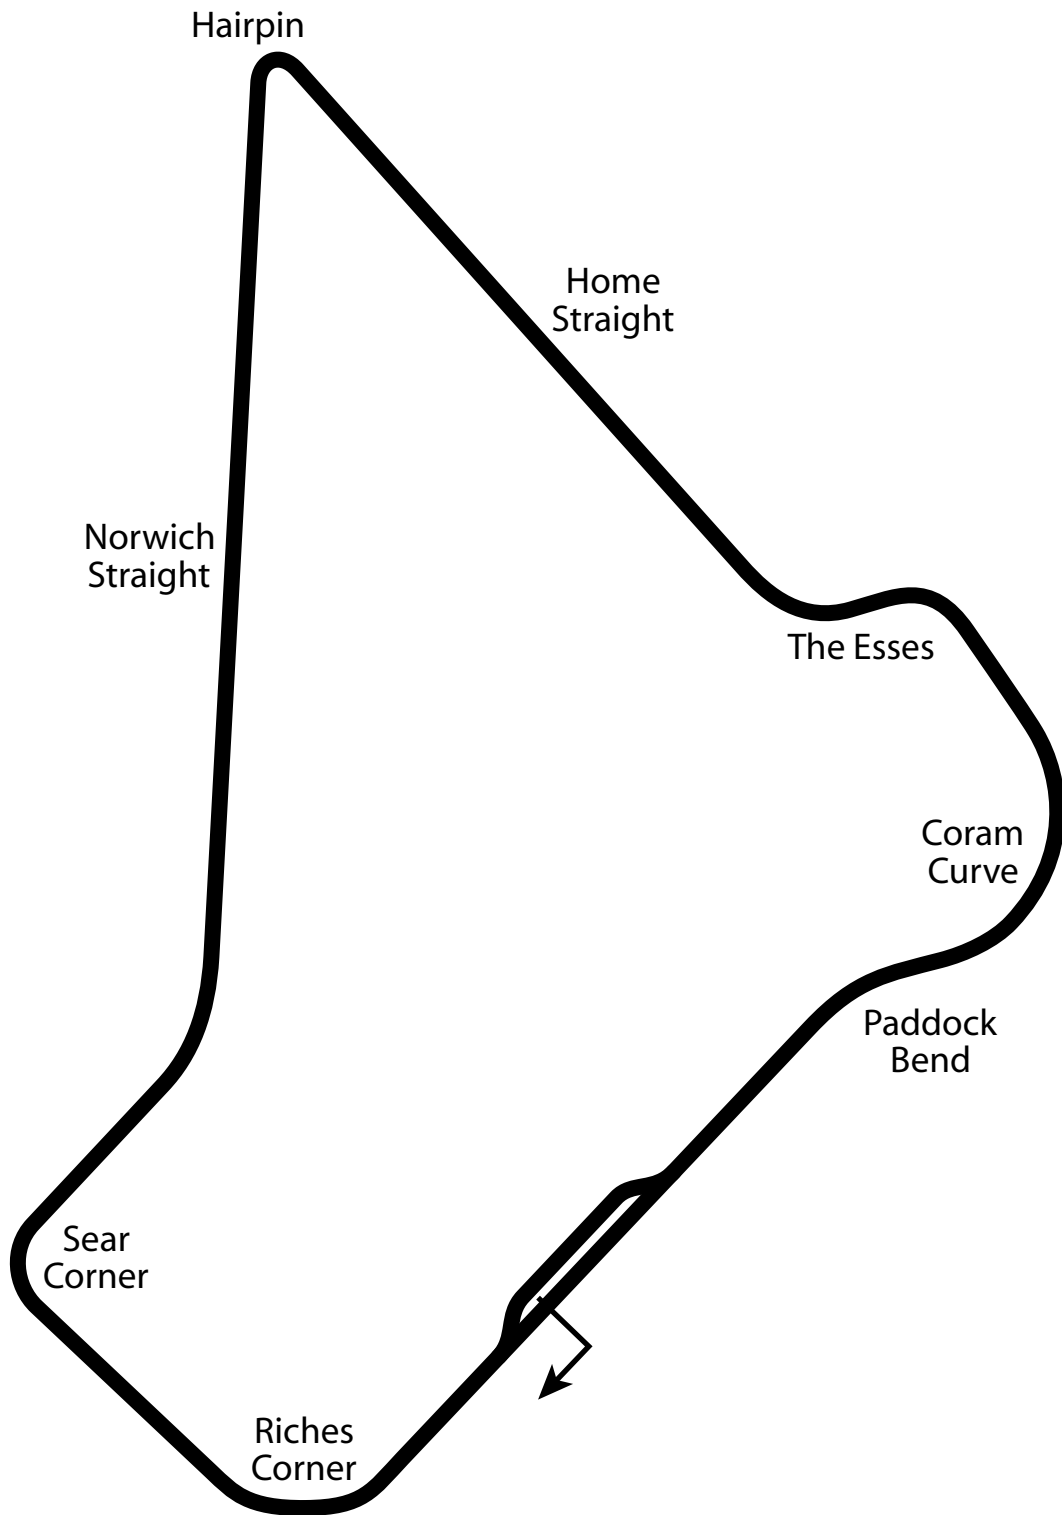

Snetterton Heath Circuit

2.67 miles
4.29 km
8 turns

snett