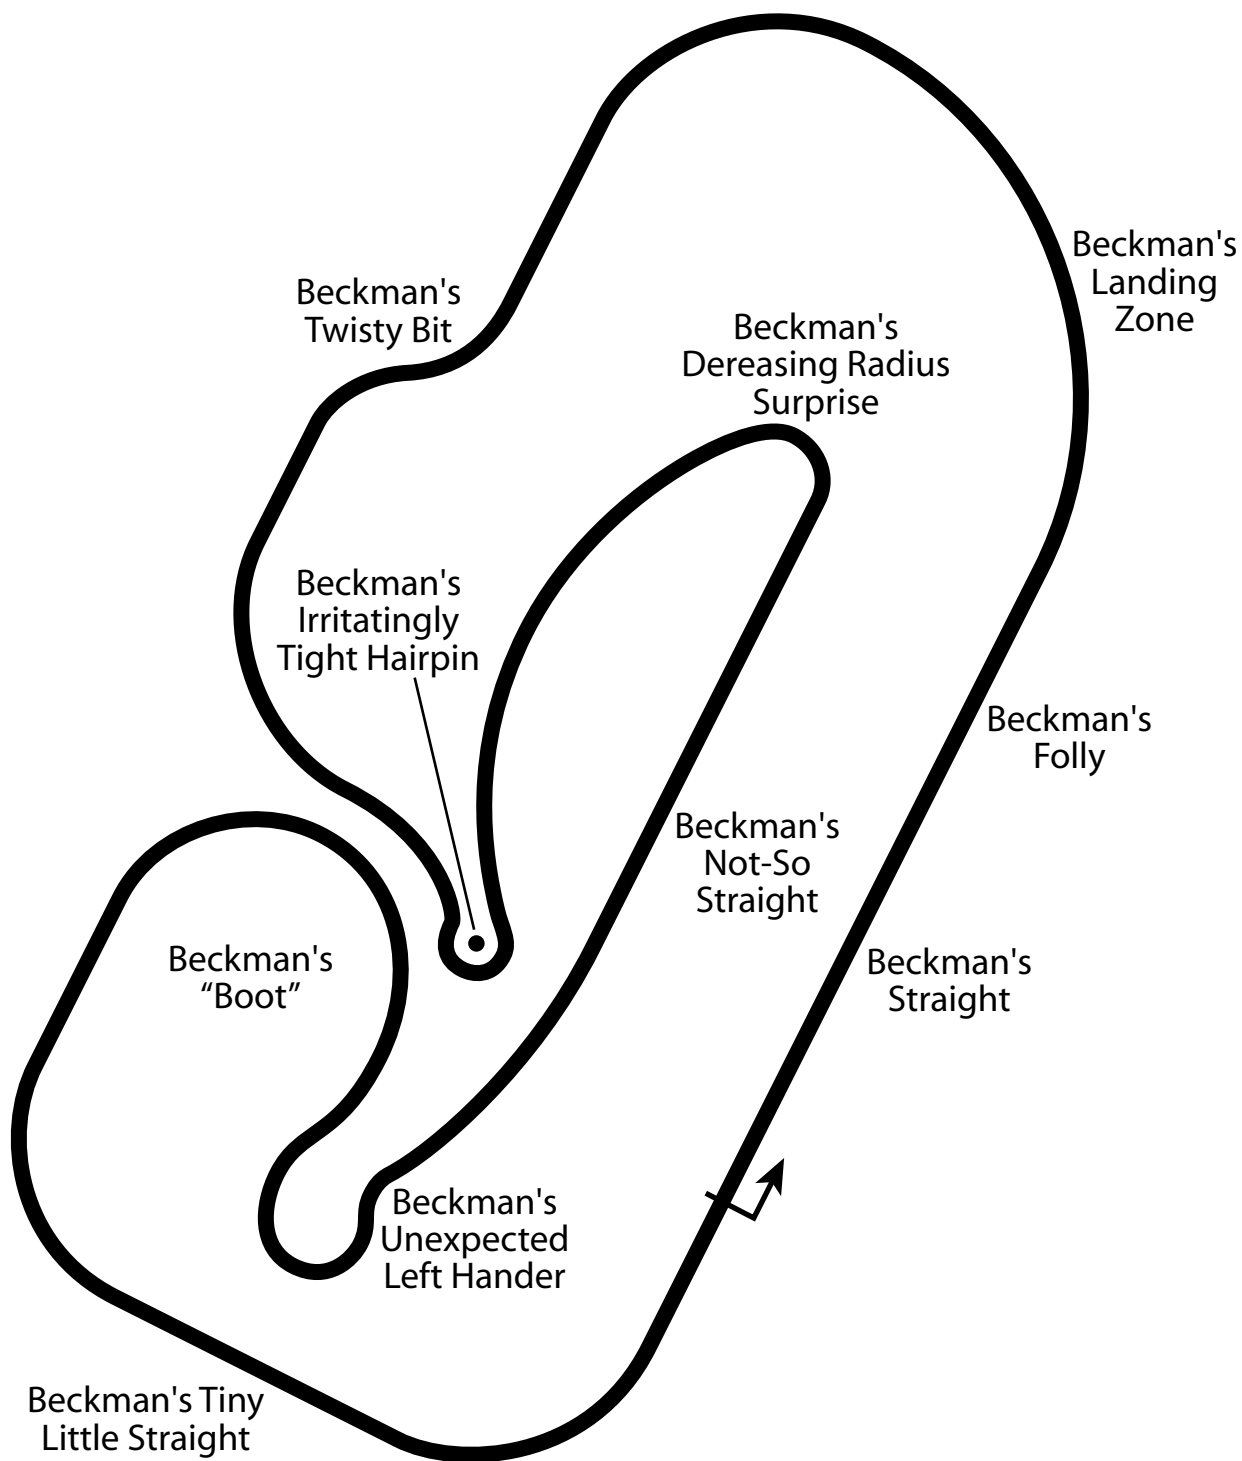

Silliest Circuit

4.06 miles
6.53 km
13 turns

silliest