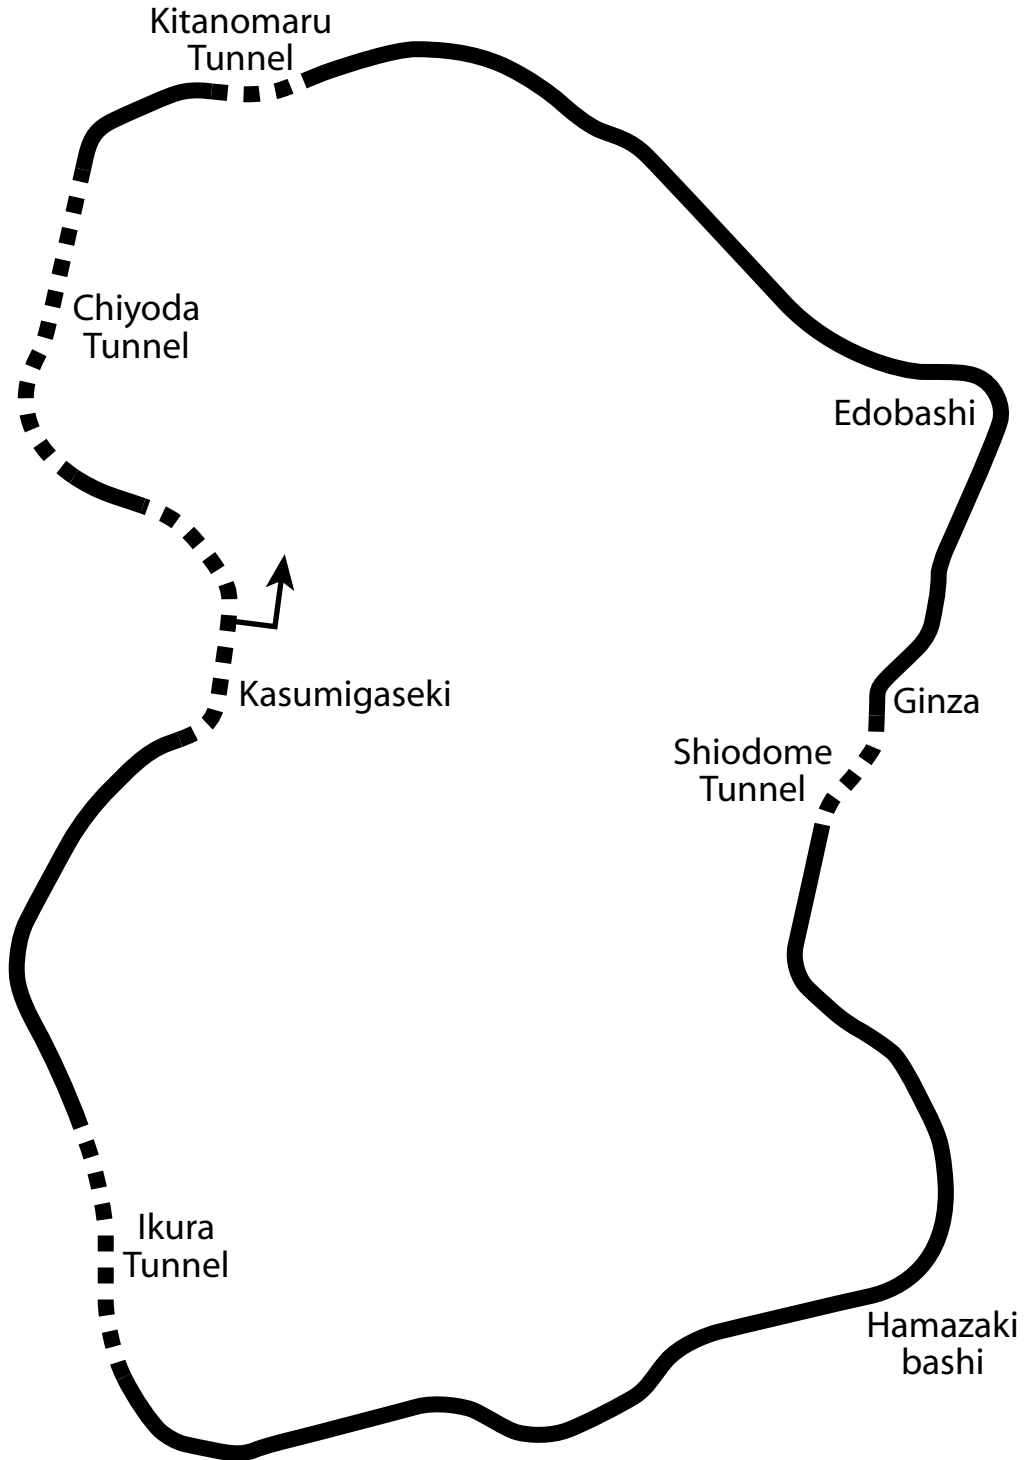

Shutoko C1

9.21 miles
14.82 km
23 turns

shutoko