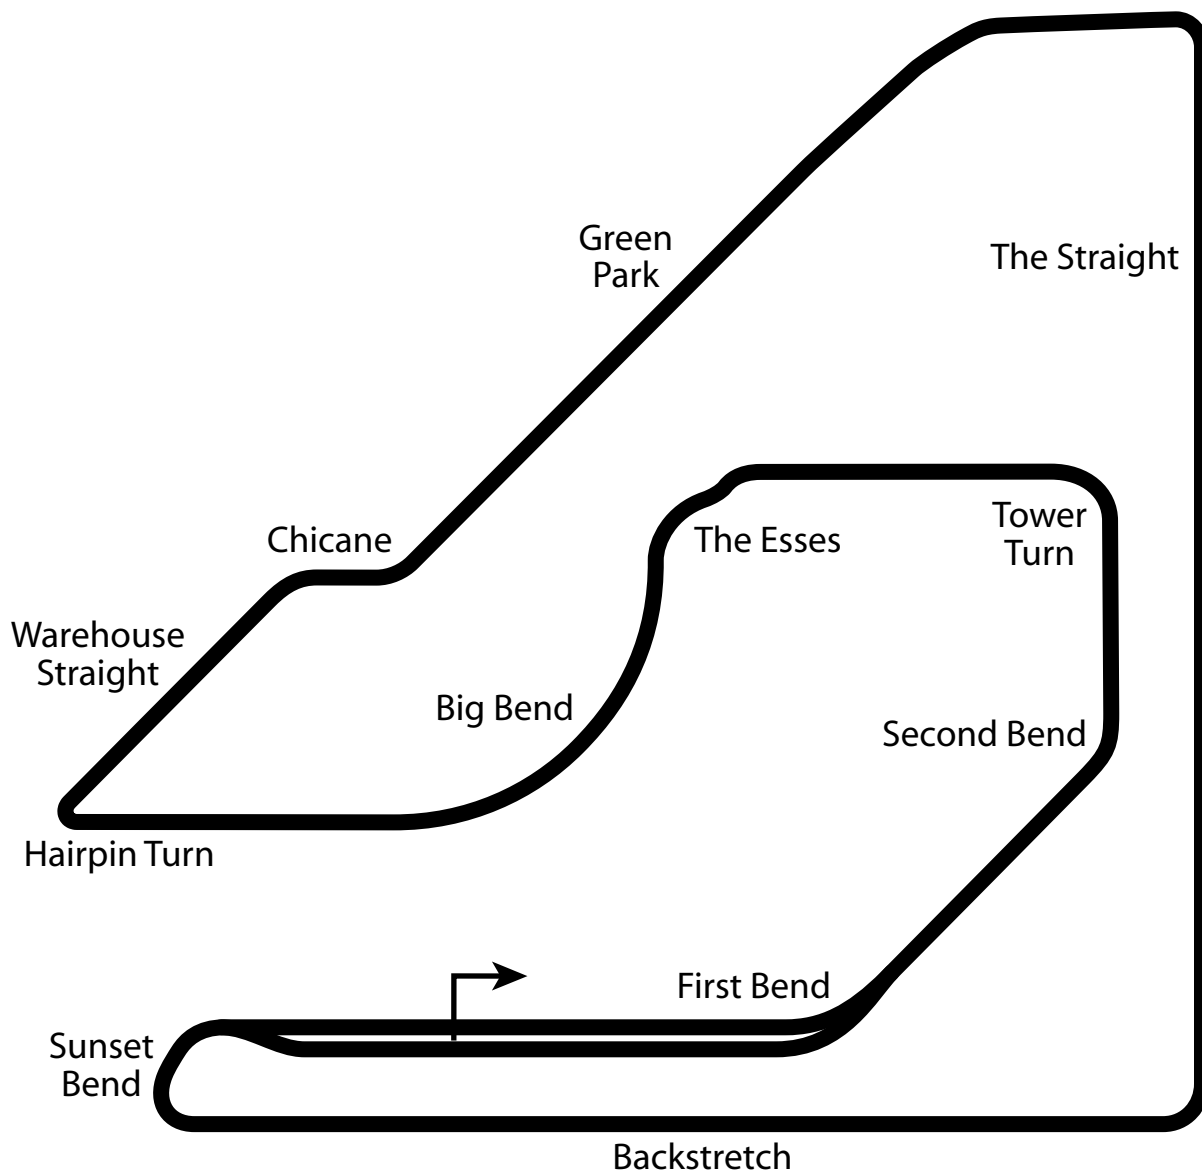

Sebring International Raceway

5.20 miles
8.37 km
11 turns

sebr67