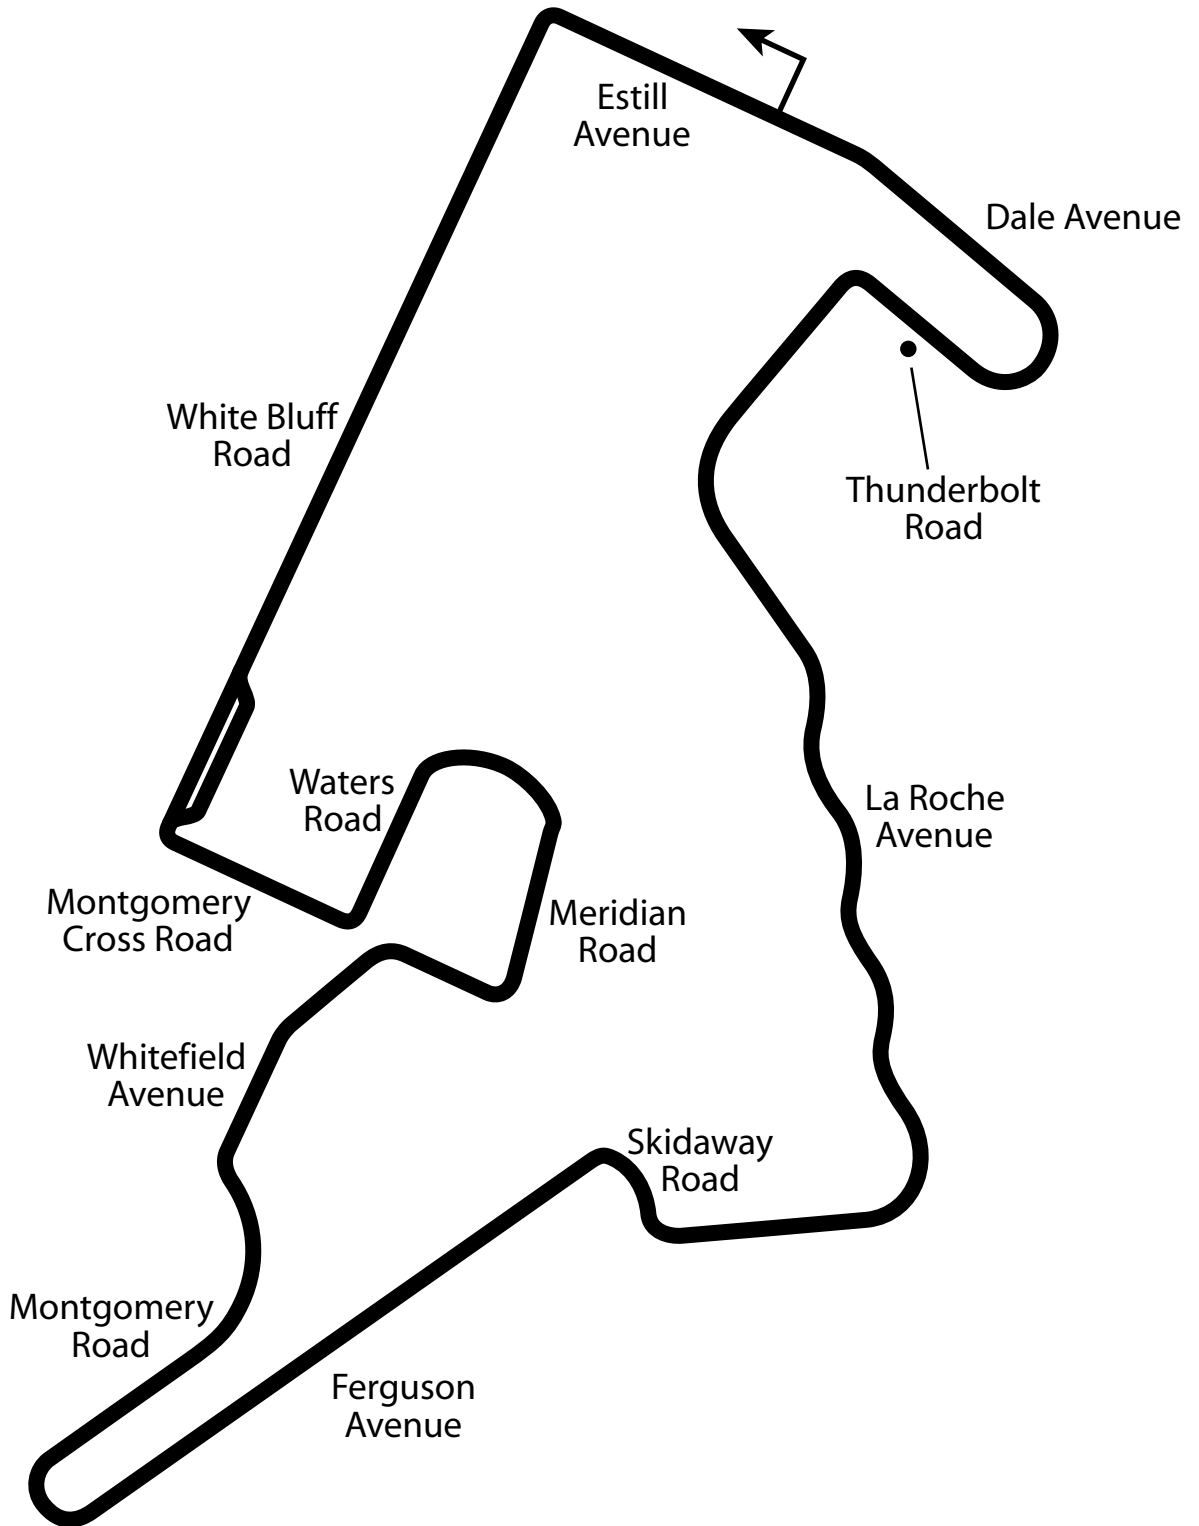

Savannah Harbor (1908)

5.45 miles
8.77 km
23 turns

savannah