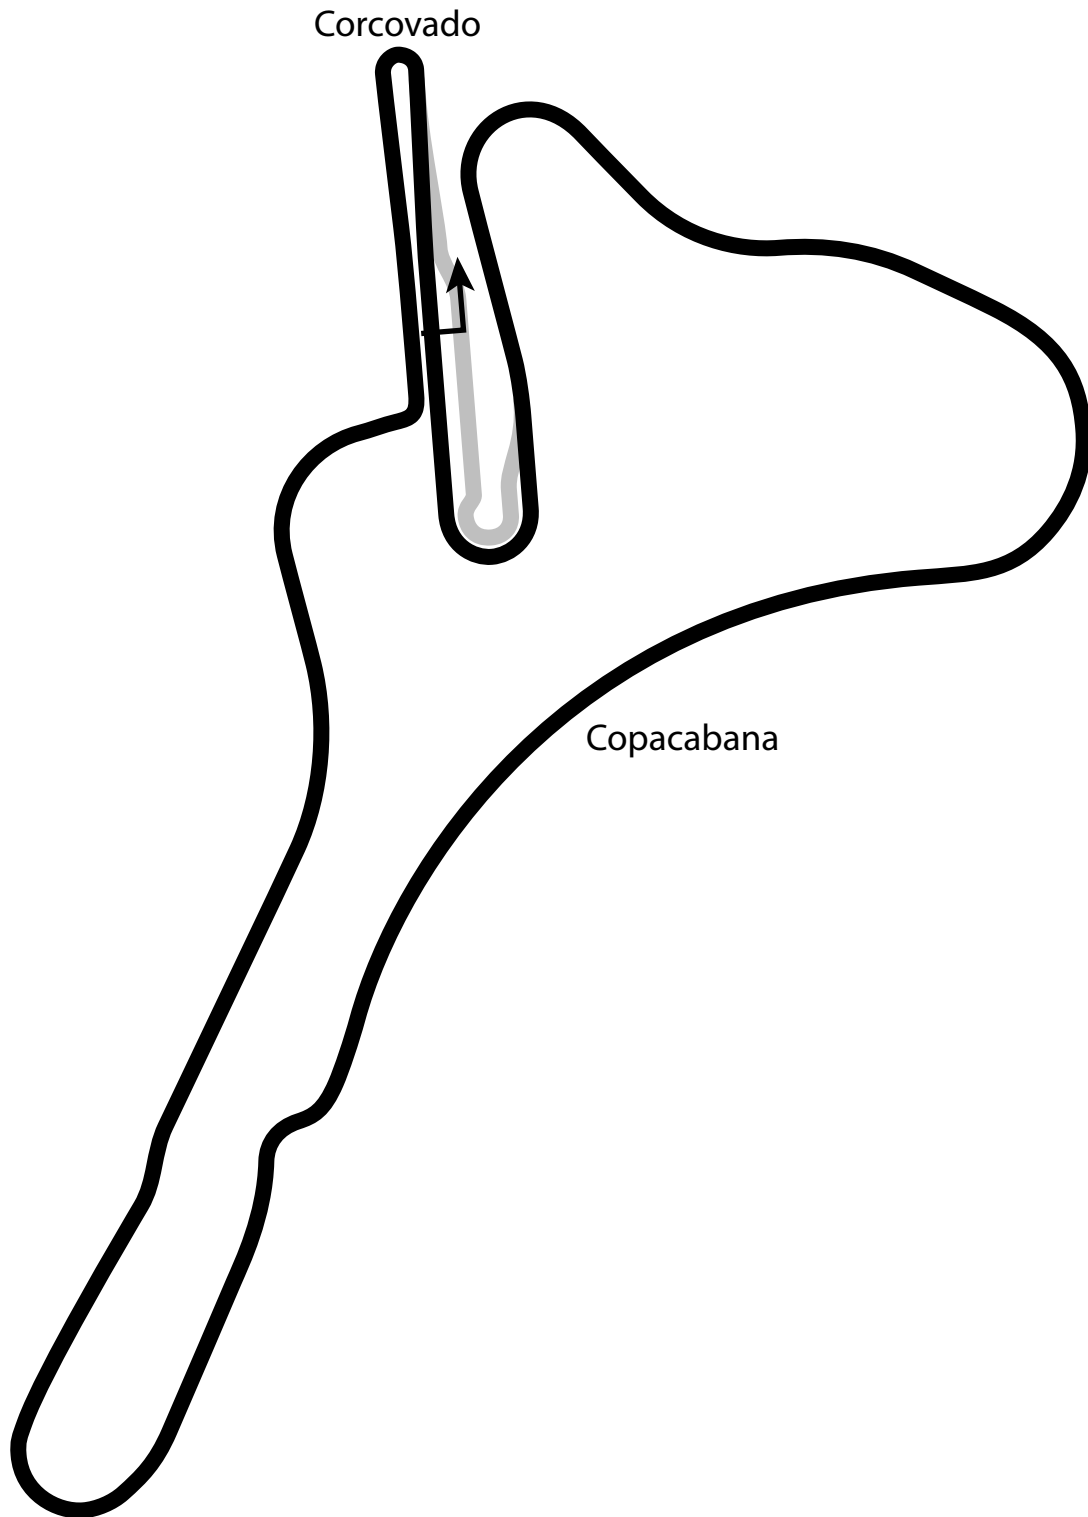

Rio International Speedway

3.24 miles
5.21 km
19 turns

rio