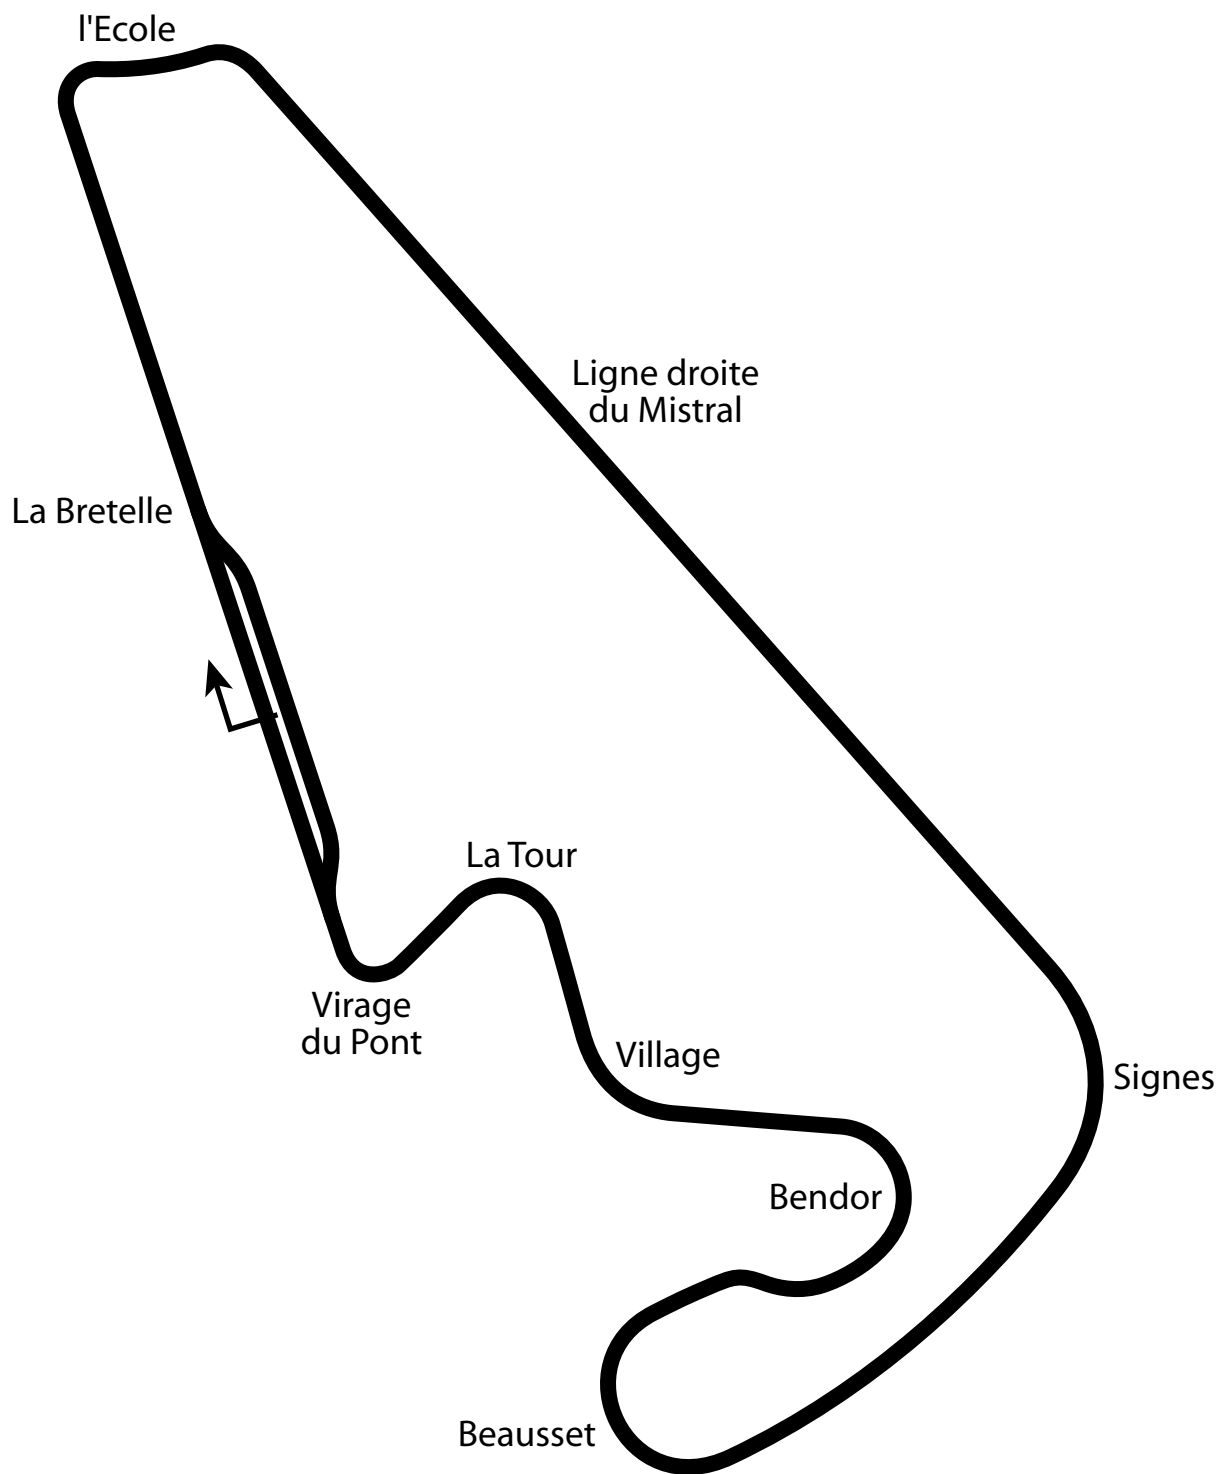

# Circuit Paul Ricard

2.37 miles  
3.81 km  
10 turns

**ricard**