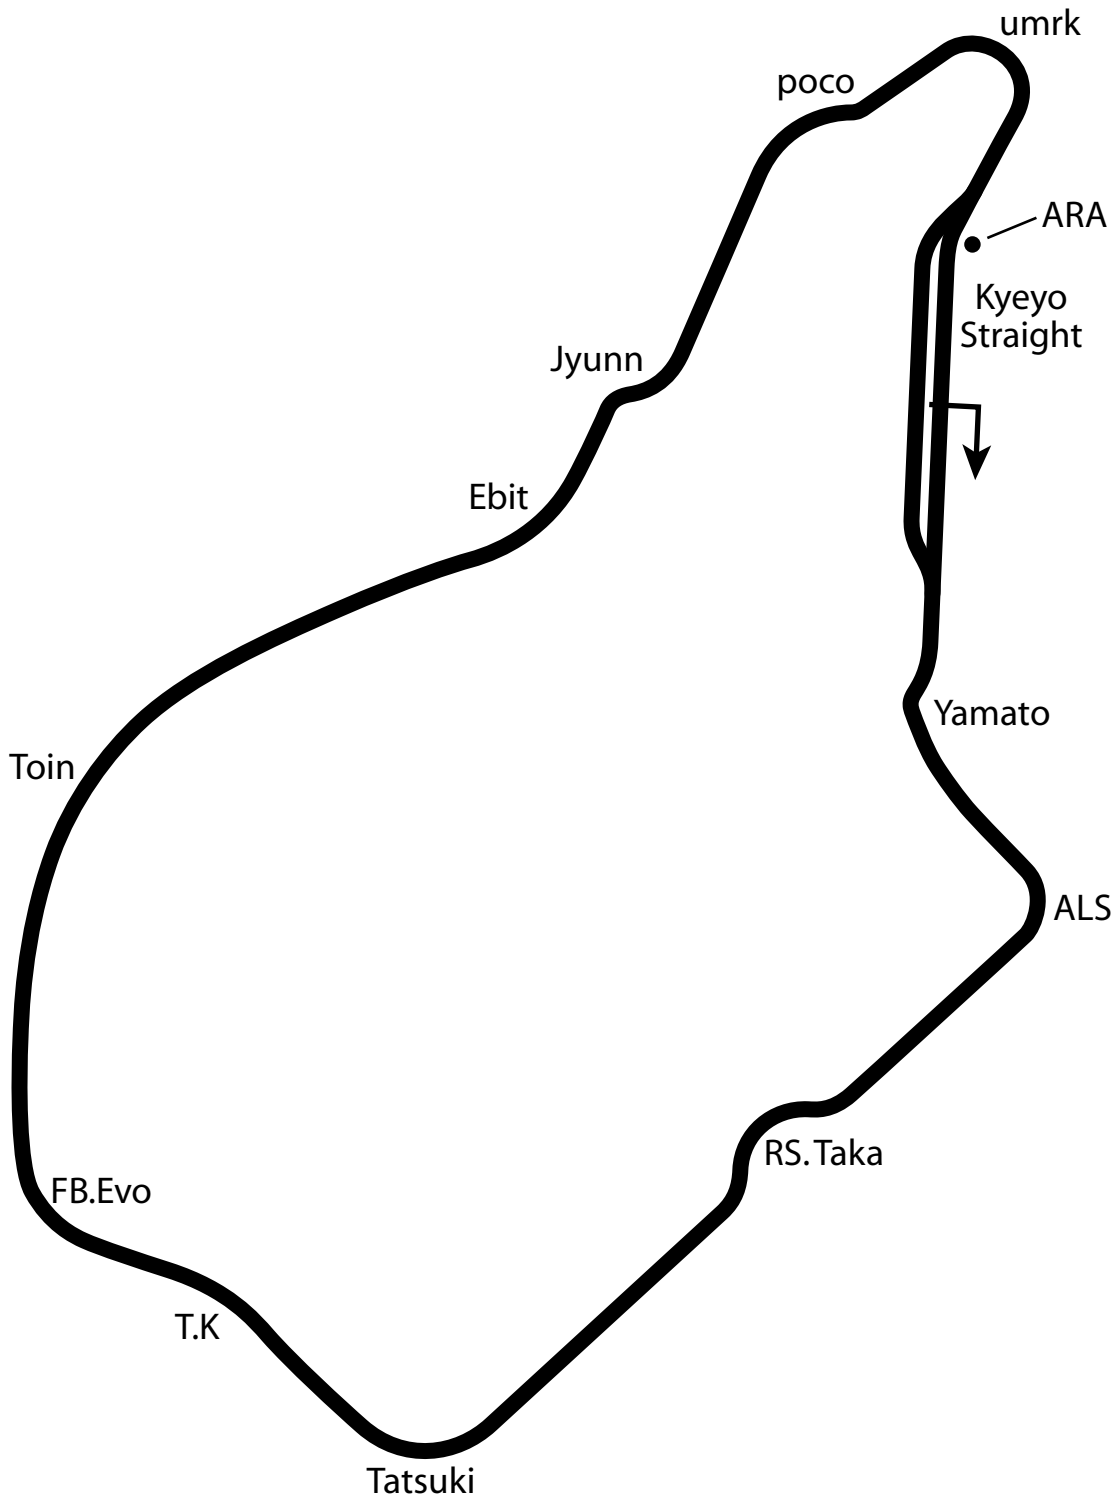

# Shiro Kuma (Polar Bear)

3.76 miles

6.05 km

17 turns

**polar**