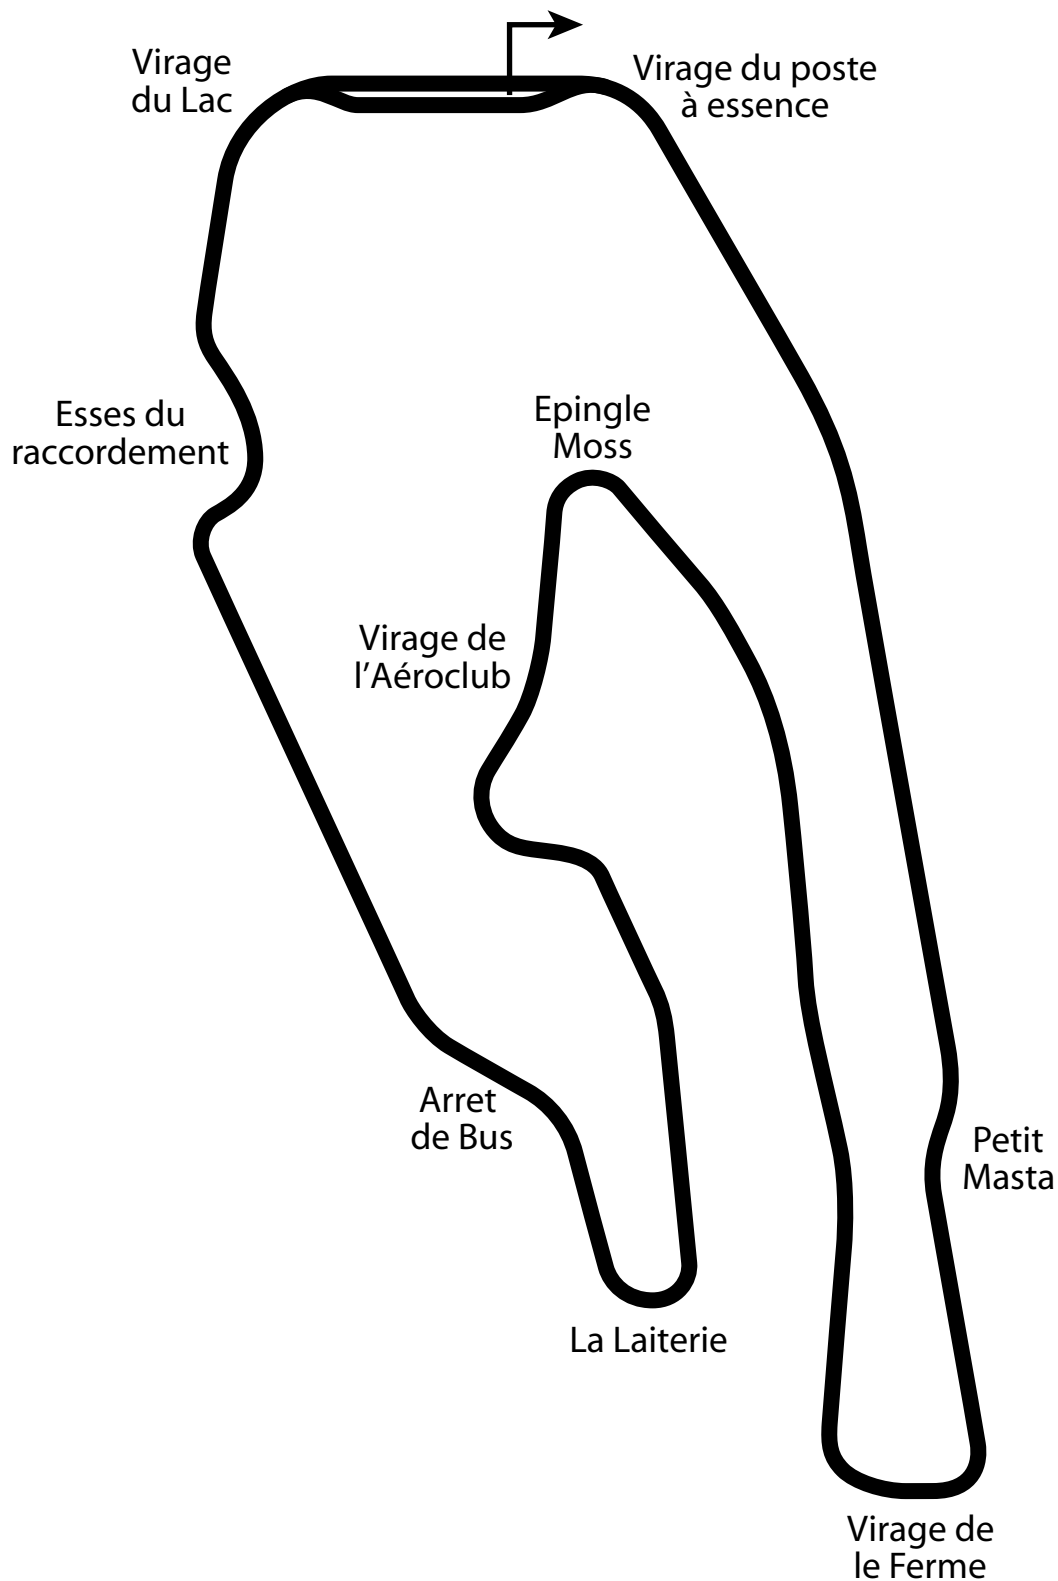

Circuit International Jean Behra

3.69 miles
5.93 km
20 turns

piclong