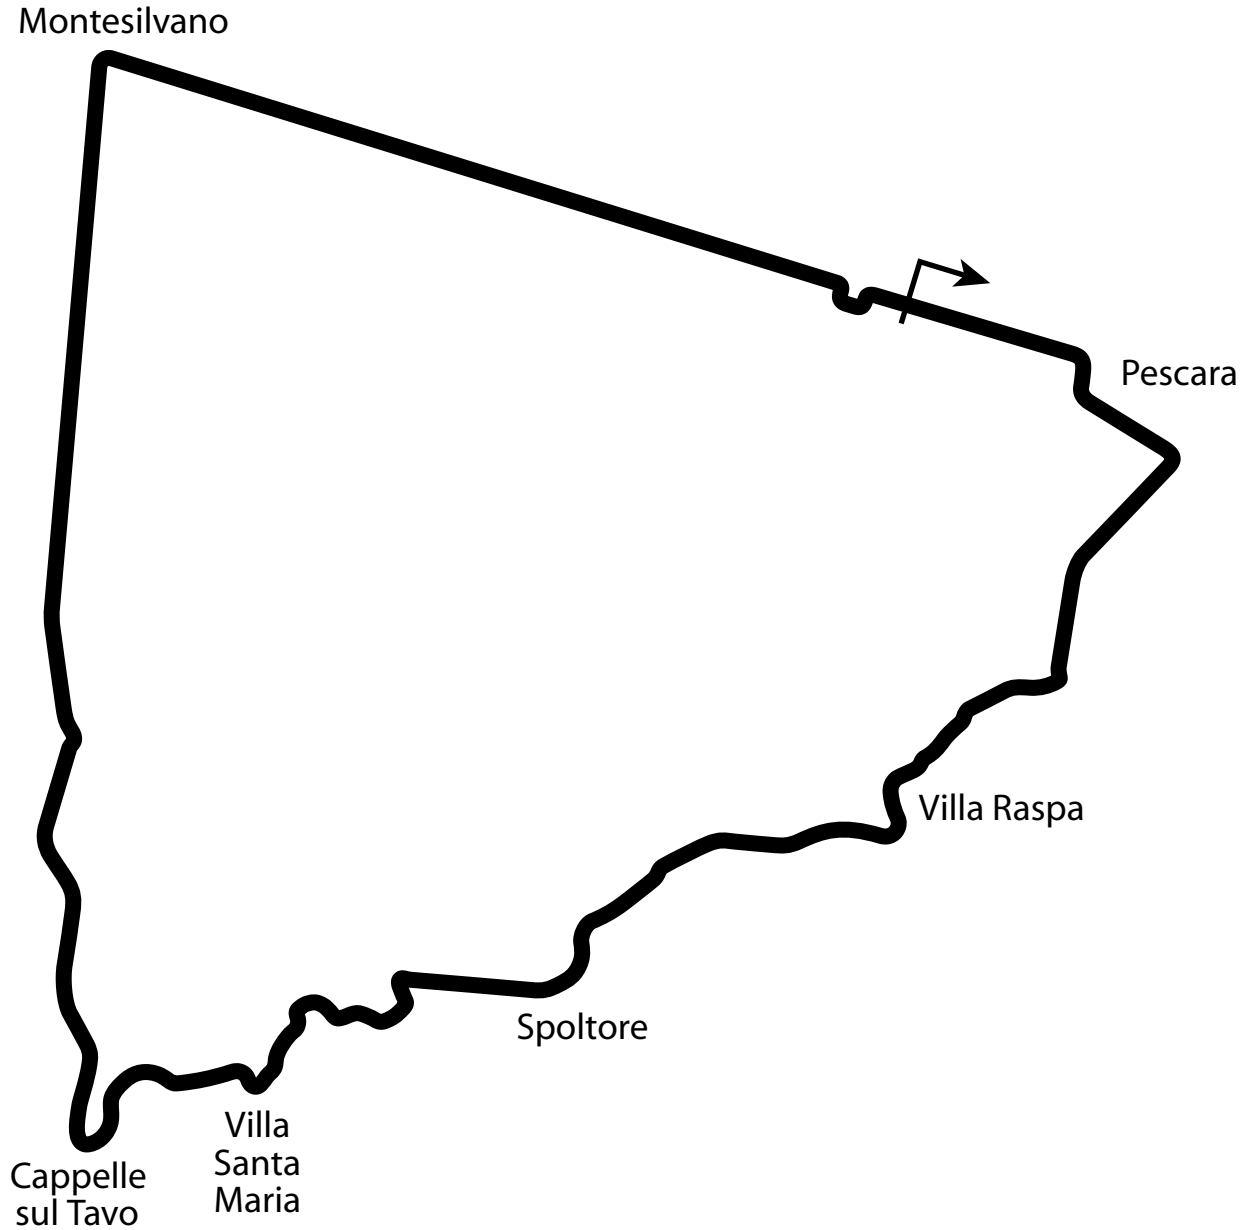

Pescara Street Circuit

15.52 miles
24.98 km
46 turns

pescara