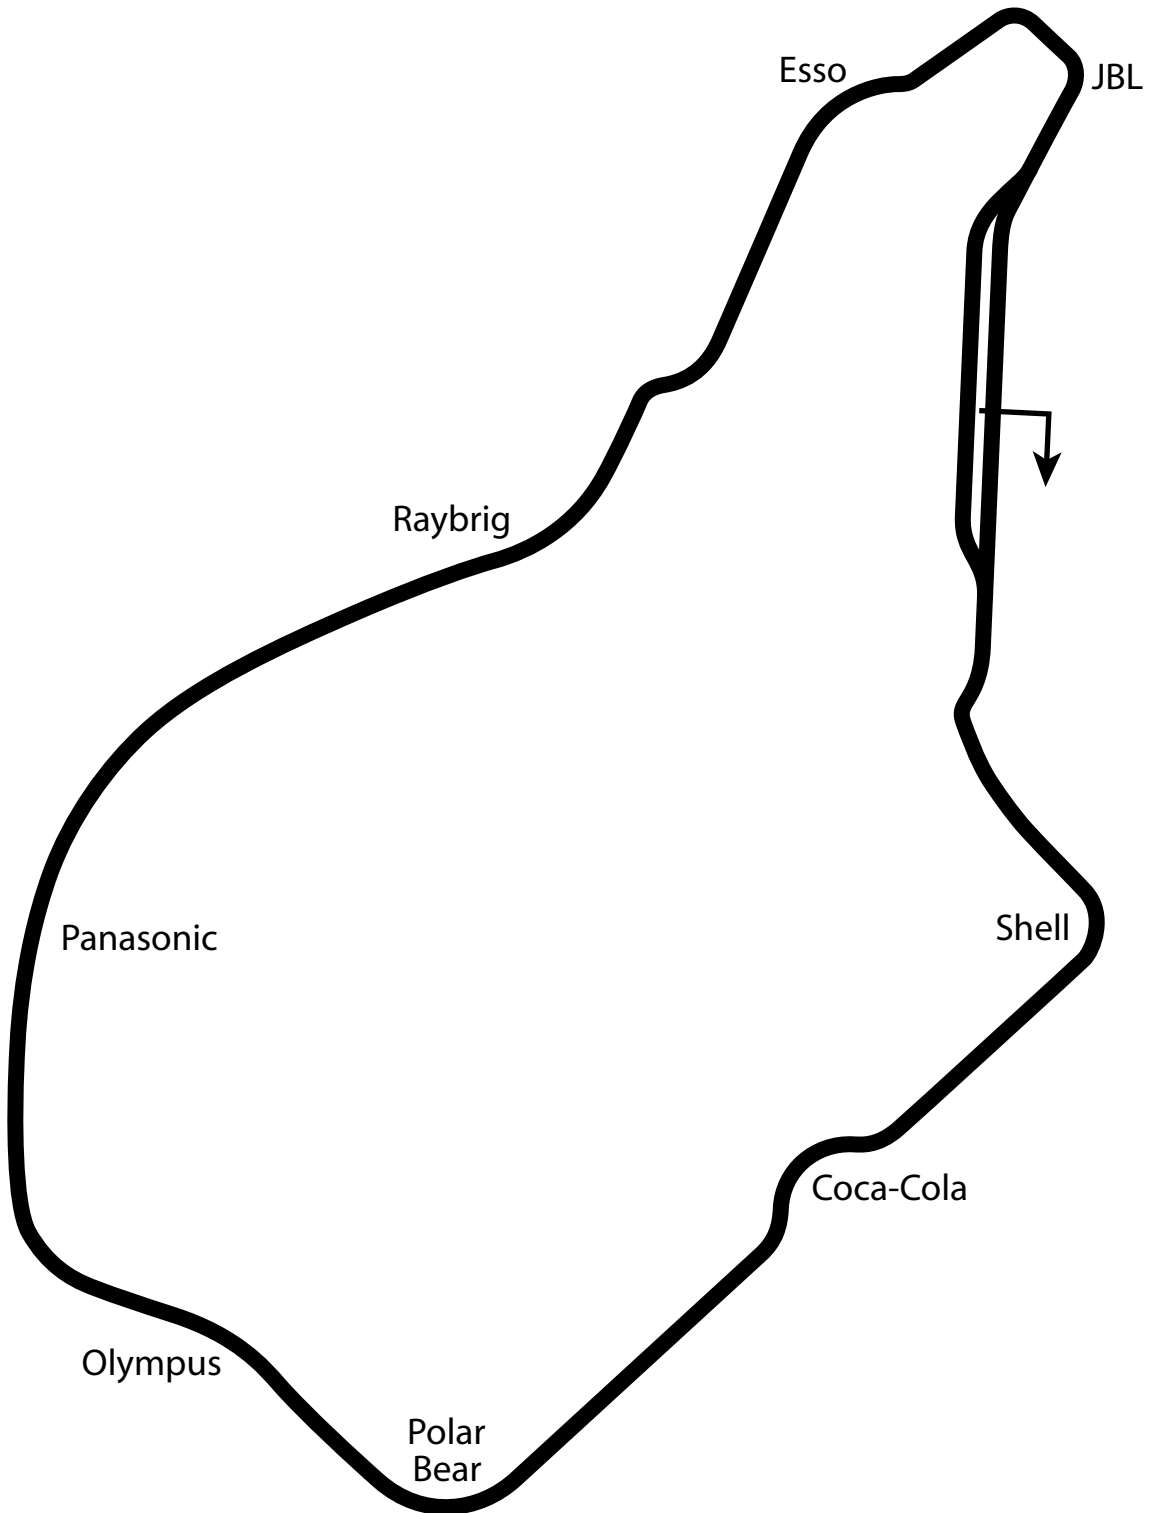

Shiro Kuma (2008)

3.76 miles
6.06 km
18 turns

pbear