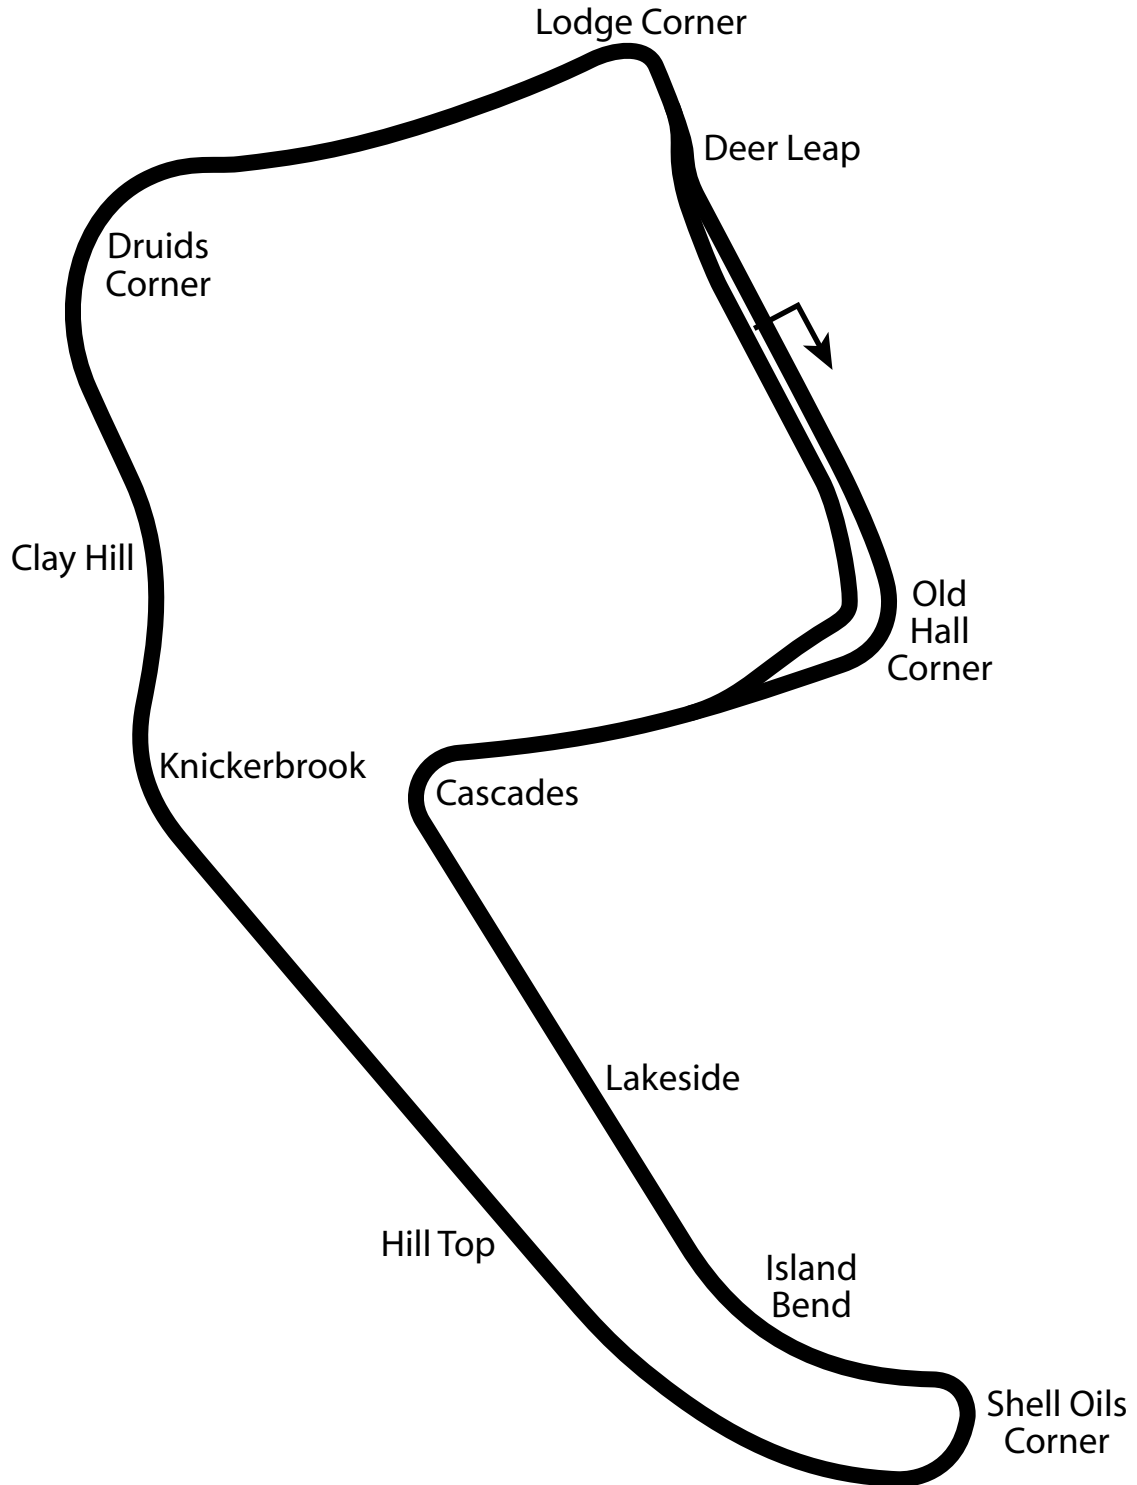

# Oulton Park Circuit

2.69 miles  
4.34 km  
9 turns

**oultomc**