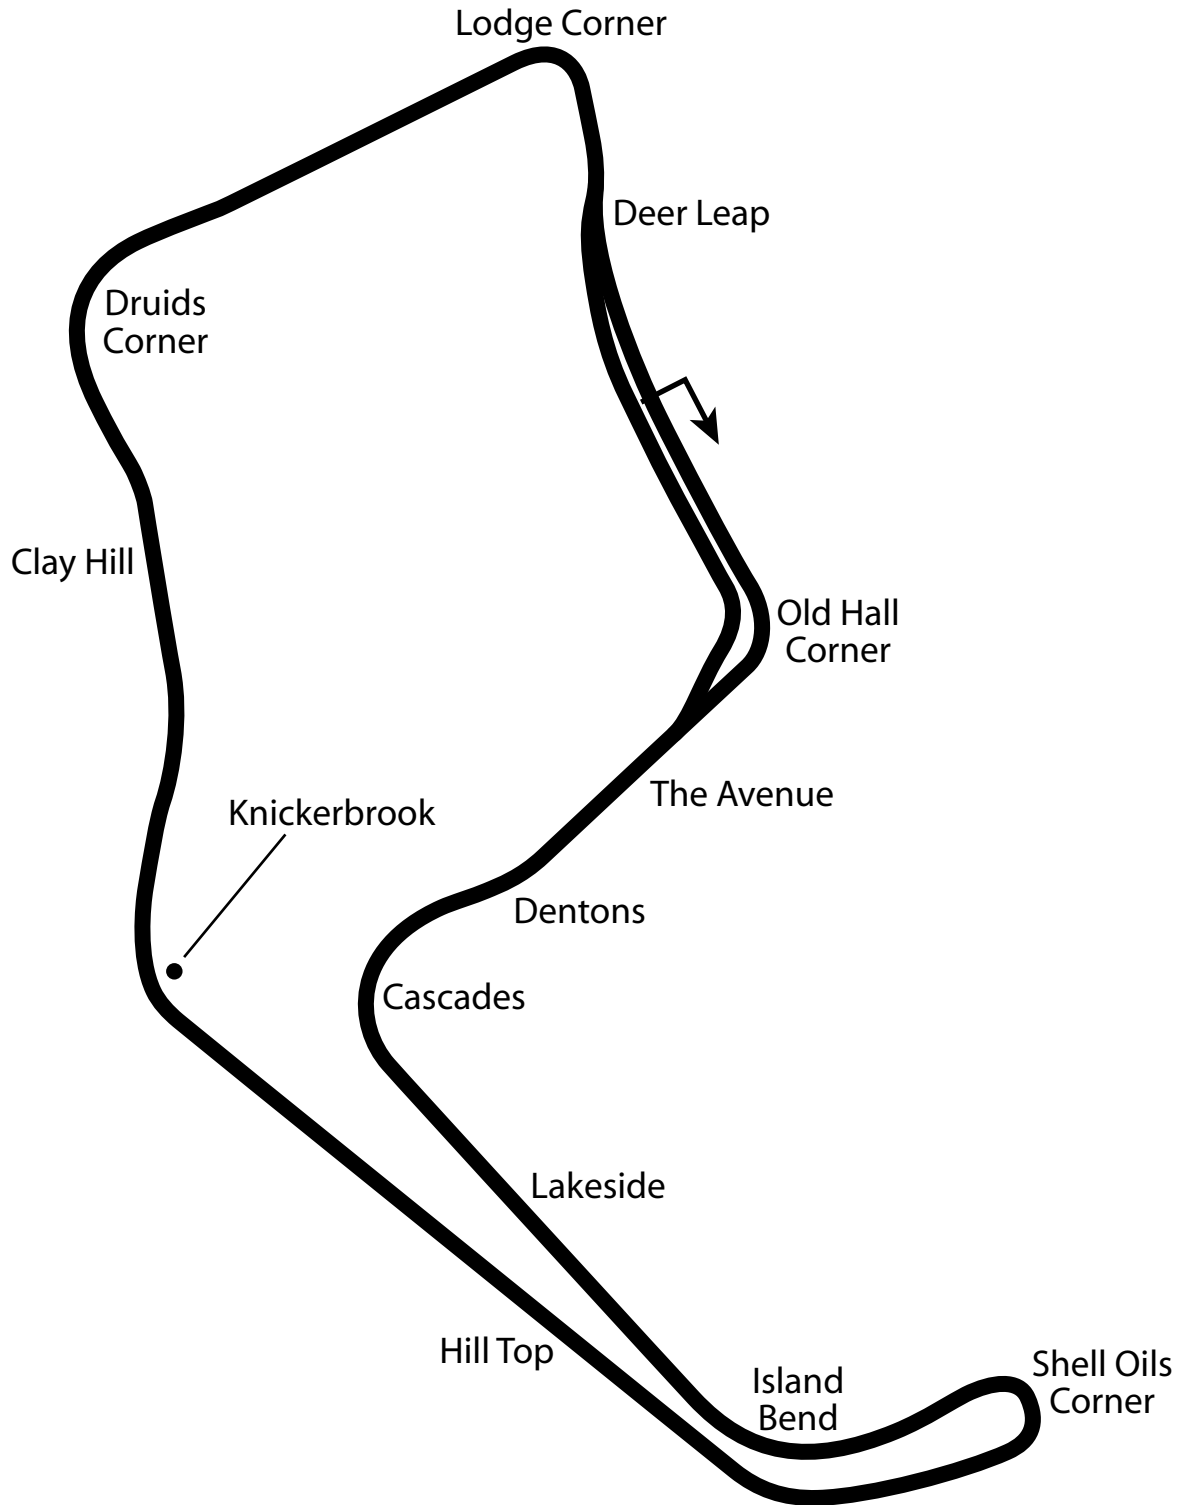

Oulton Park Circuit

2.76 miles
4.49 km
9 turns

oulton2