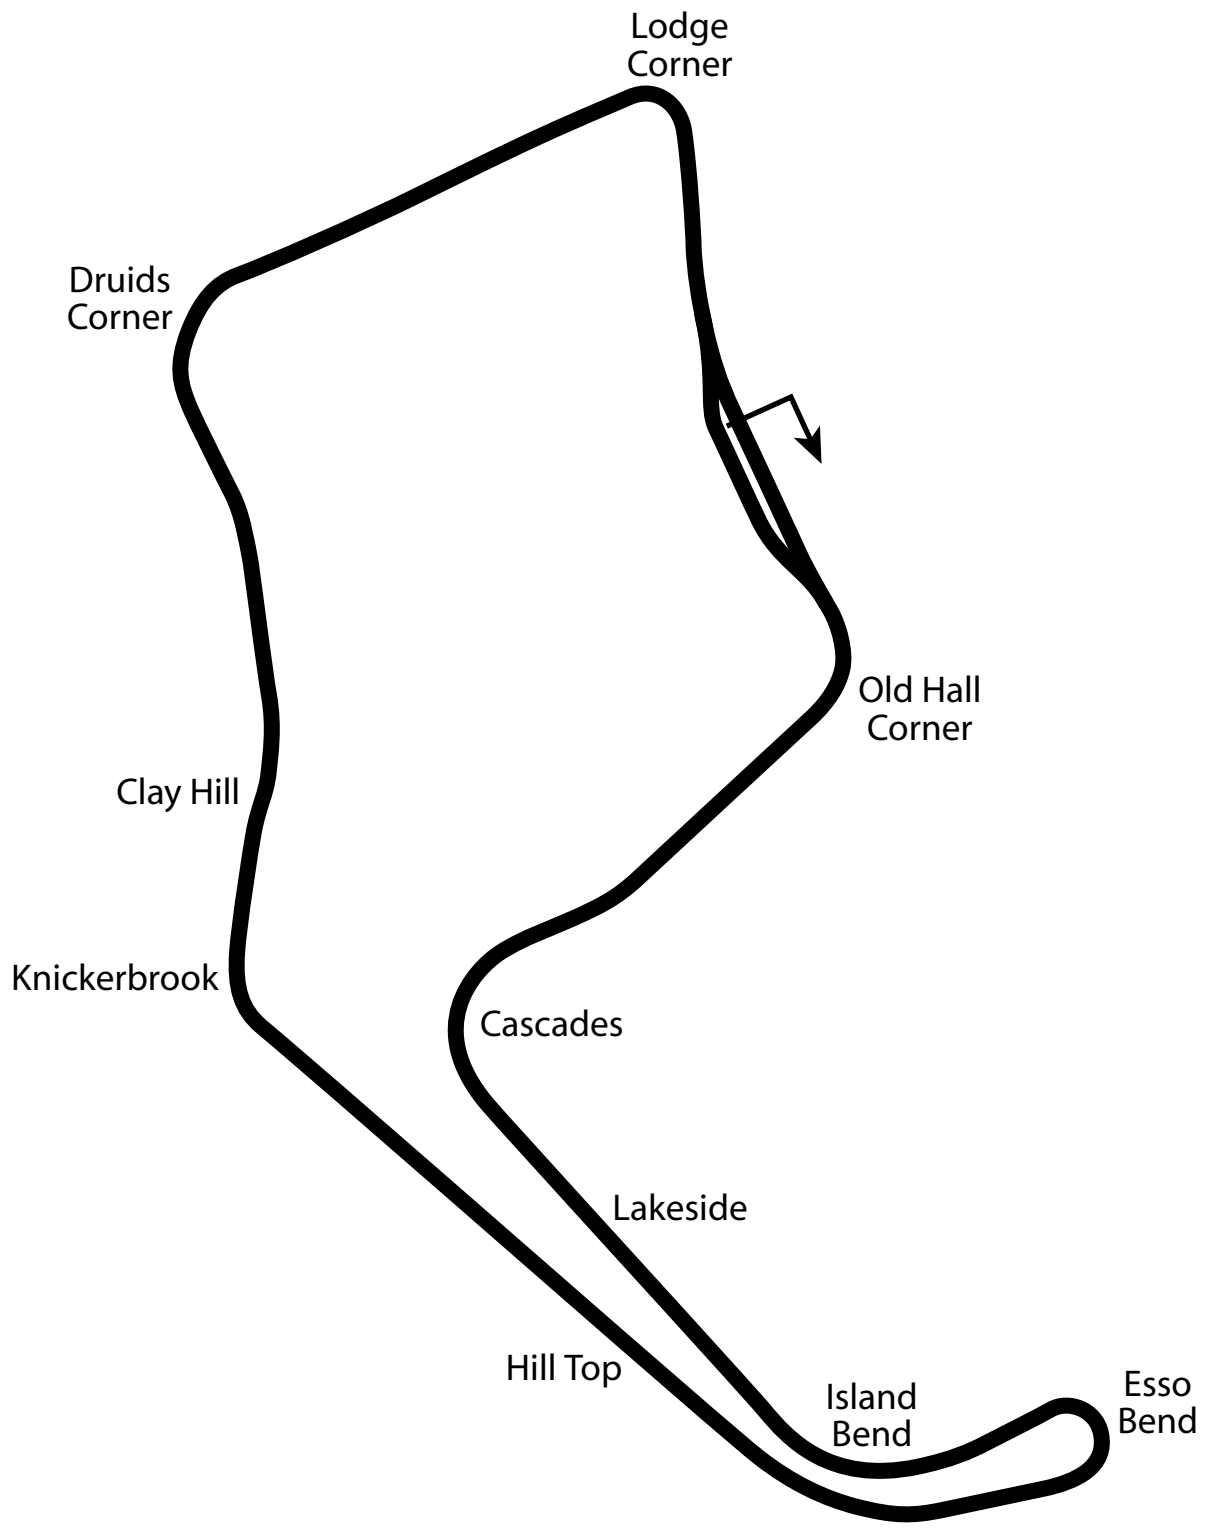

Oulton Park

2.76 miles
4.44 km
9 turns

oultton