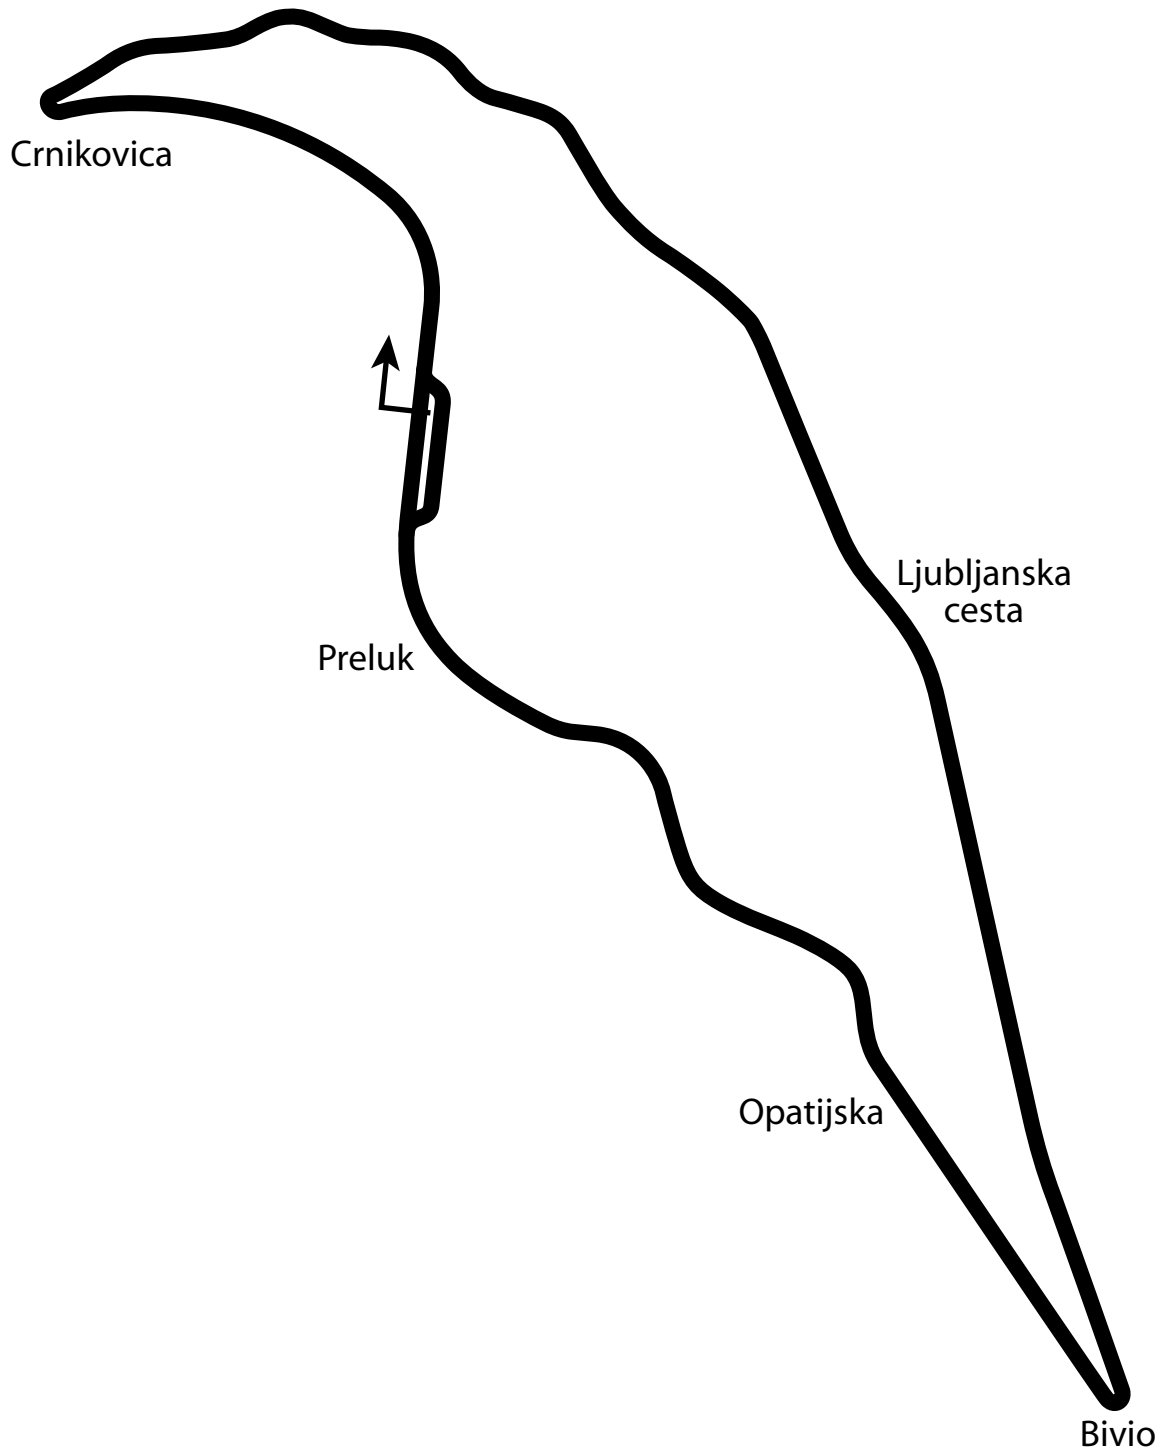

# Opatija Circuit

3.72 miles  
6.00 km  
18 turns

**opatija**