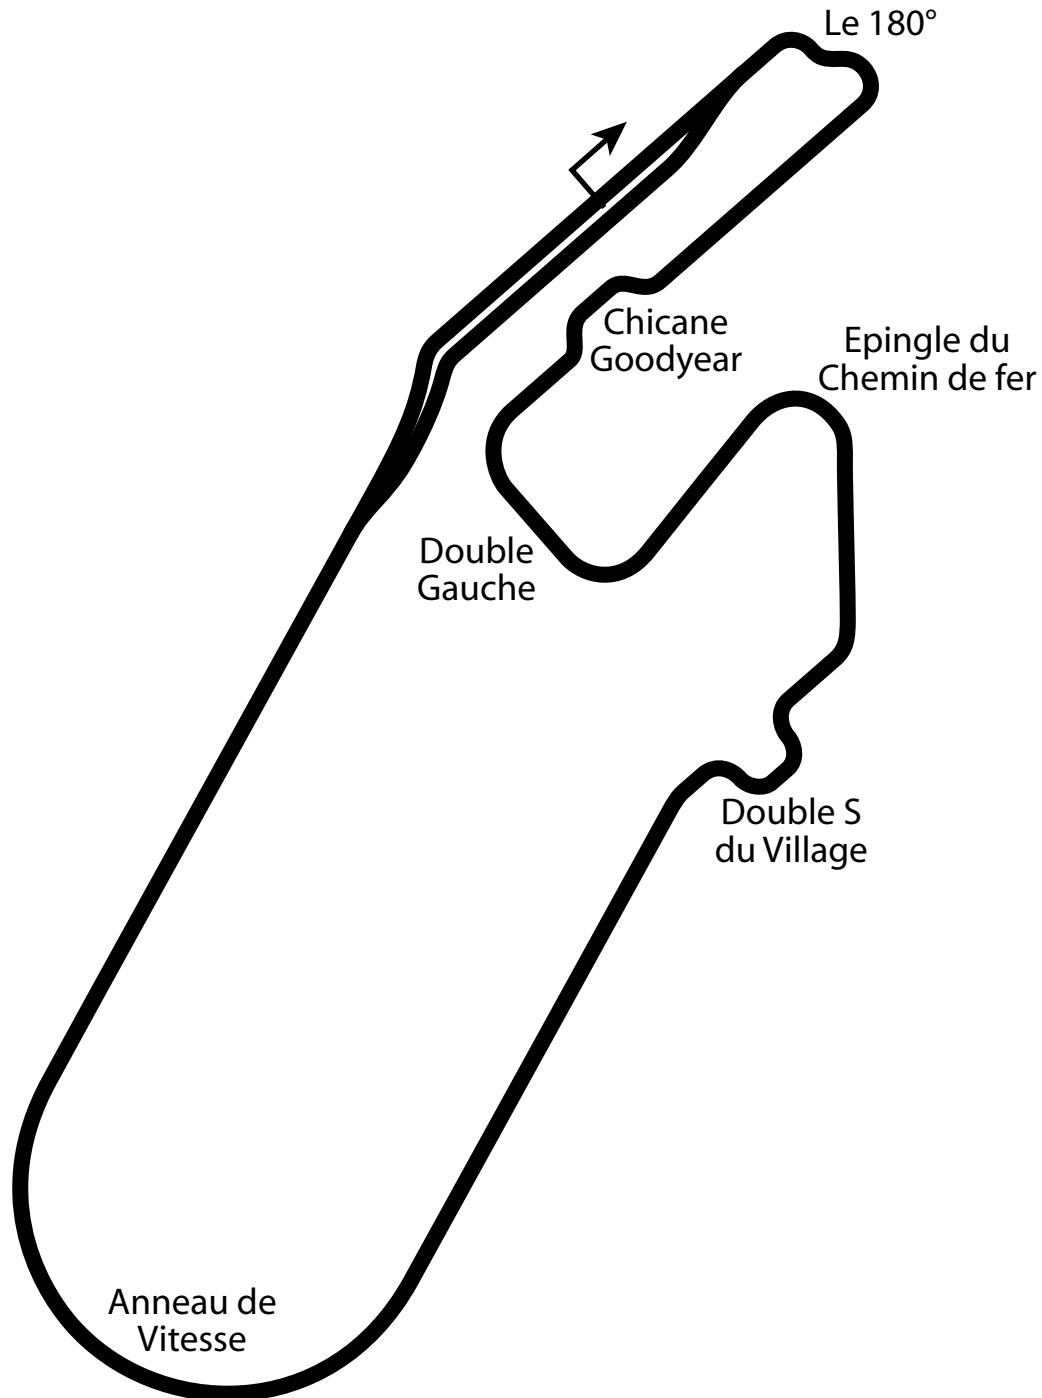

Nicotom Raceway

2.60 miles
4.19 km
19 turns

nicotom