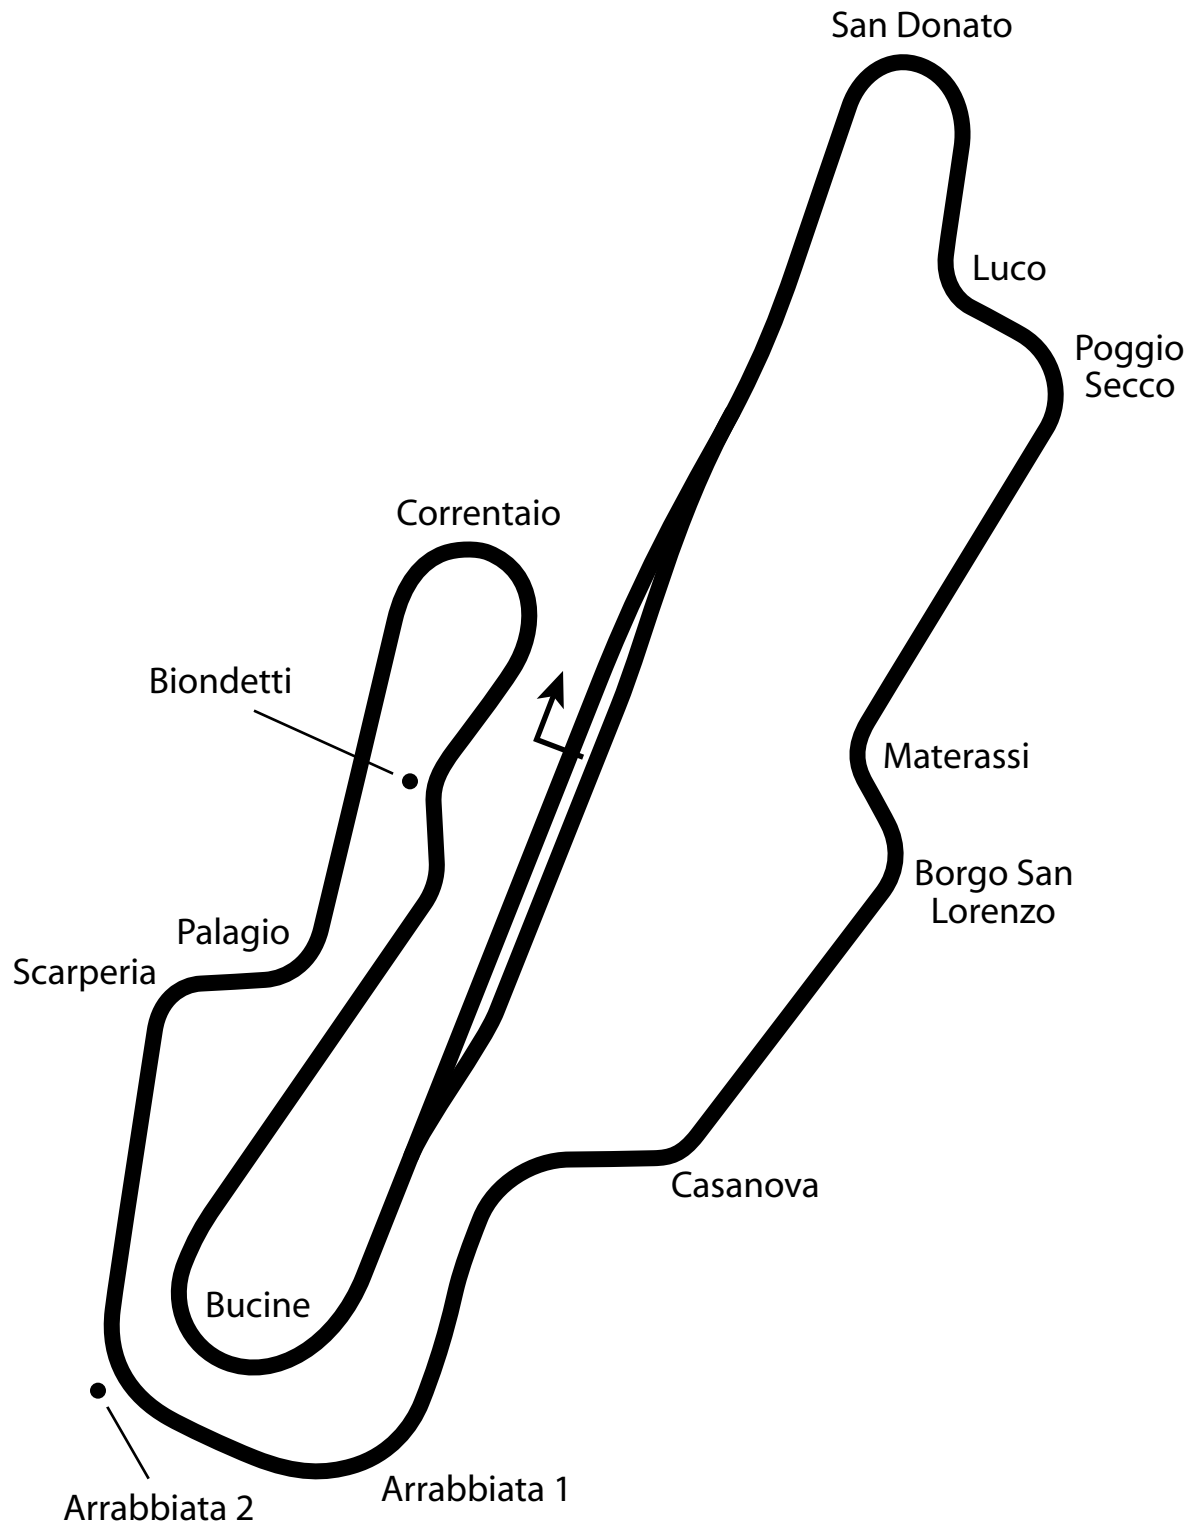

Mugello International Autodrome

3.26 miles
5.24 km
15 turns

mugello