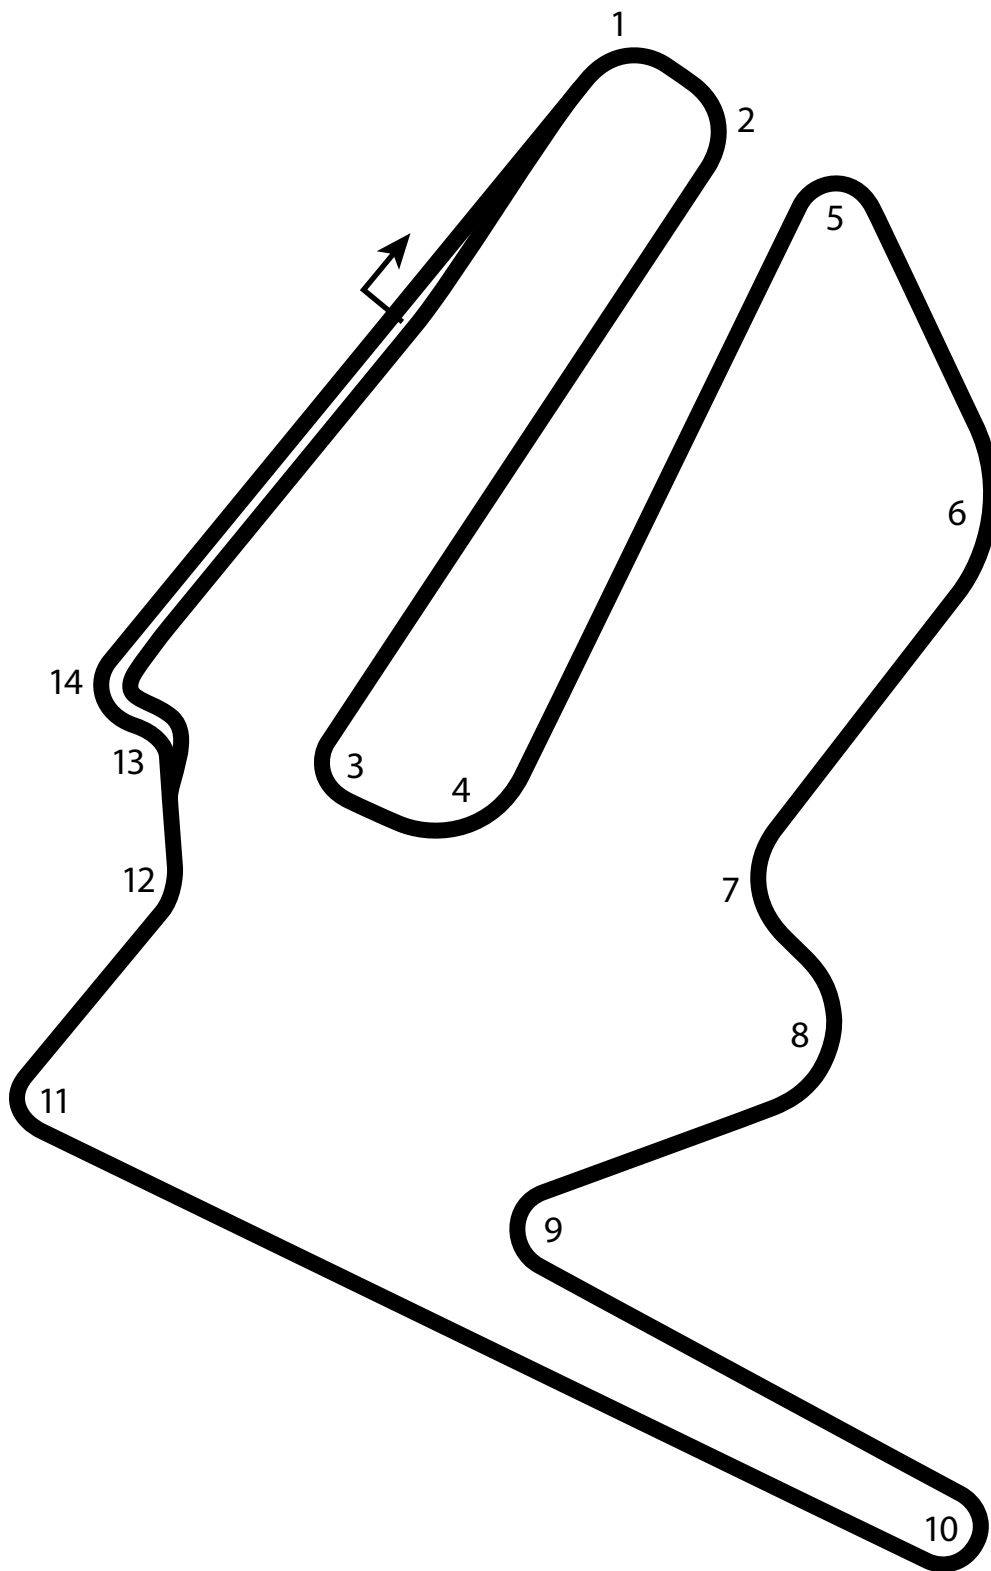

Twin Ring Motegi Road Course

2.98 miles
4.80 km
14 turns

moter