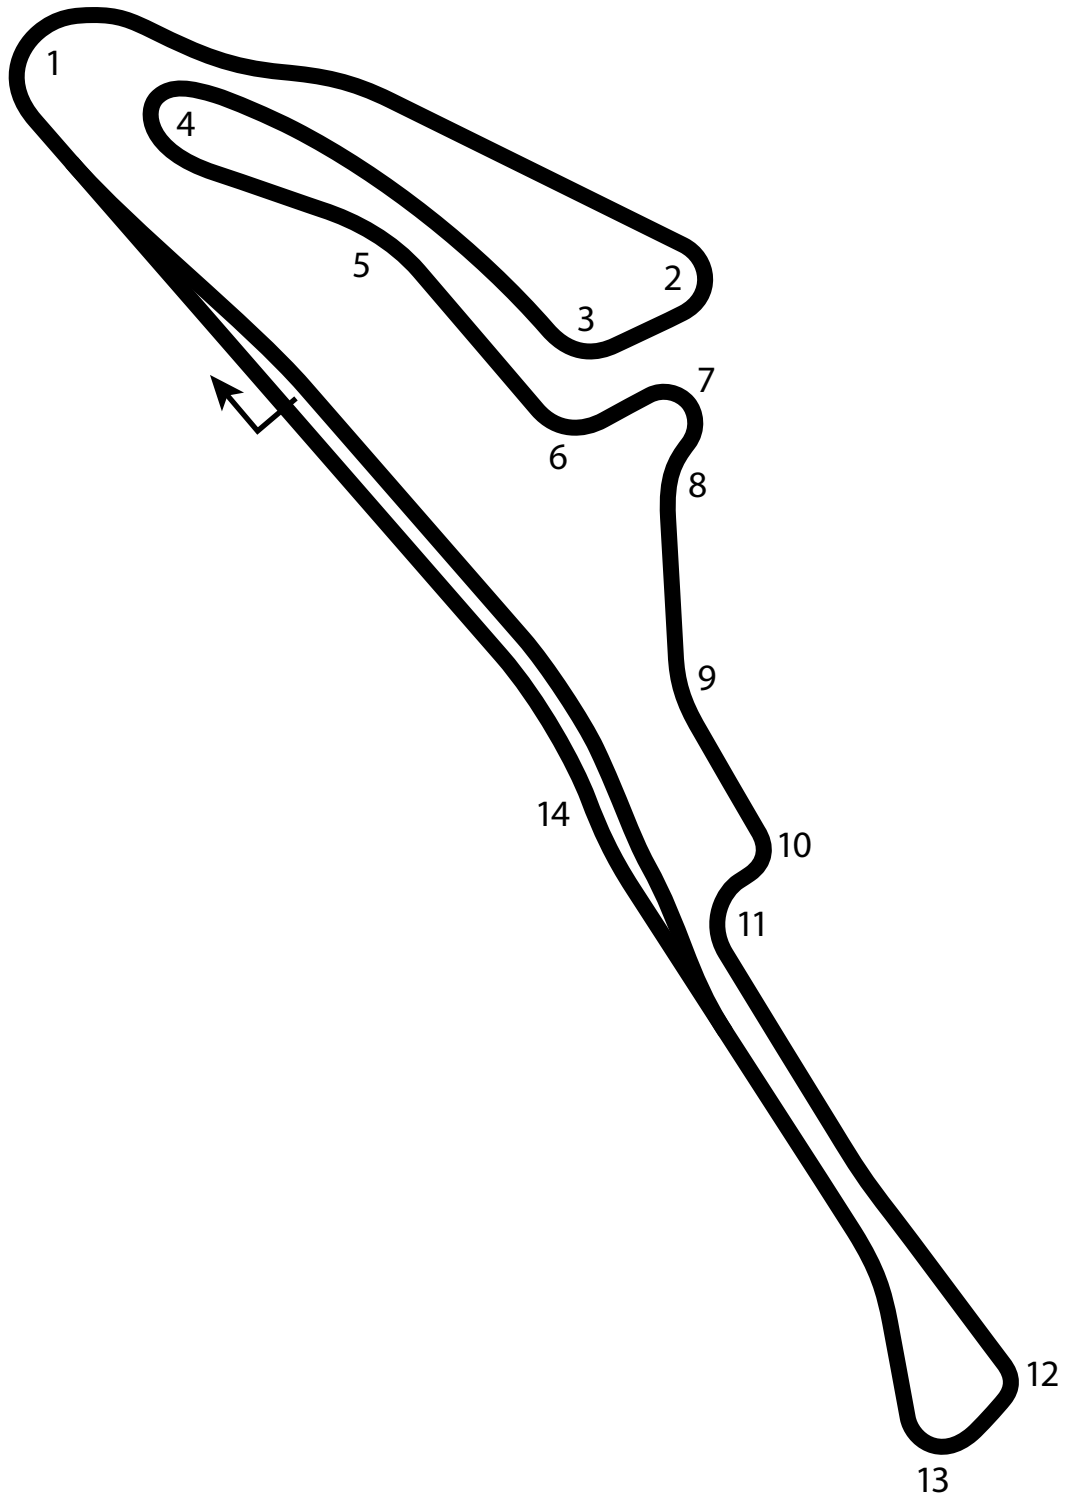

# Central Park Miné Circuit

2.05 miles  
3.30 km  
14 turns

**mine**