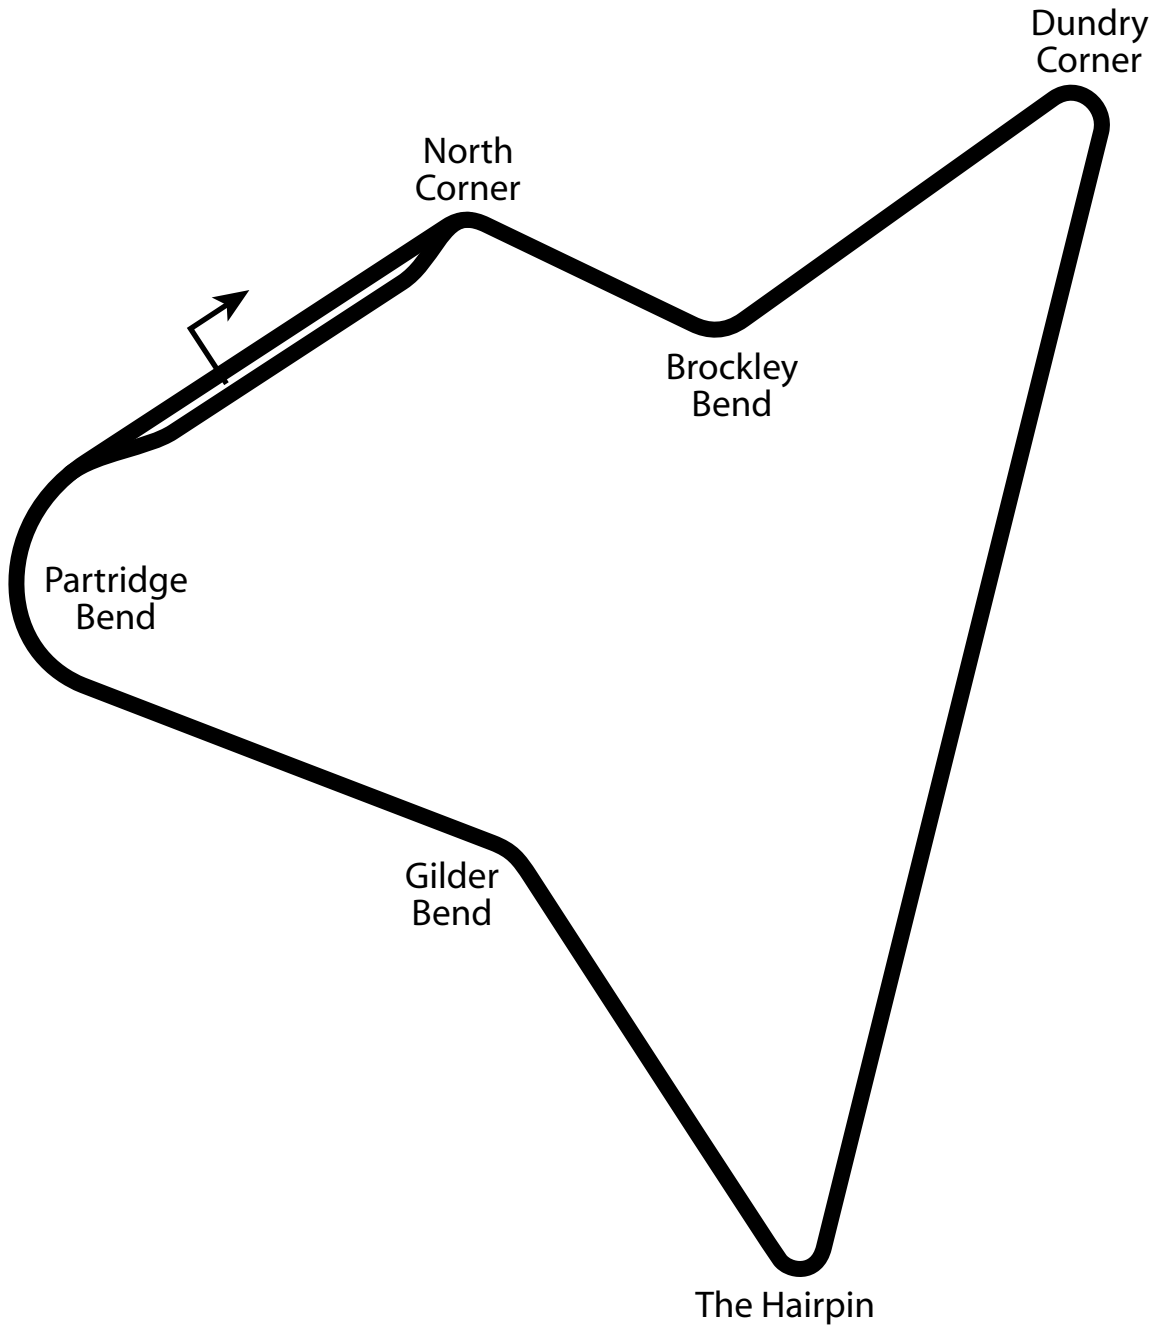

Lulsgate Airfield (1950)

2.10 miles
3.38 km
6 turns

luls21