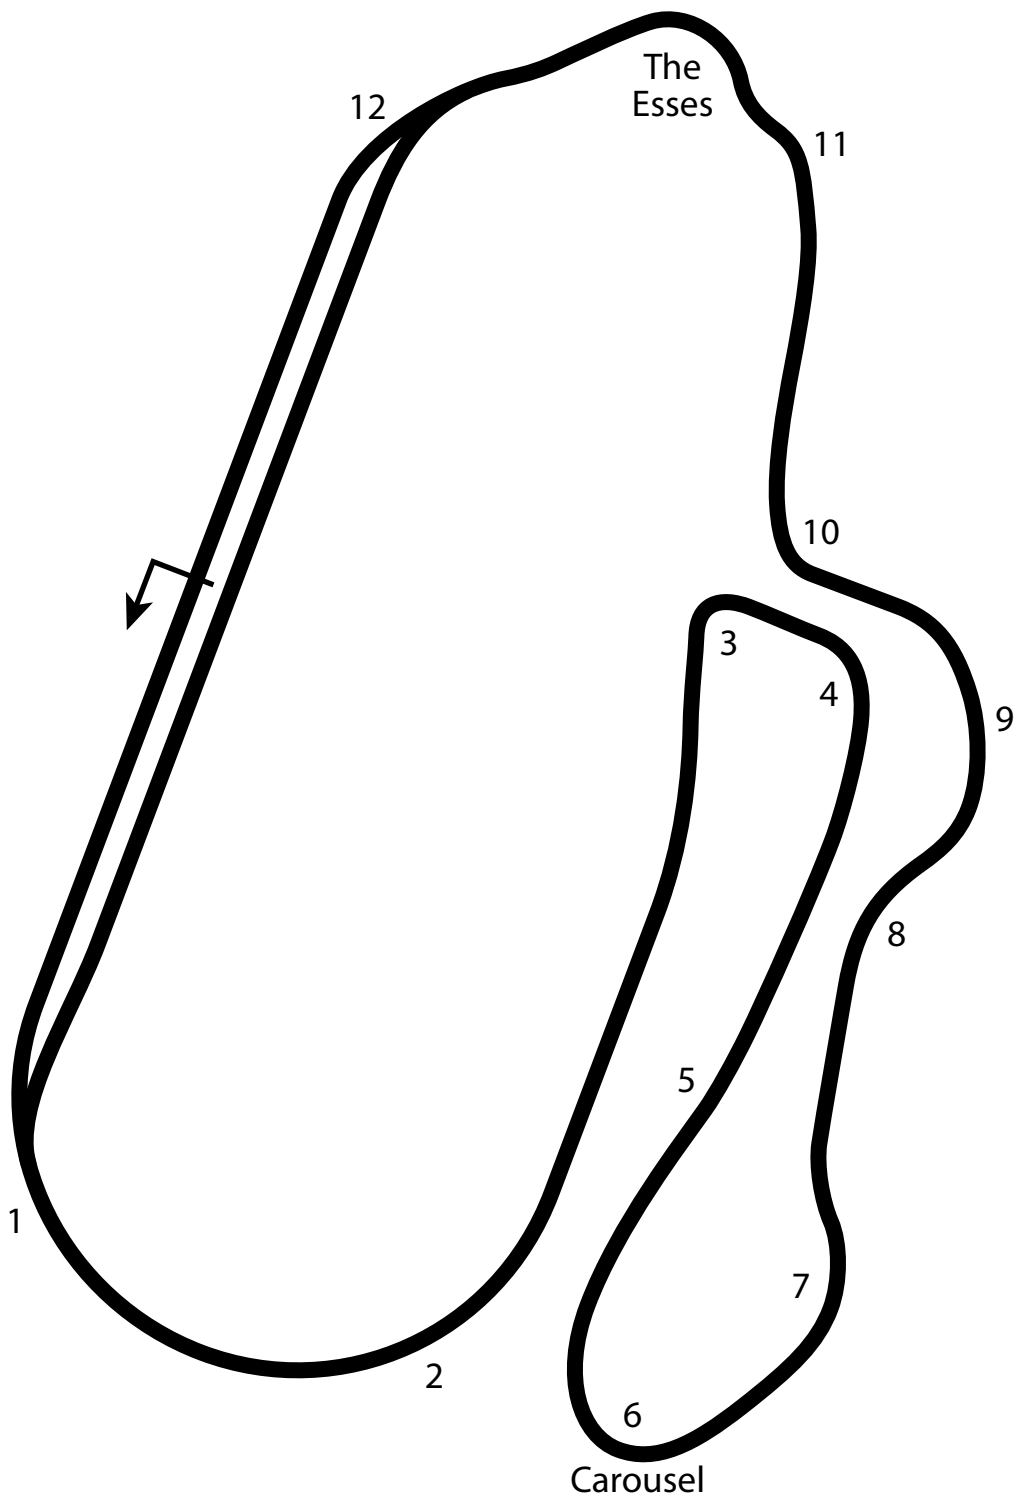

New Hampshire International Speedway

1.63 miles
2.62 km
12 turns

loudon