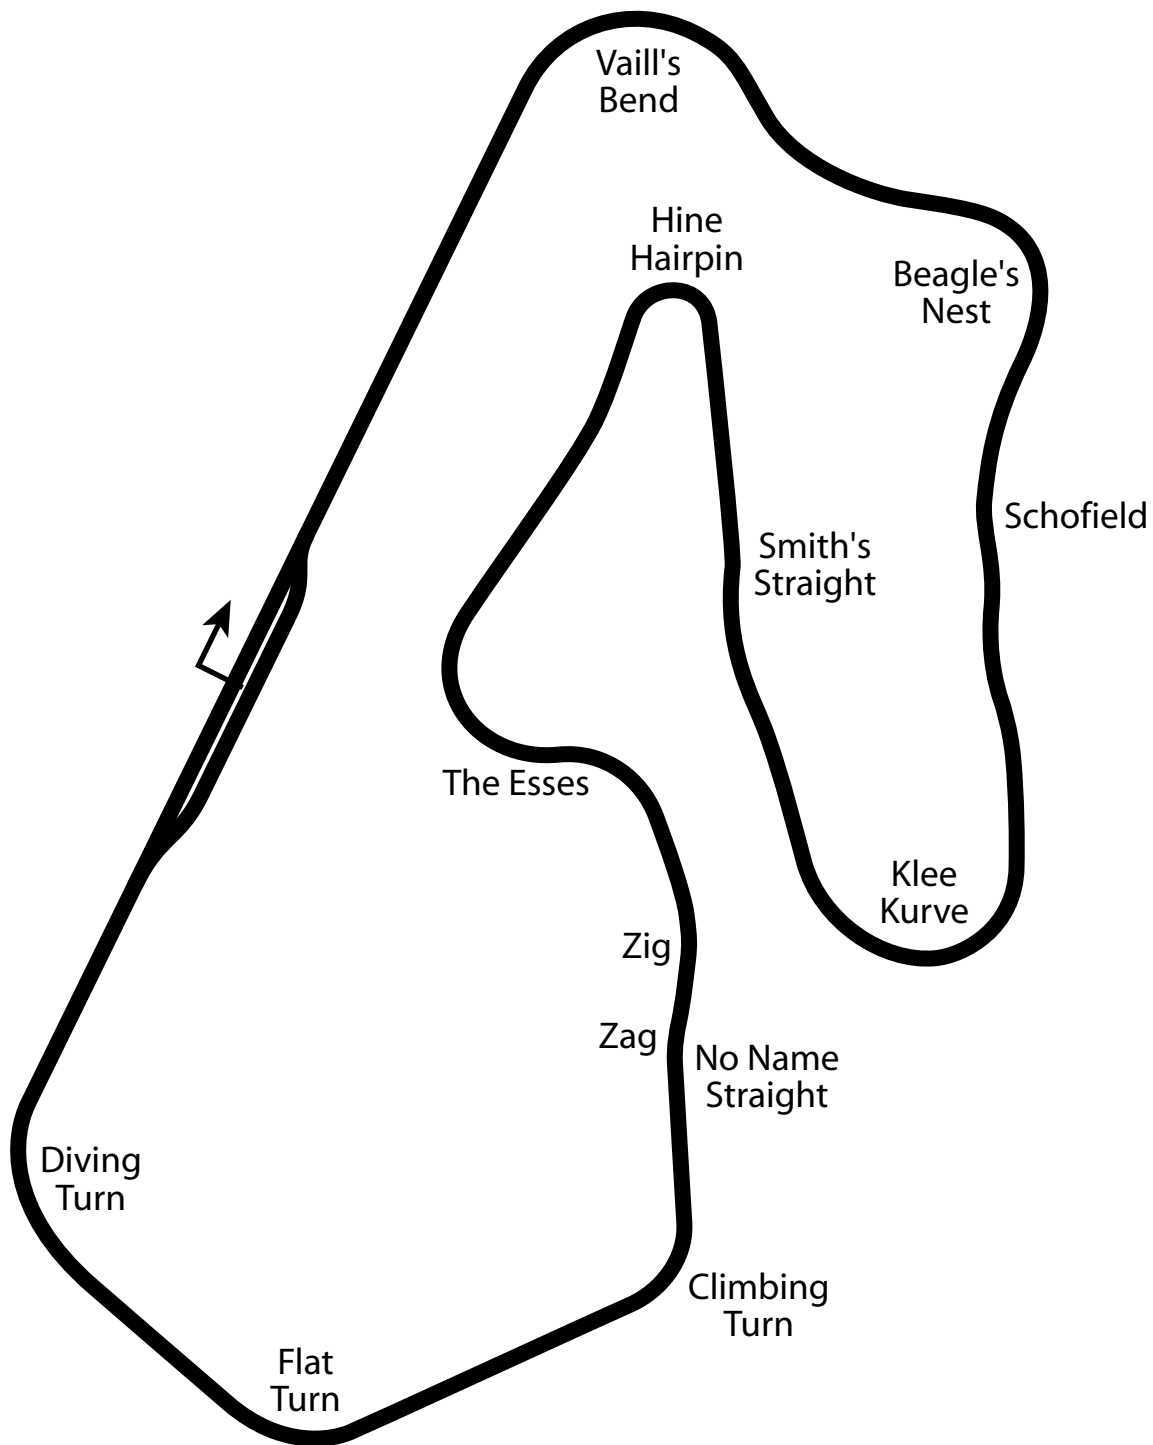

Lime Rock Mountain Circuit

2.93 miles
4.72 km
10 turns

lime_mc