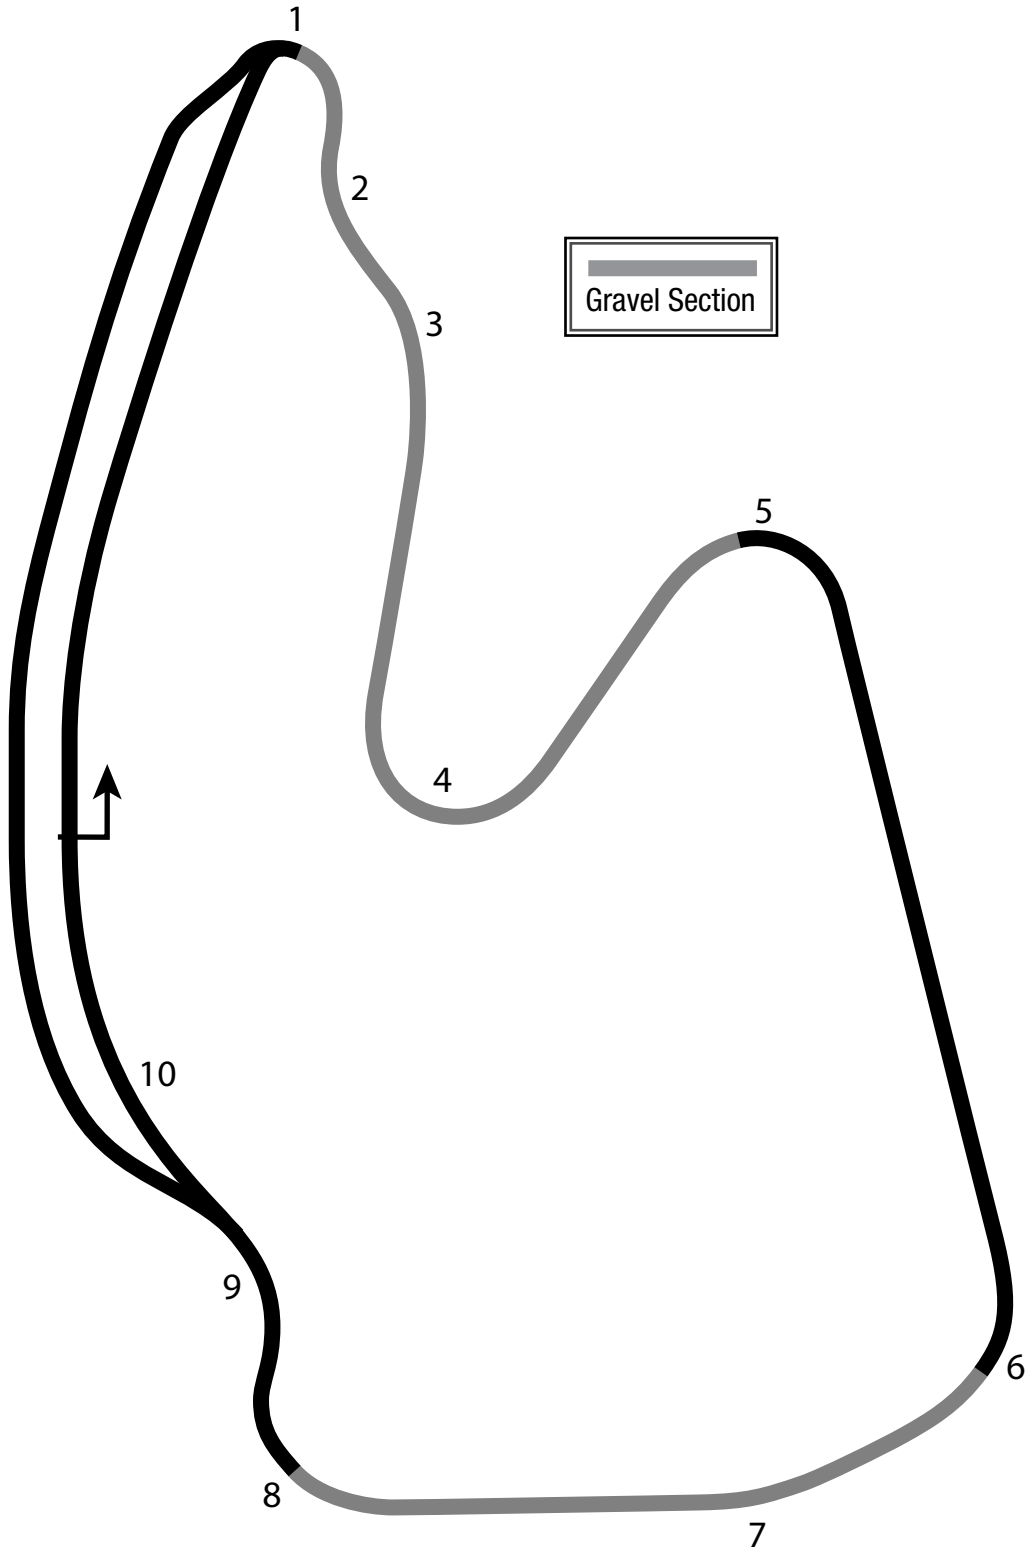

Live For Speed Rallycross Circuit

1.10 miles
2.04 km
10 turns

lfsrx