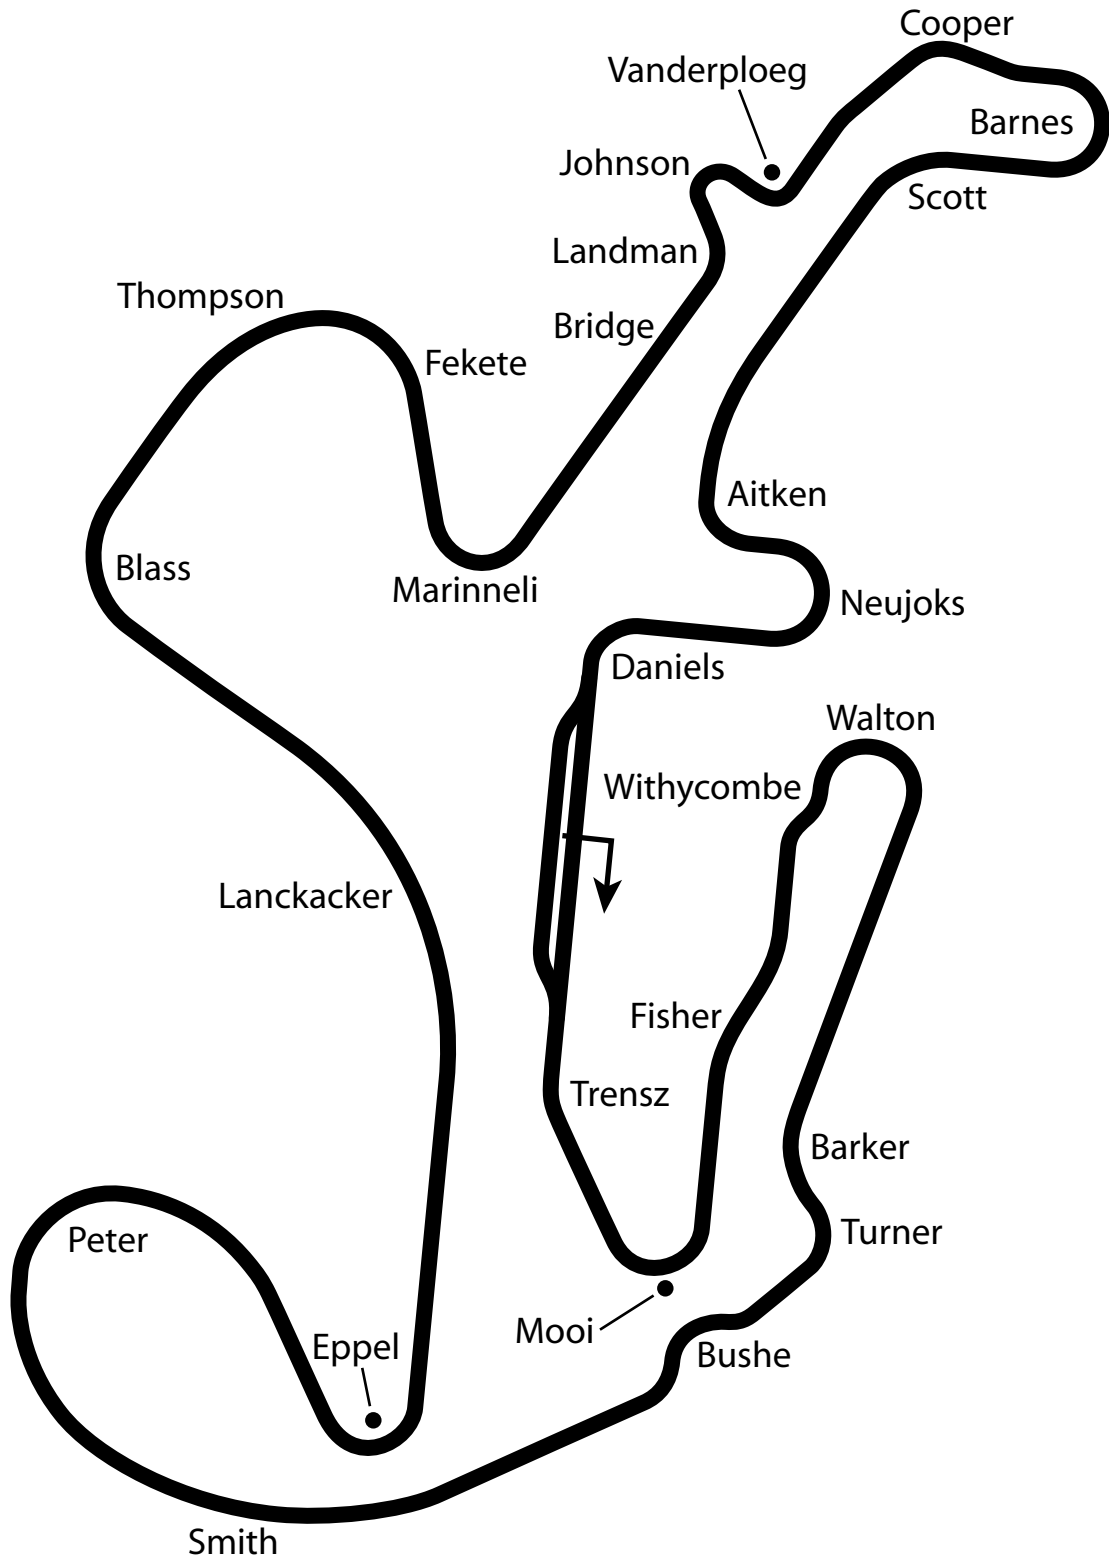

# Legends 2

6.83 miles  
11.00 km  
26 turns

## ***legends2***