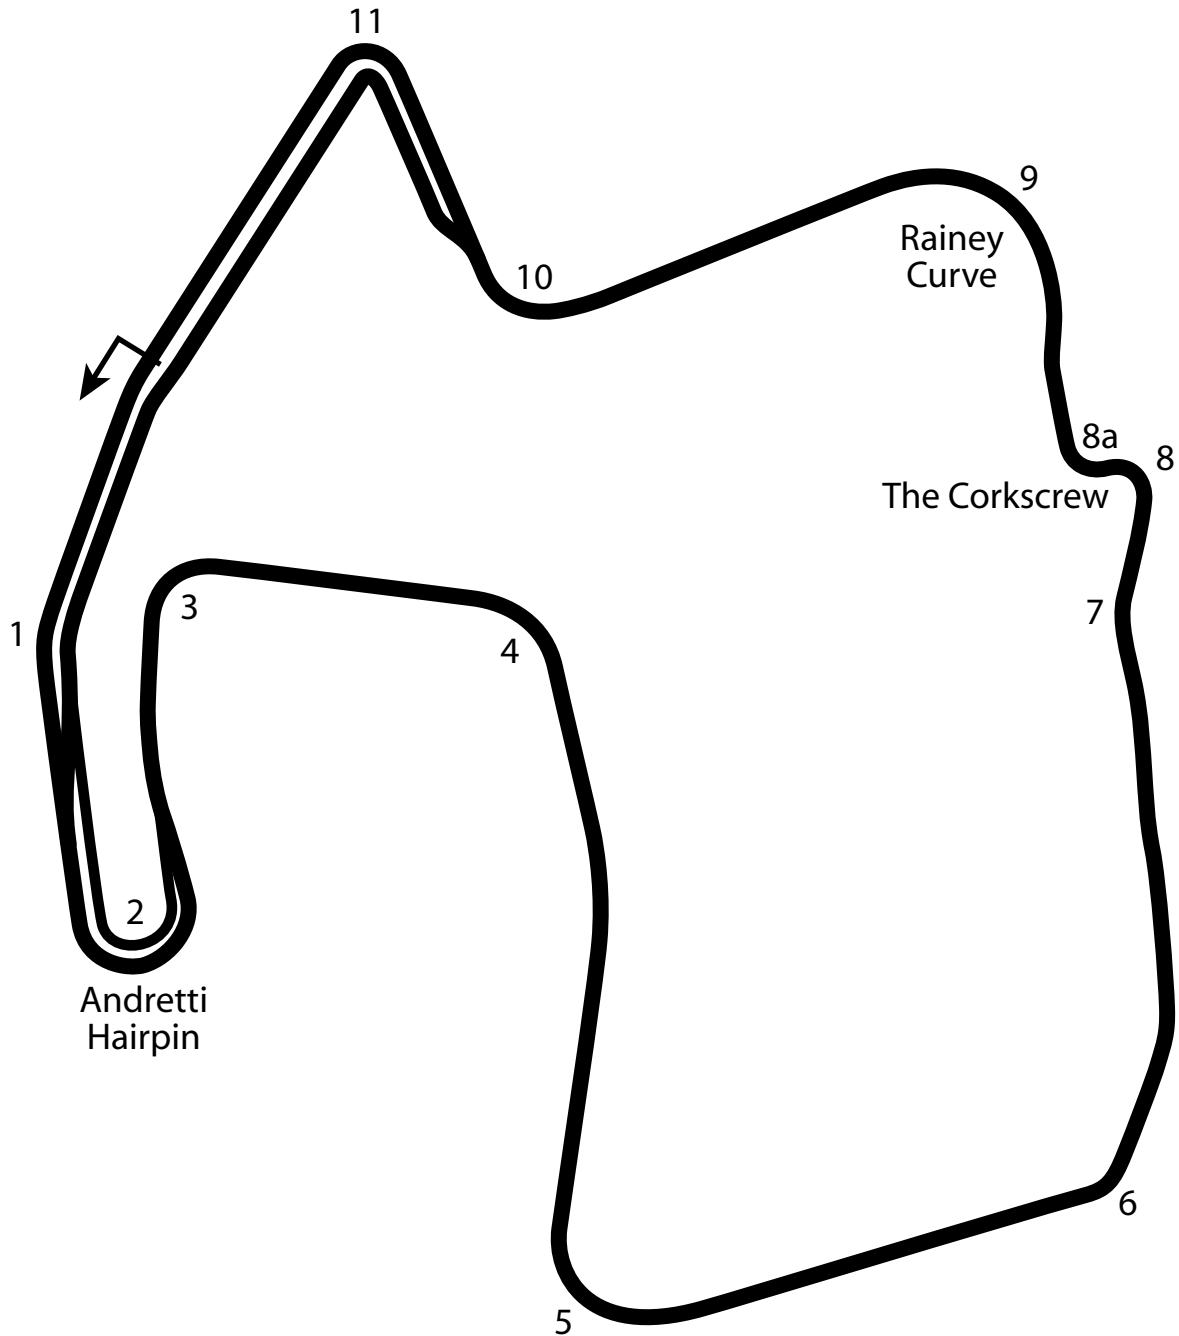

# Laguna Seca Raceway (1995)

2.21 miles  
3.56 km  
11 turns

**laguna95**