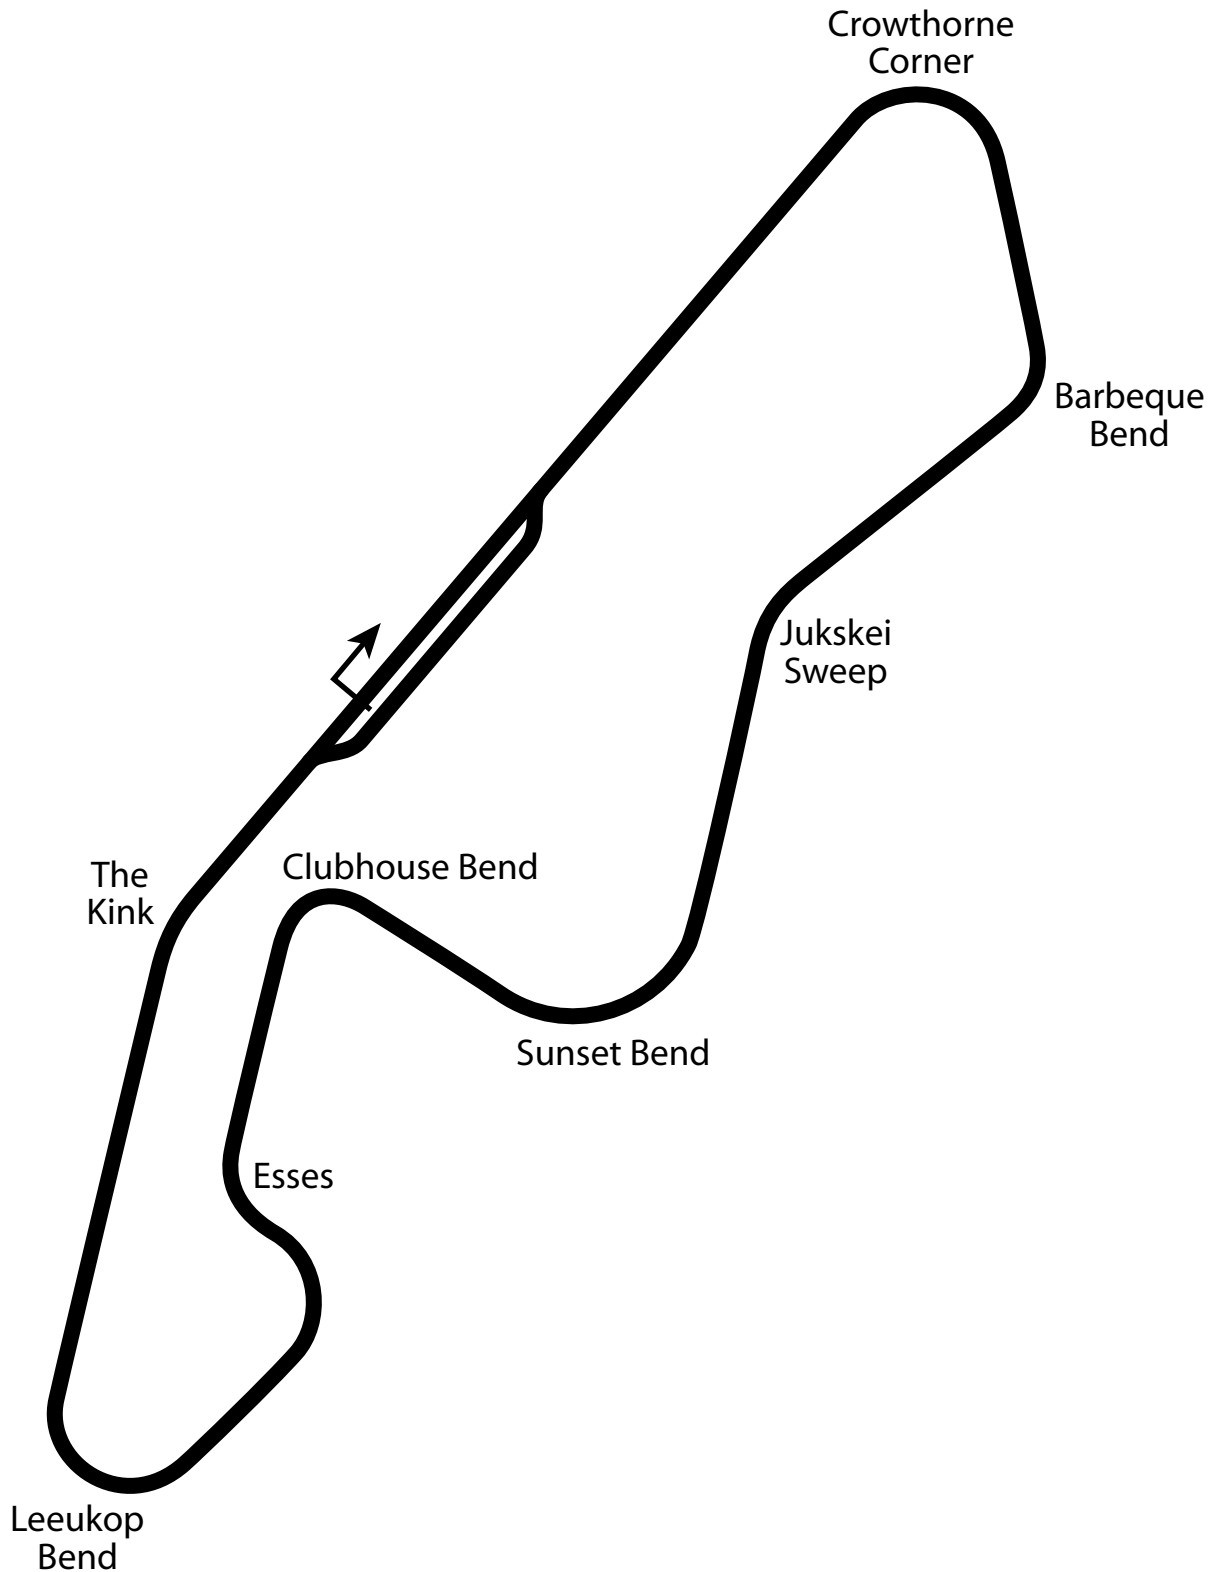

# Kyalami Motor Race Track

2.54 miles  
4.09 km  
9 turns

***kyalnite***