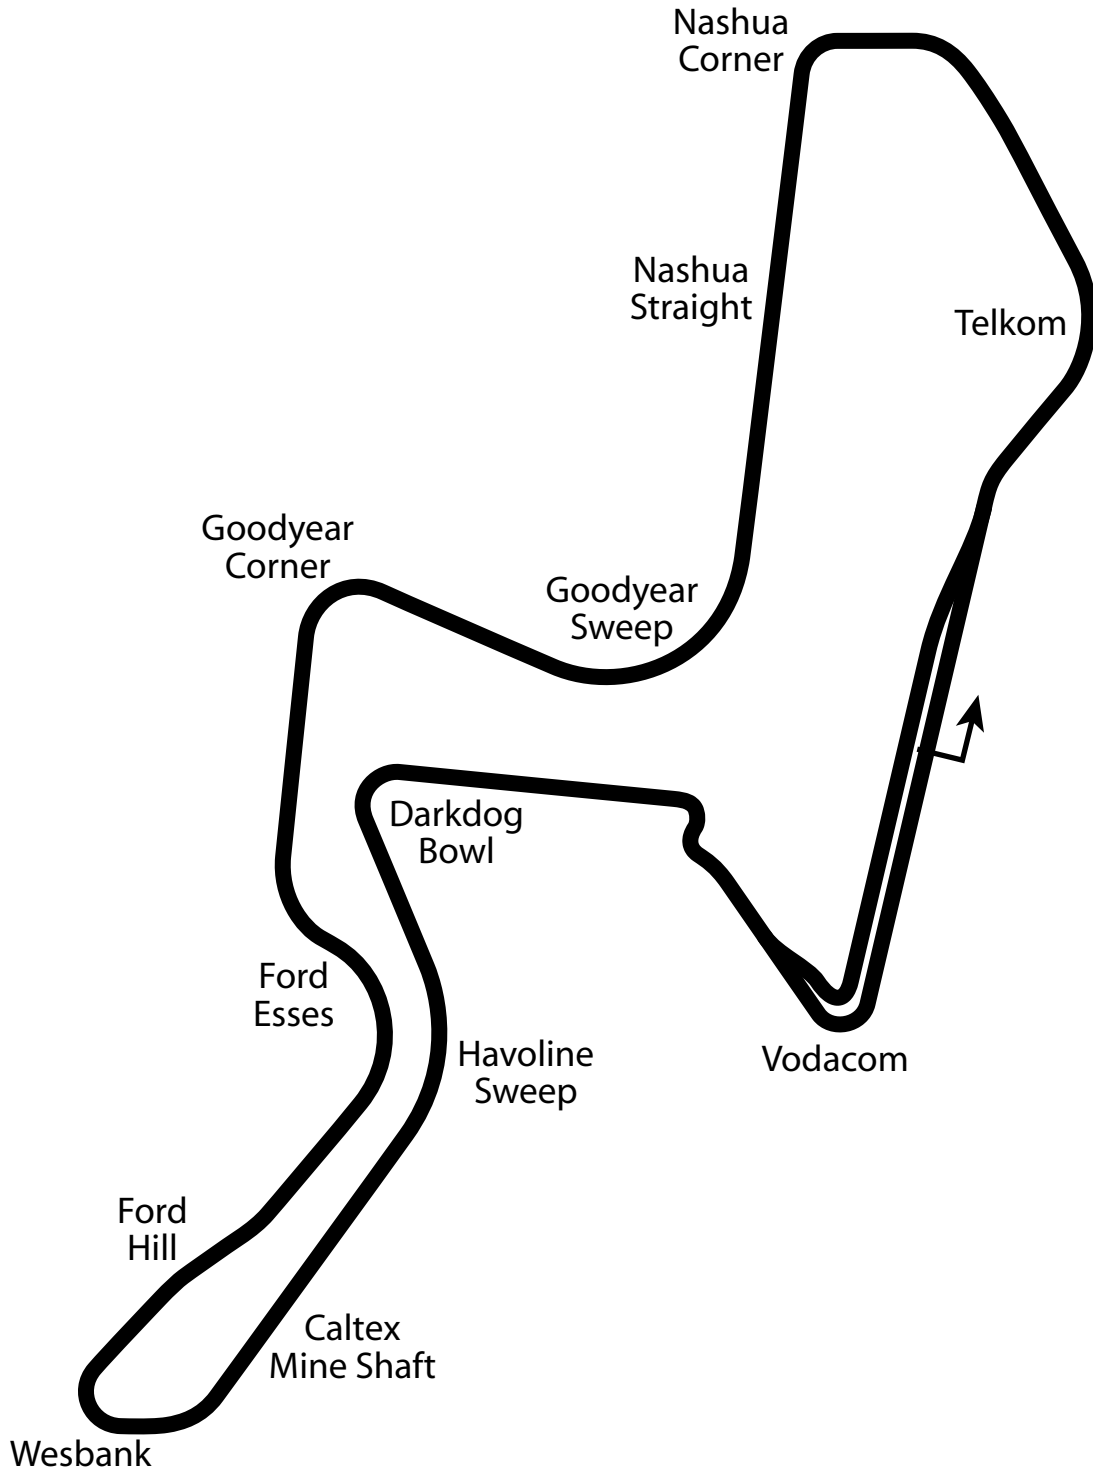

Kyalami Grand Prix Circuit

2.65 miles
4.26 km
15 turns

kya93