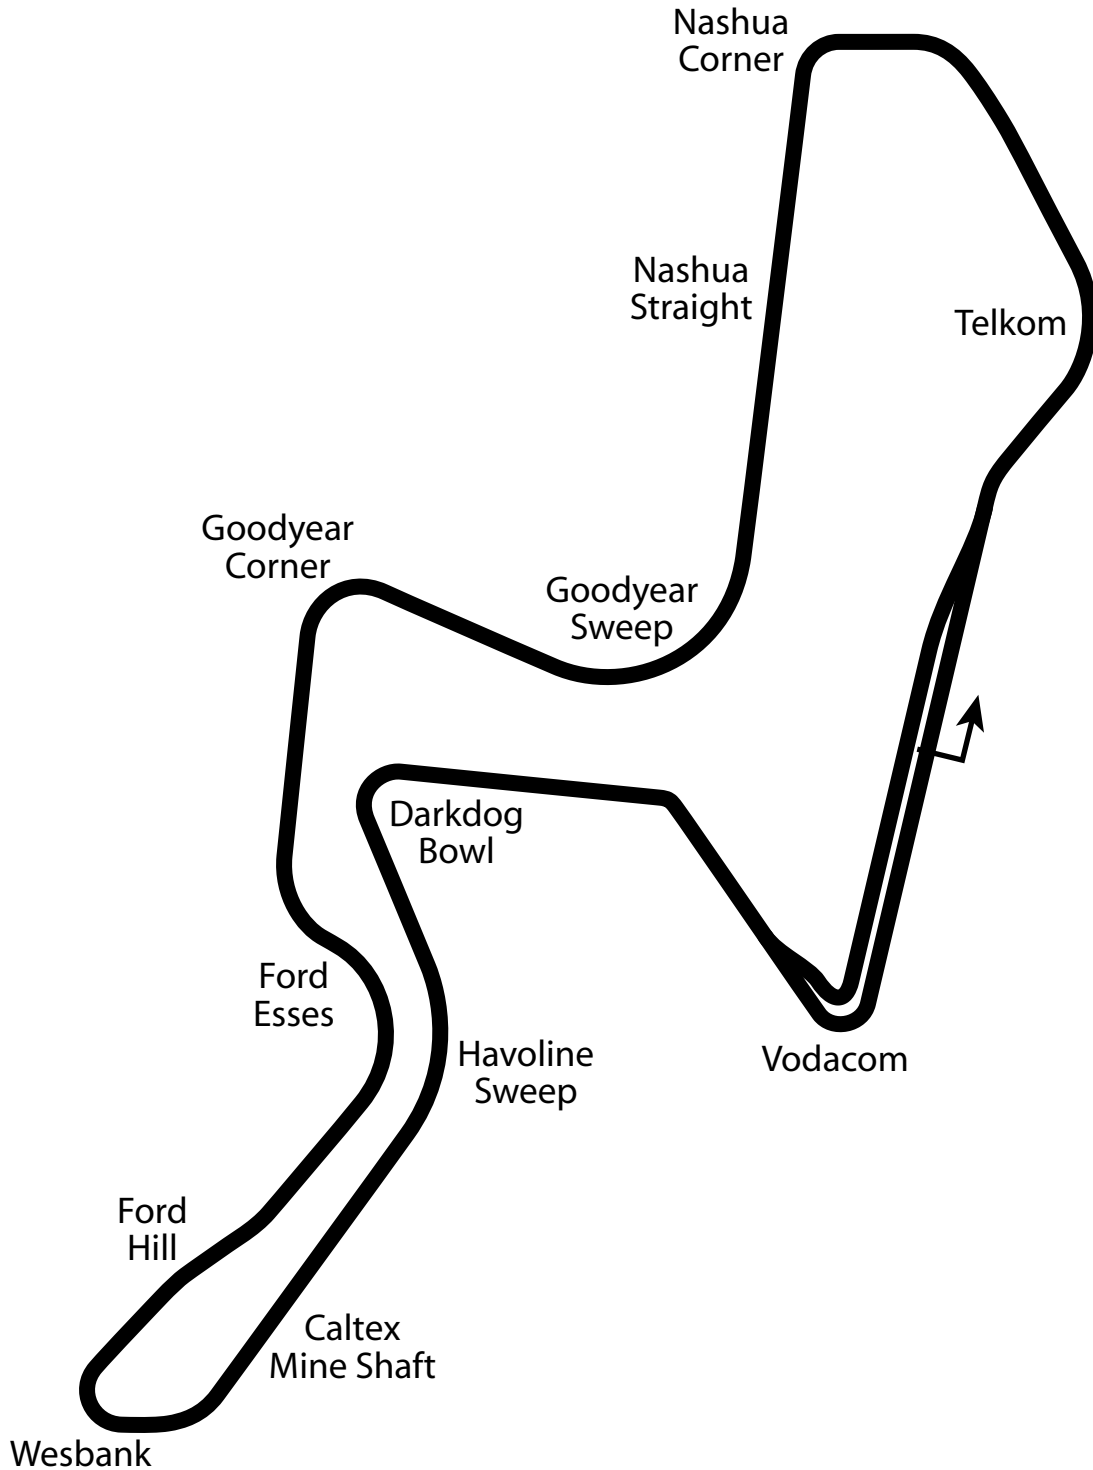

# Kyalami Grand Prix Circuit

2.64 miles  
4.25 km  
15 turns

**kya92**