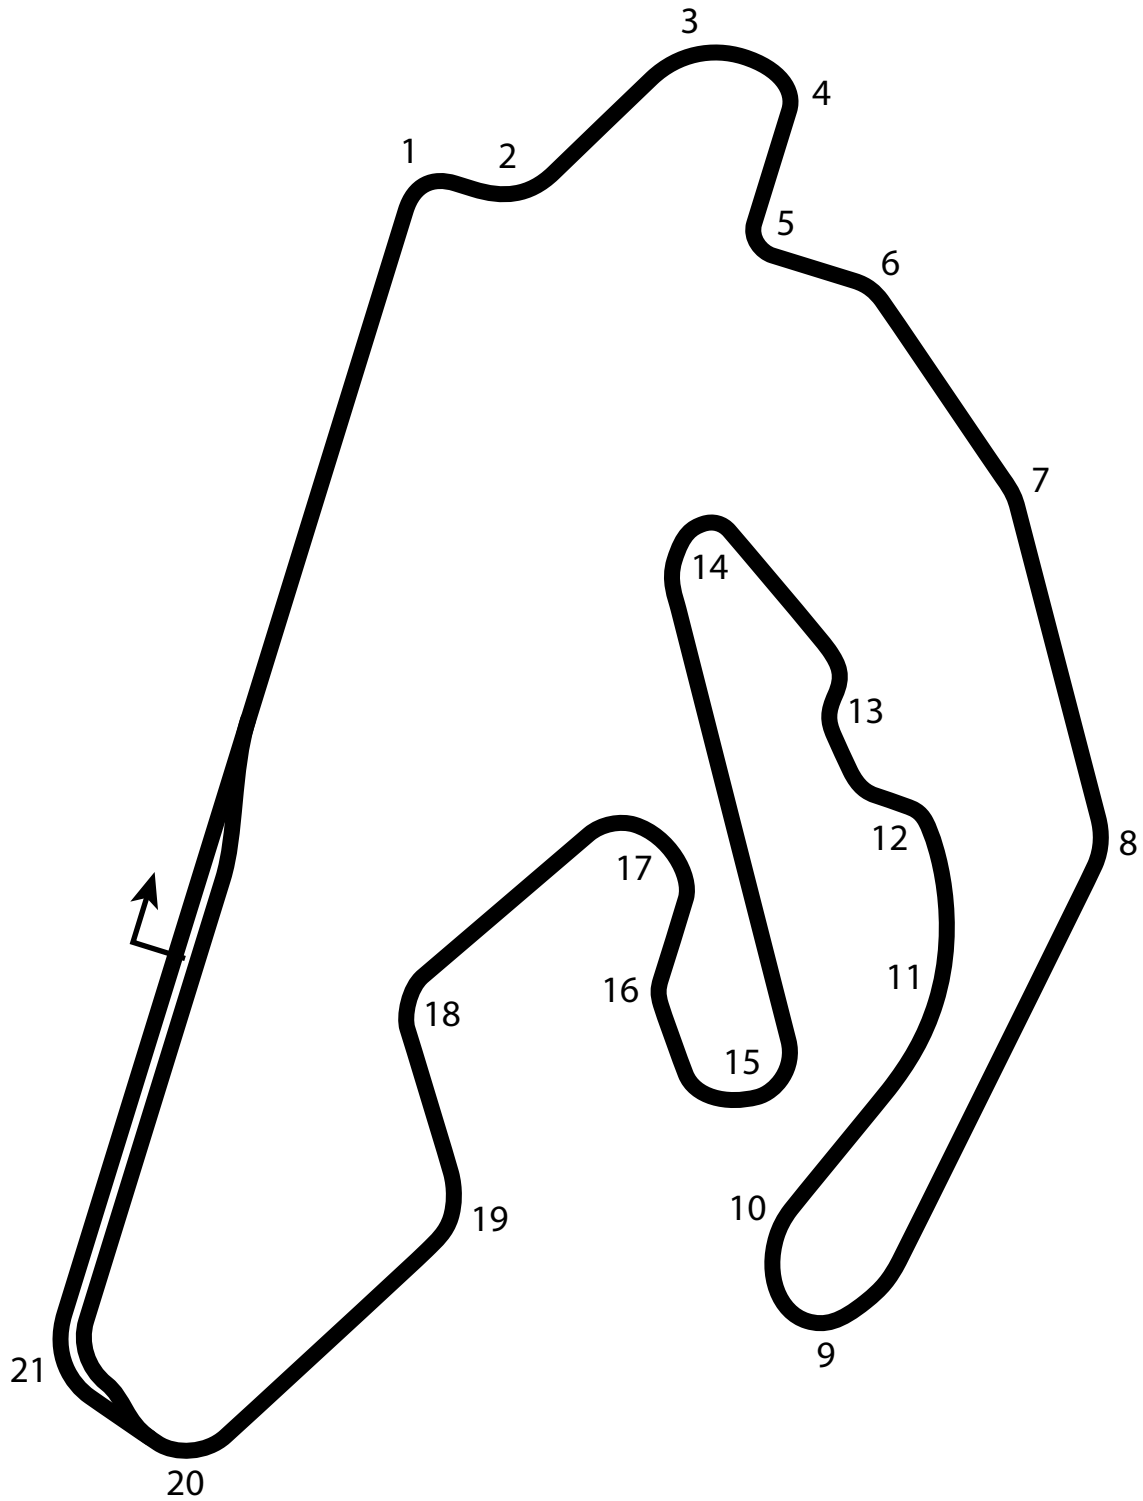

# King Raceway

3.76 miles  
6.06 km  
21 turns

**king**