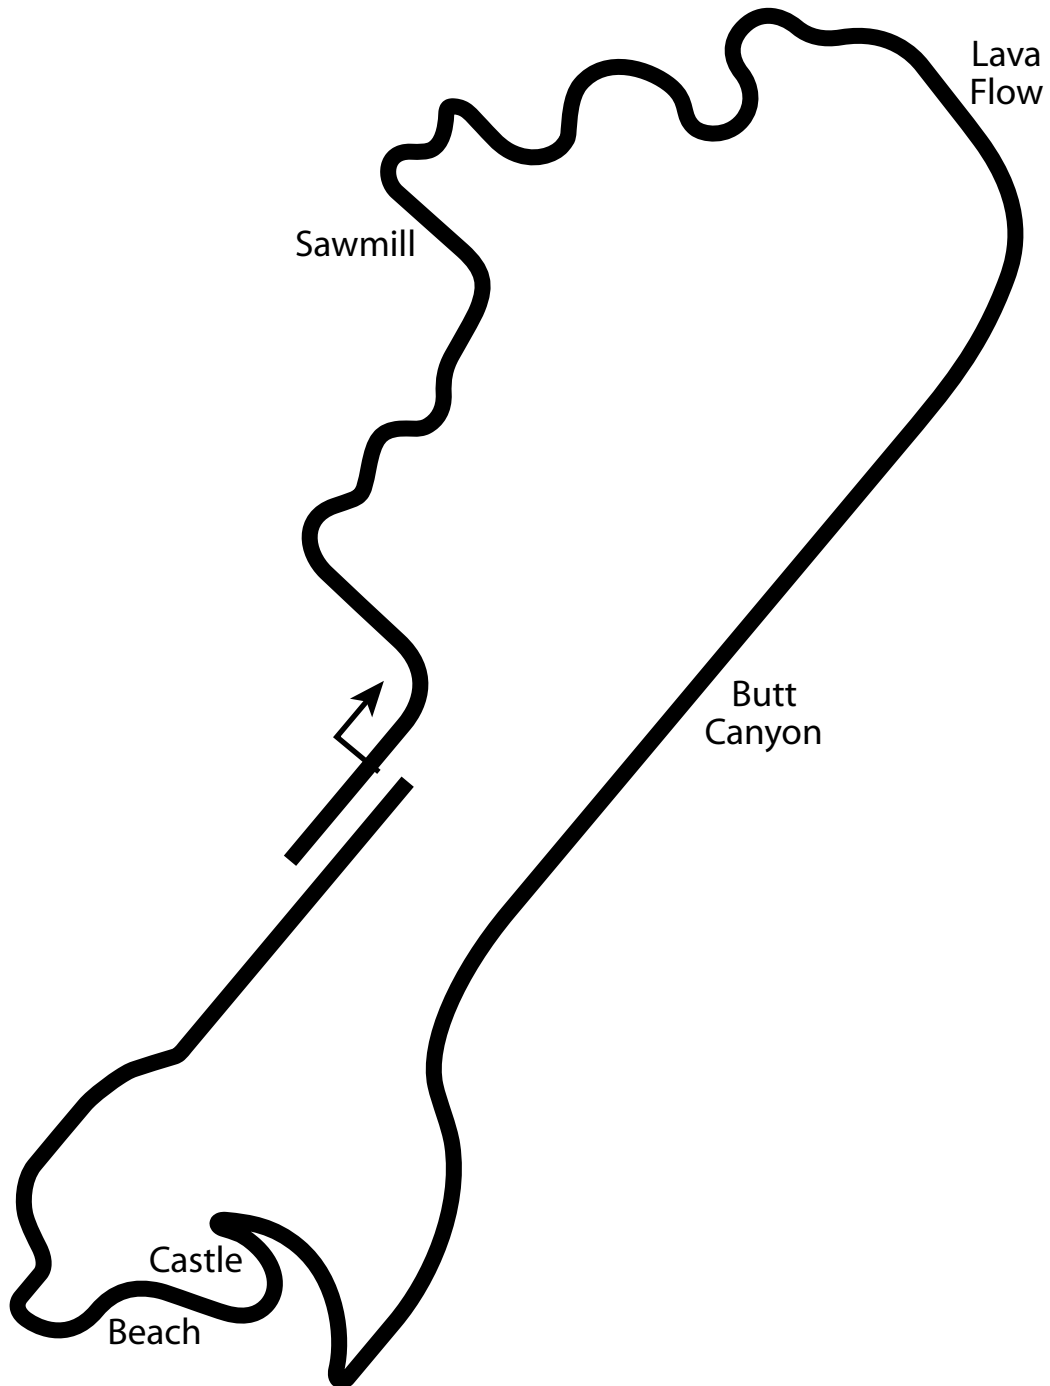

GPL Rally2 - Stage 11

J. T. Canyon

8.44 miles

13.58 km

31 turns

jtcanyon