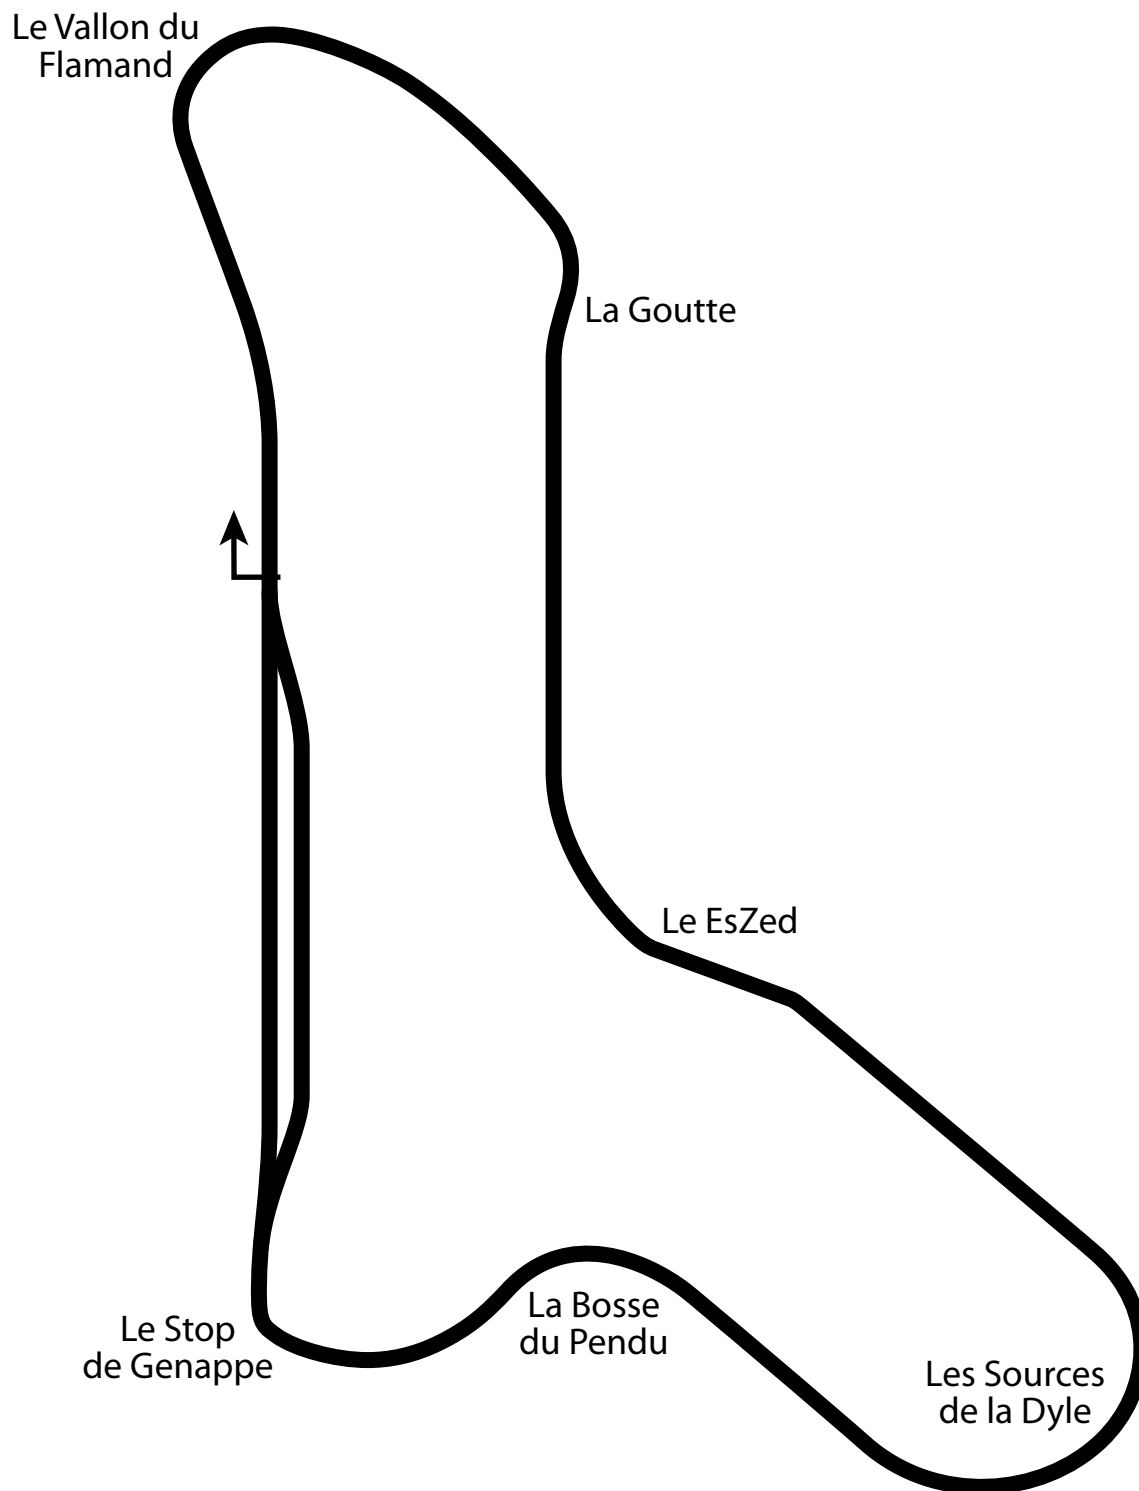

Houtain-le-Val Club Track

2.68 miles
4.32 km
8 turns

houtain