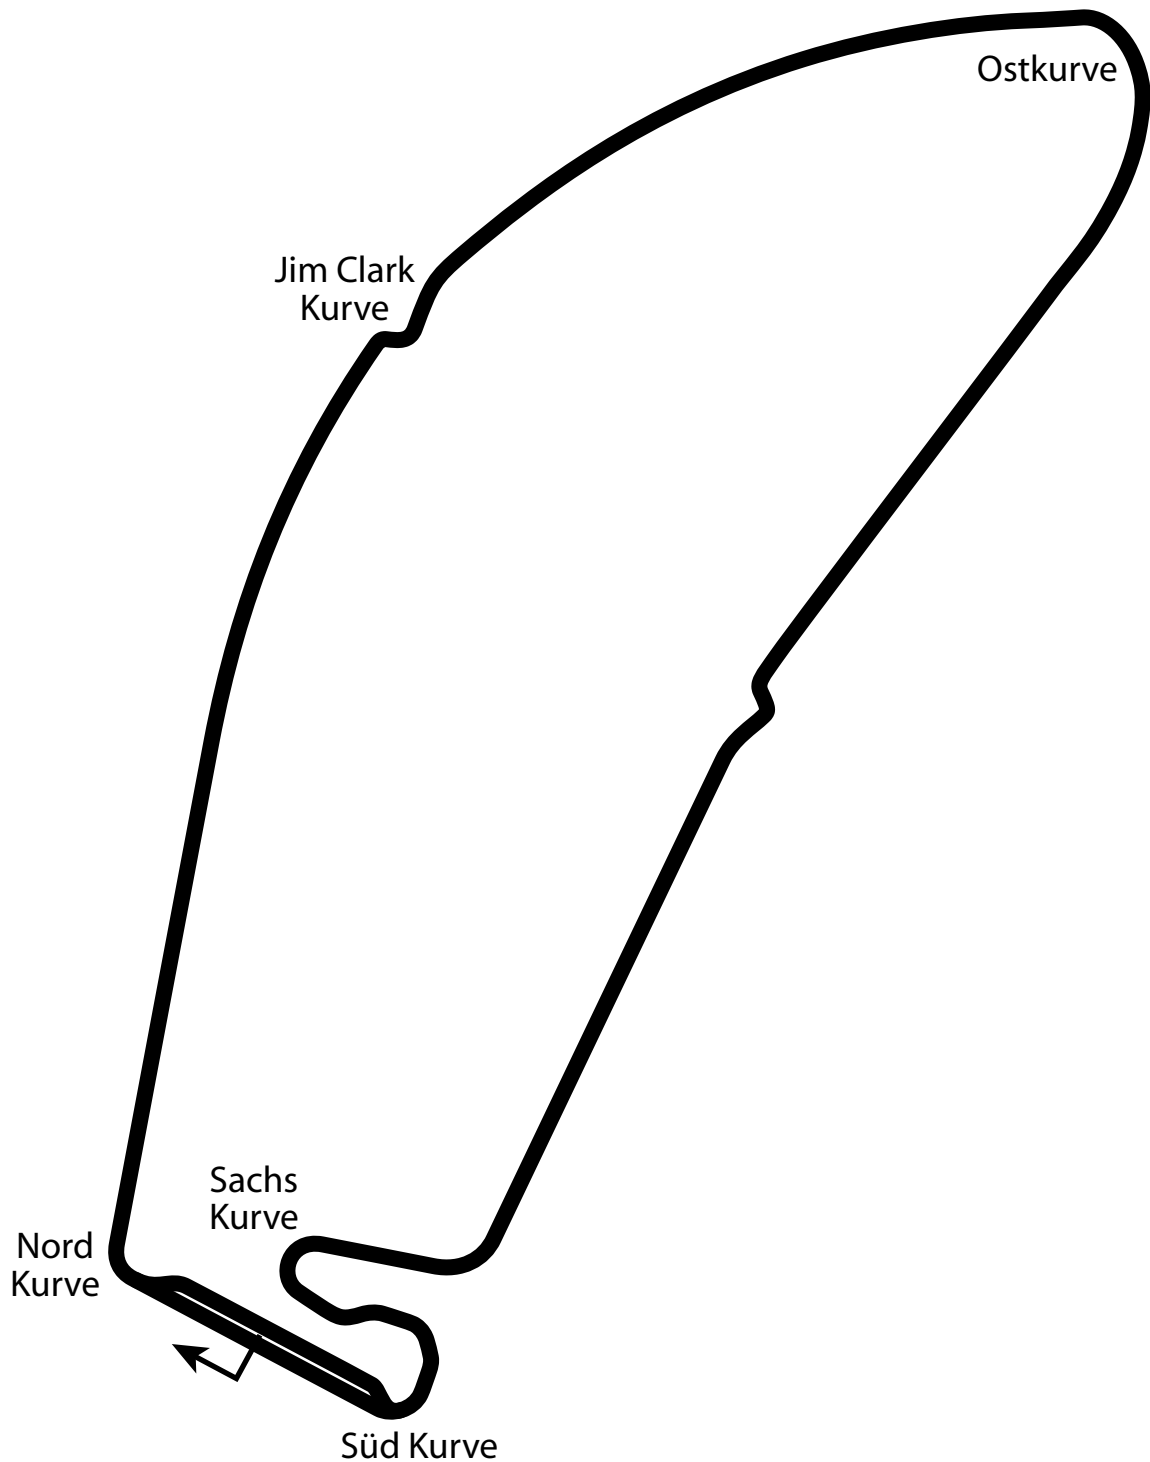

Motodrom Hockenheim

4.22 miles
6.79 km
9 turns

hocken70