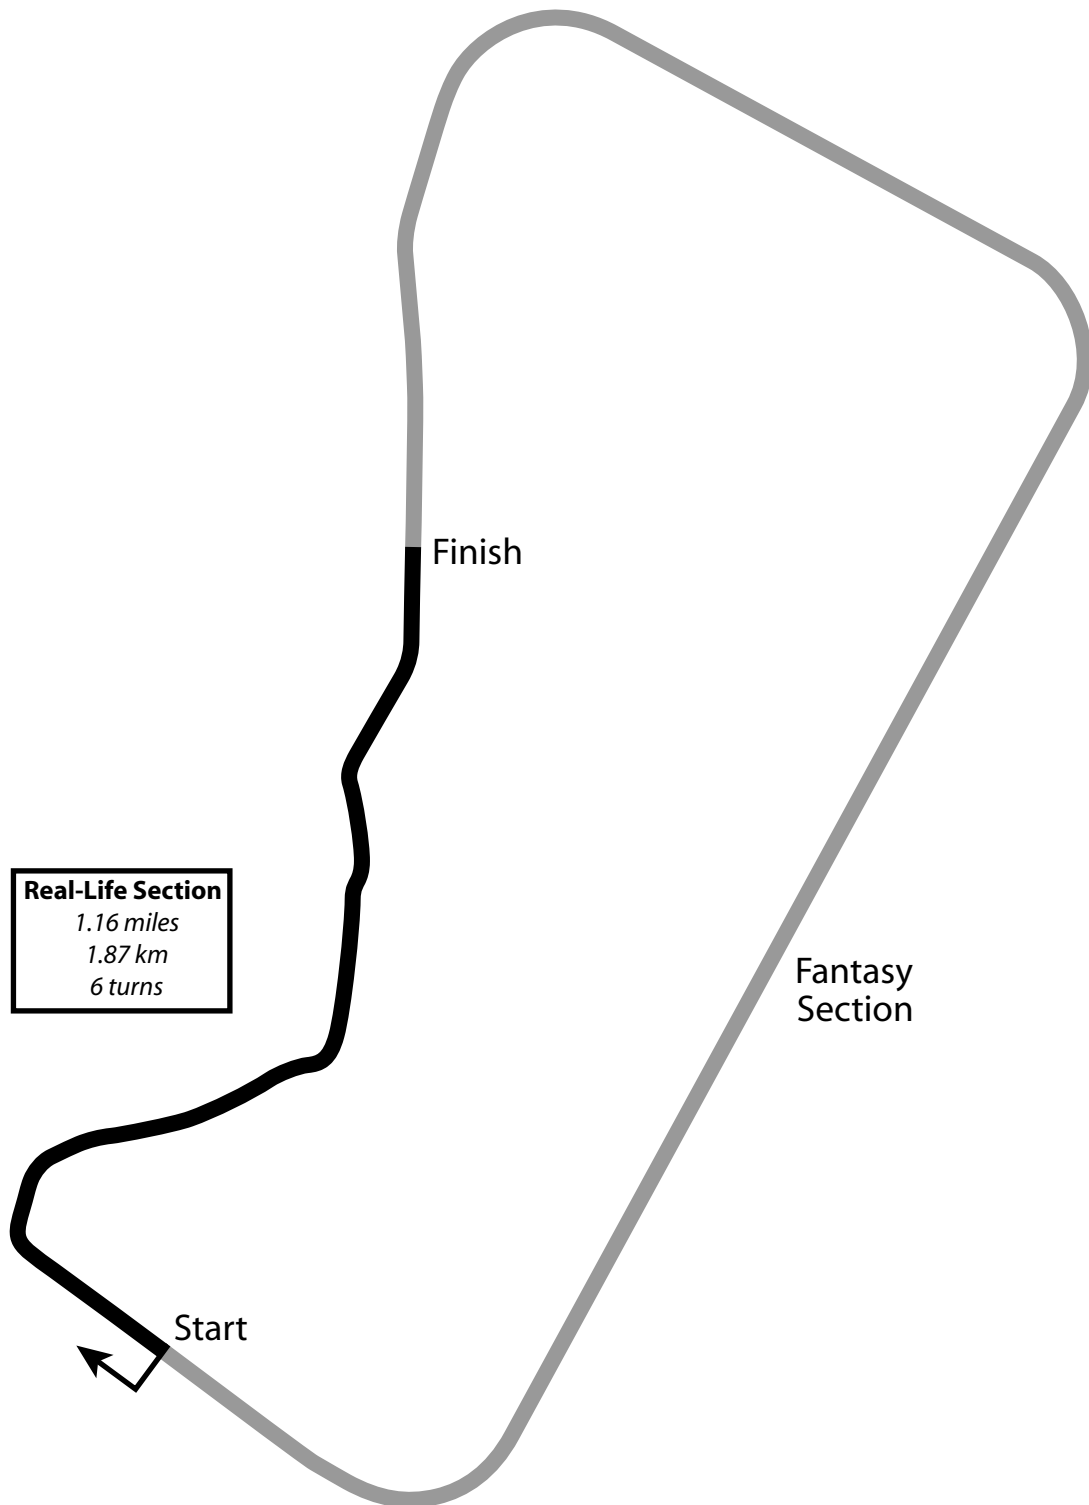

Goodwood Hillclimb

4.17 miles
6.73 km
10 turns

Real-Life Section
1.16 miles
1.87 km
6 turns

Fantasy
Section

gwhclimb