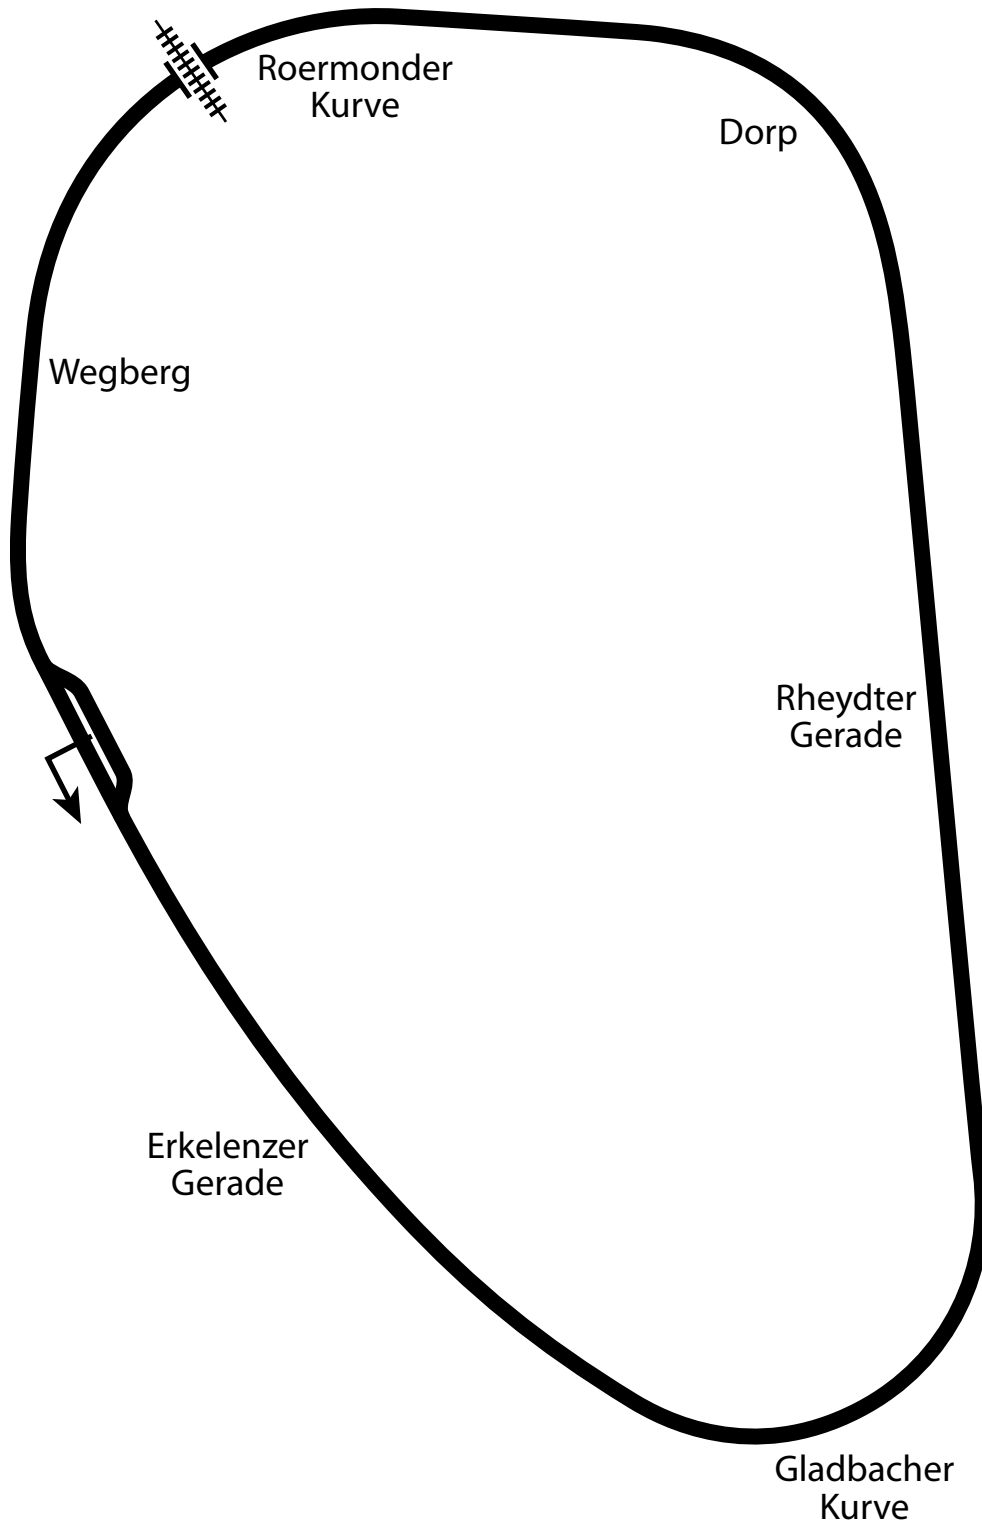

# Grenzlandring

5.59 miles

9.00 km

5 turns

**grnznite**