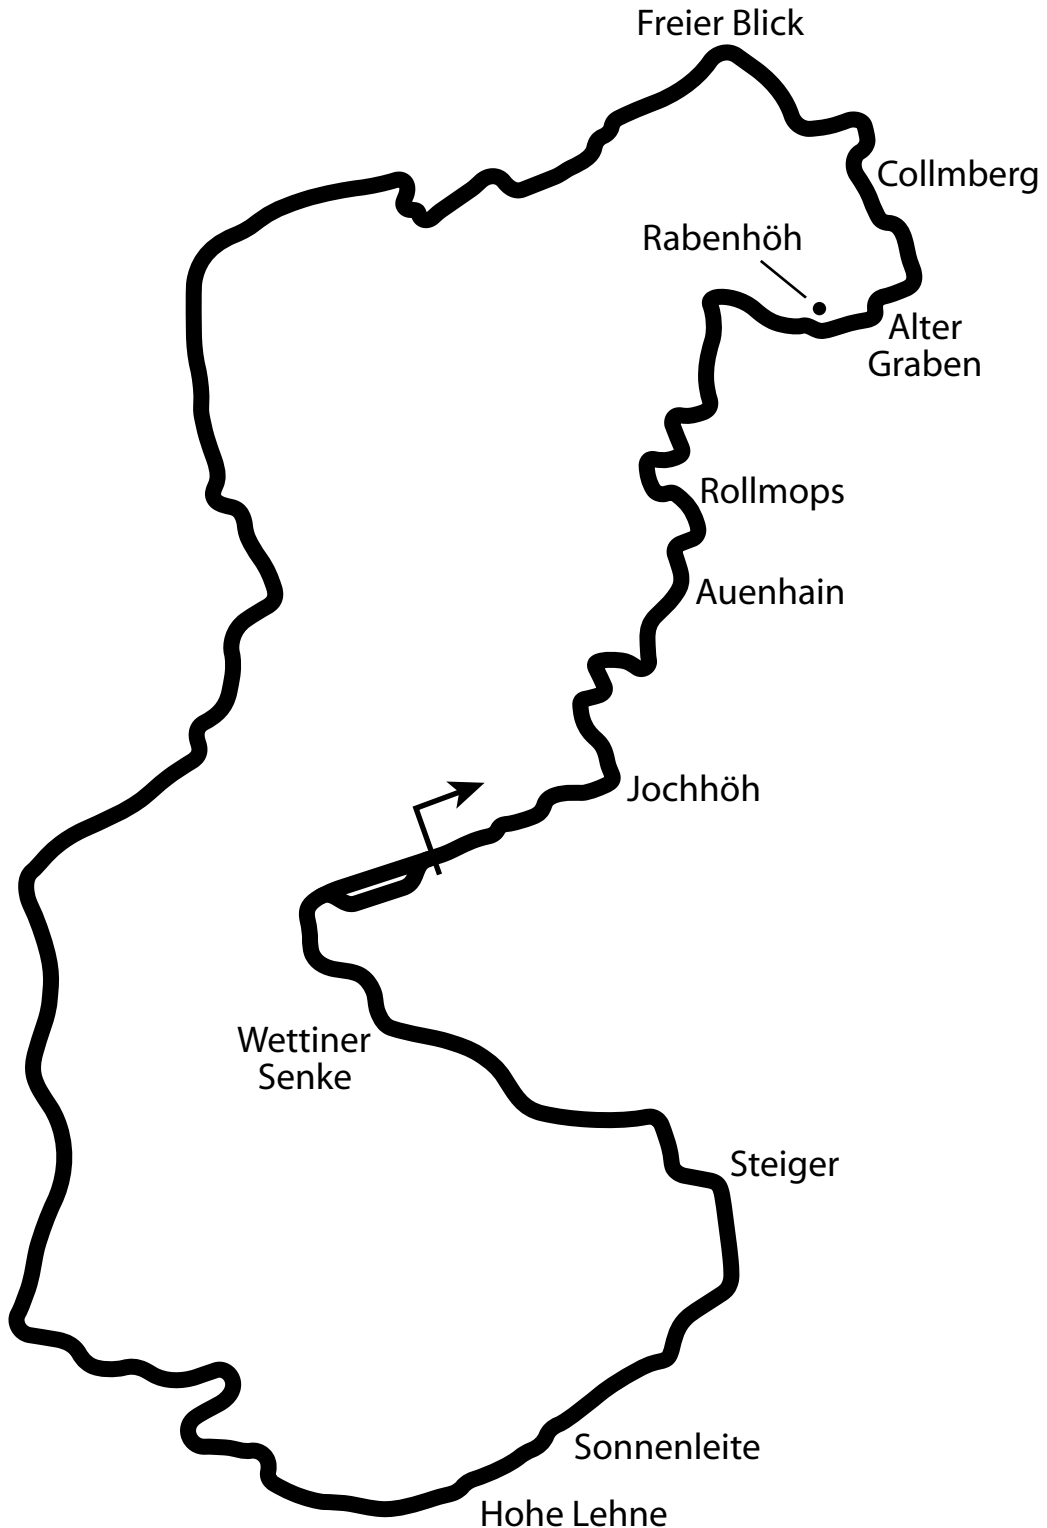

Gothica

(MACHWERK from Hell)

11.01 miles

17.72 km

75 turns

gothnite