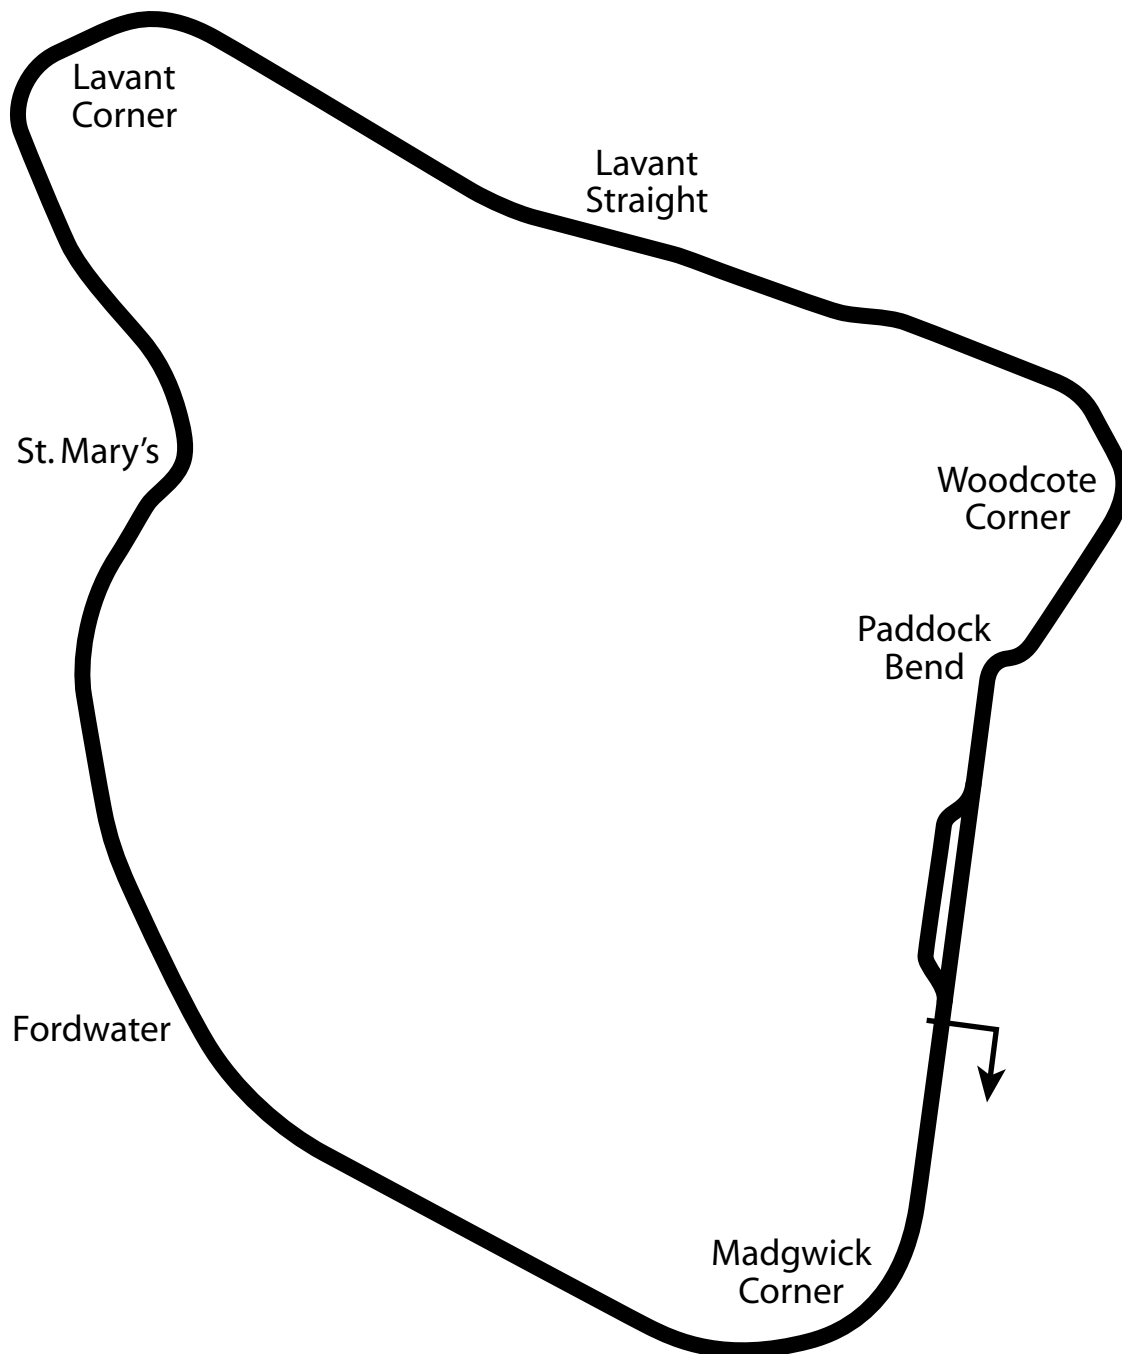

Goodwood Motor Racing Circuit

2.38 miles
3.83 km
11 turns

goodwood