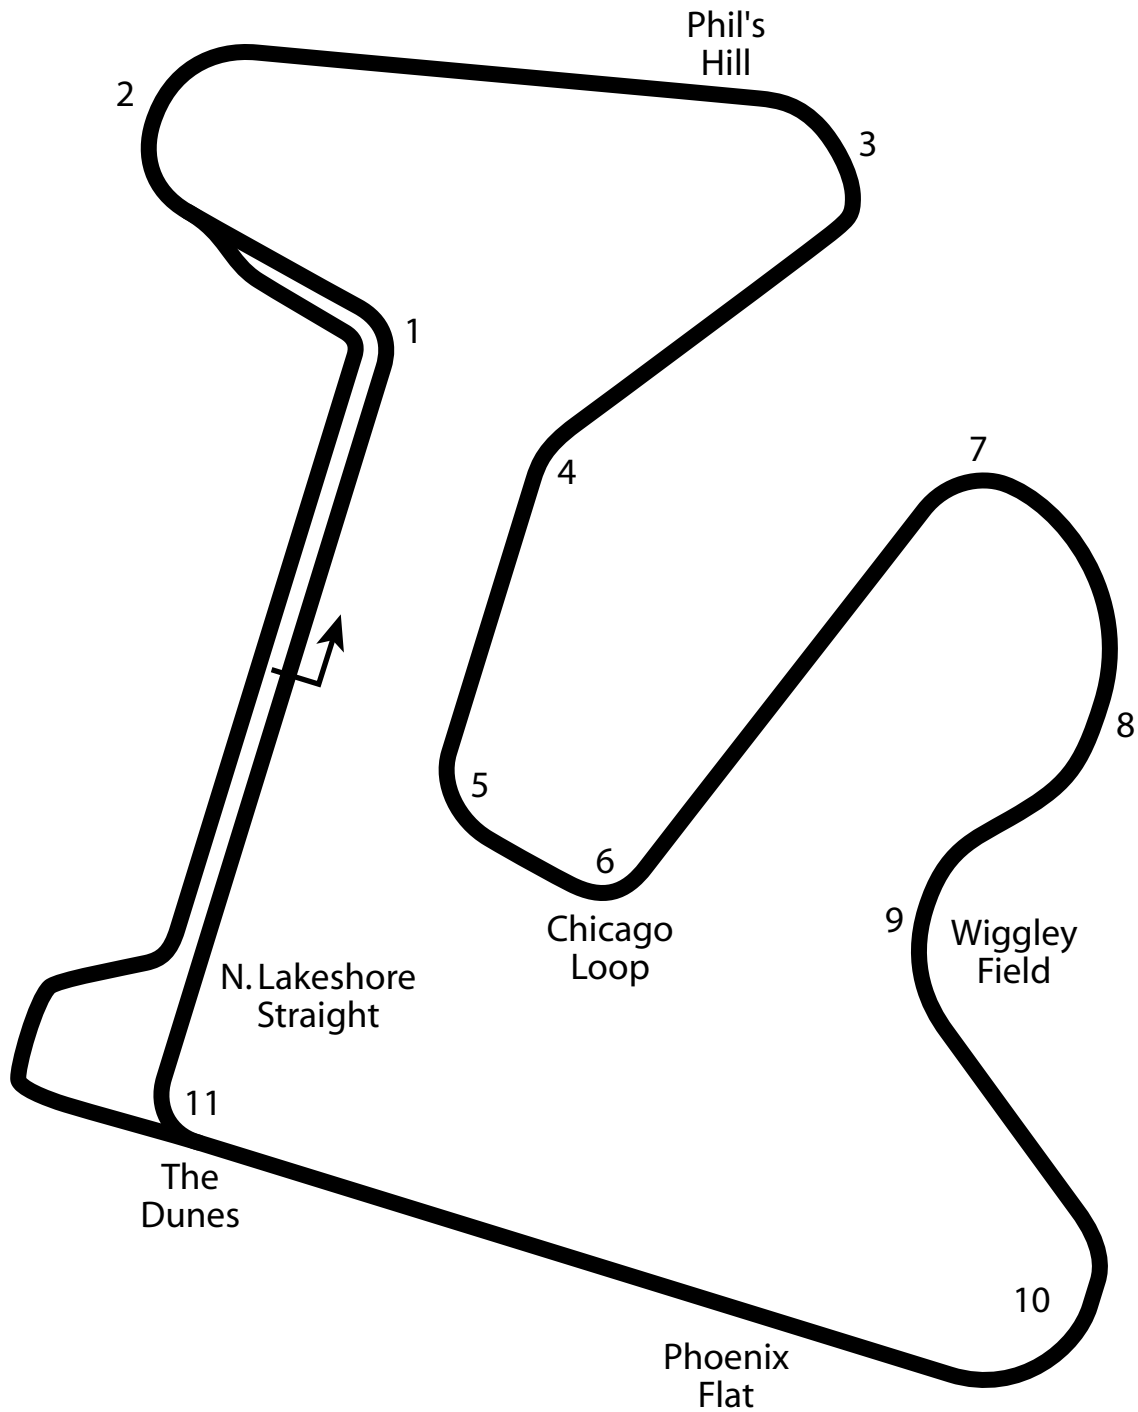

# GingerMan Raceway

1.88 miles  
3.03 km  
11 turns

**gman**