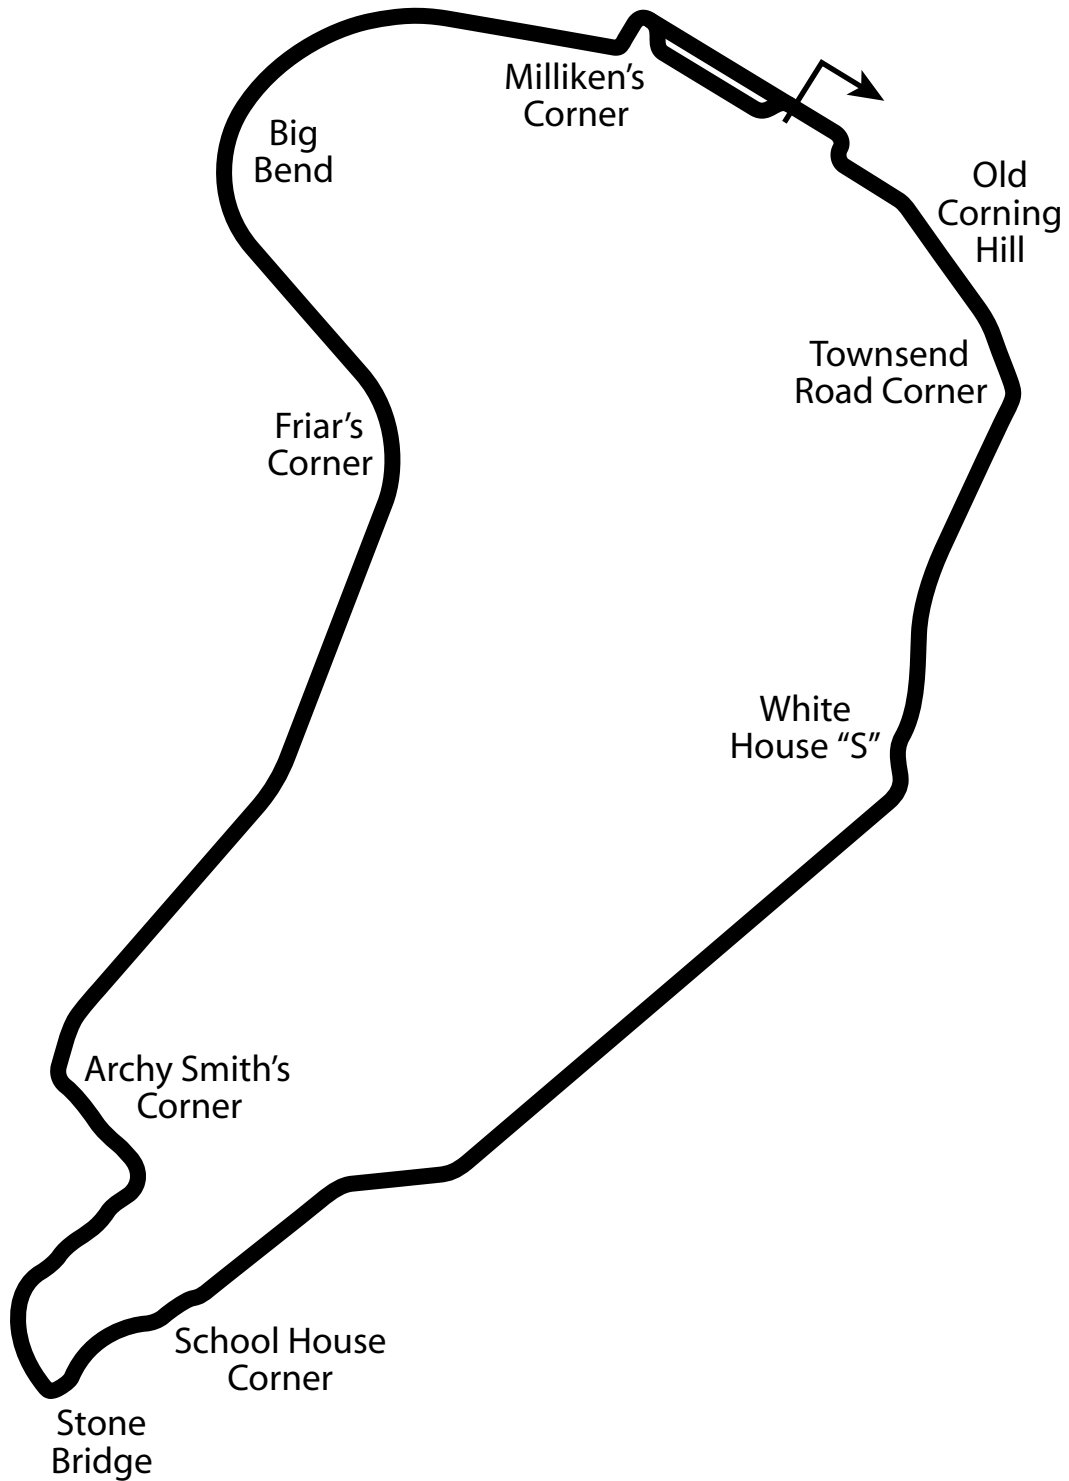

Watkins Glen (1948, dirt)

6.60 miles
10.62 km
33 turns

glendirt