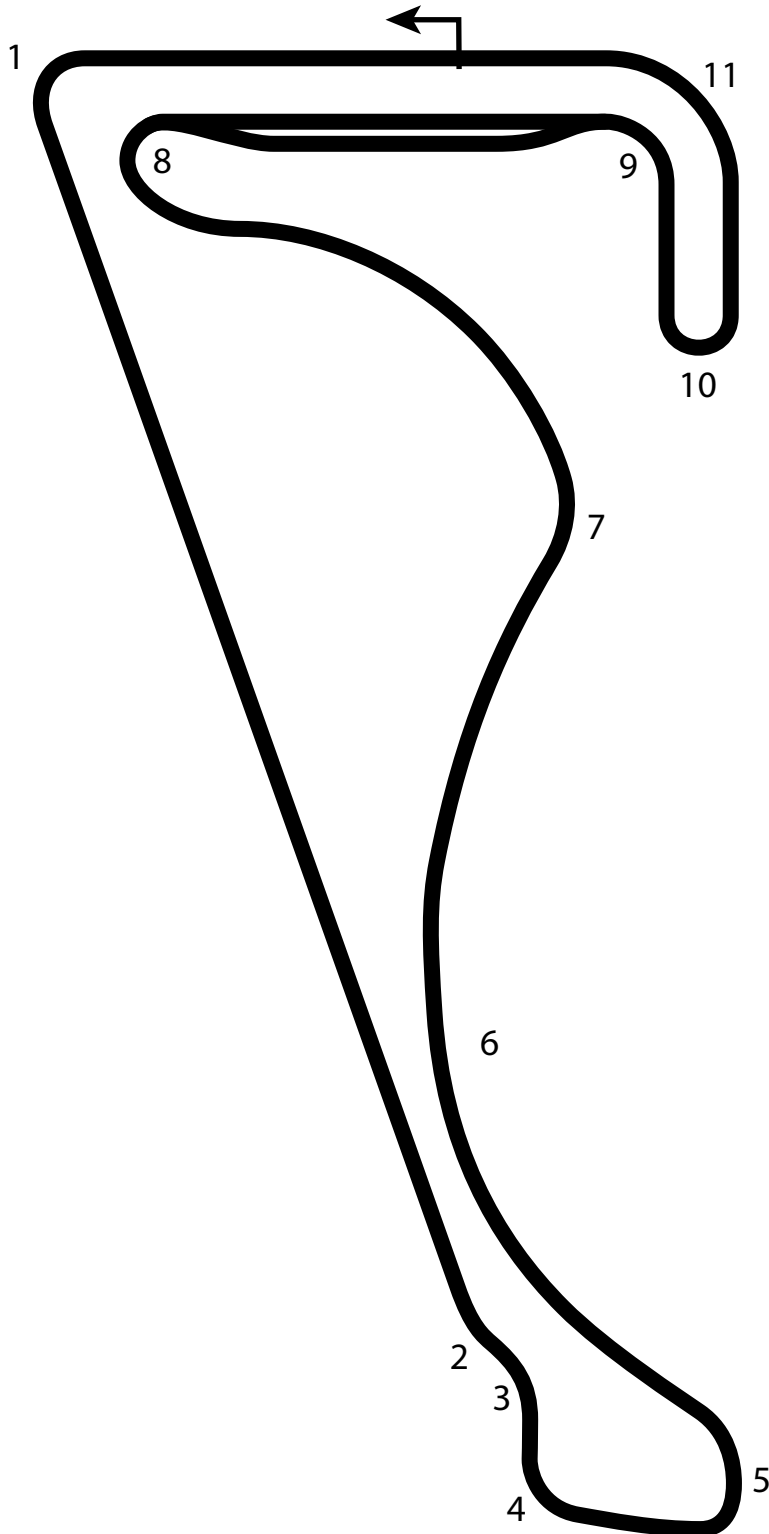

# Funabashi Circuit

2.98 miles  
4.80 km  
11 turns

**funa**